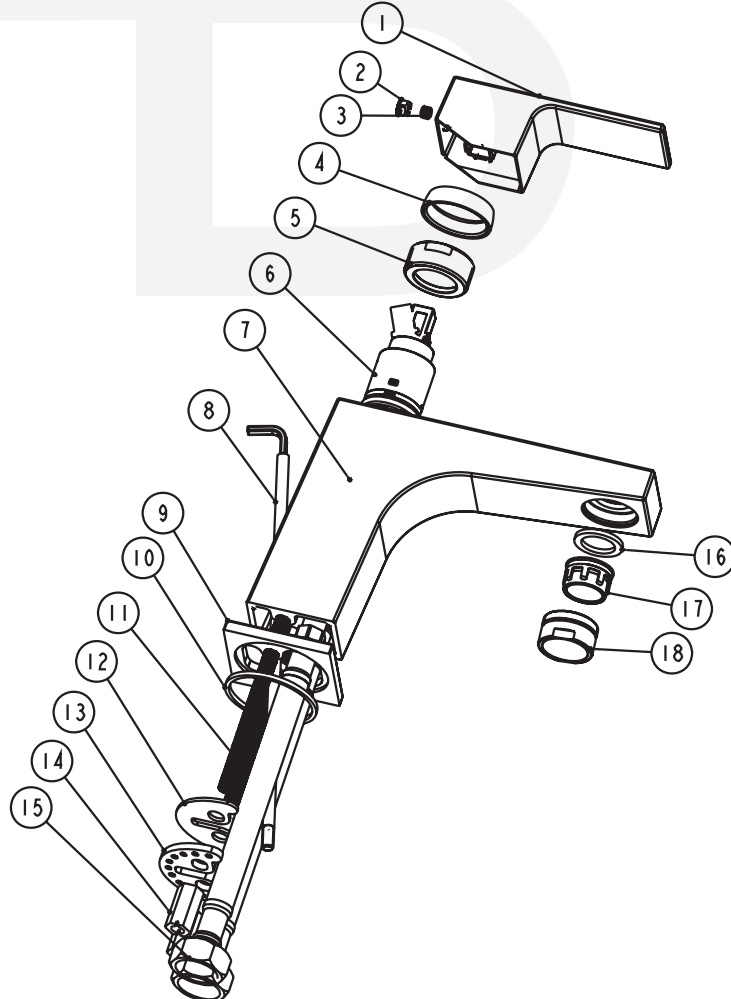

GT2410-xx - Single Control Lavatory Faucet

Description

- Single handle, single hole faucet
- One piece brass body
- Ceramic disc cartridge
- 2.2 GPM ASME compliant

Standards

- Complies with IAPMO UPC/cUPC
- California AB1953 compliant
- ADA Accessibility Guidelines for Buildings and Facilities - 4.27.4 Controls and Mechanisms

• GT2410-xx

Colors / Finishes

- 01 - Chrome
- 72 - PVD Satin Nickel

BREAK DOWN Component Parts List

NO.	Part No	Qty	
		TBSS1AG	TBSS1BG
01	CTHZ0332	1	1
02	CTCP0072	1	1
03	CTST0084	1	1
04	CTCB0628	1	1
05	CTCB0416	1	1
06	ATBA0130	1	1
07	CTYN0058	1	
07	CTYB0508		1
08	CTMB0501	1	1
09	CTDZ0076	1	1
10	CTWR0060	1	1
11	CTST0013	2	2
12	CTWR0028	1	1
13	CTWT0059	1	1
14	CTNB0063	2	2
15	ATBP0068	2	
15	ATBP0001		2
16	CTWR0021	1	1
17	ATBX0040	1	
17	ATBX0037		1
18	CTXB0053	1	
18	CTXB0057		1

Item Number	Type	Date
GT2410-xx	Single Control	5/25/2011