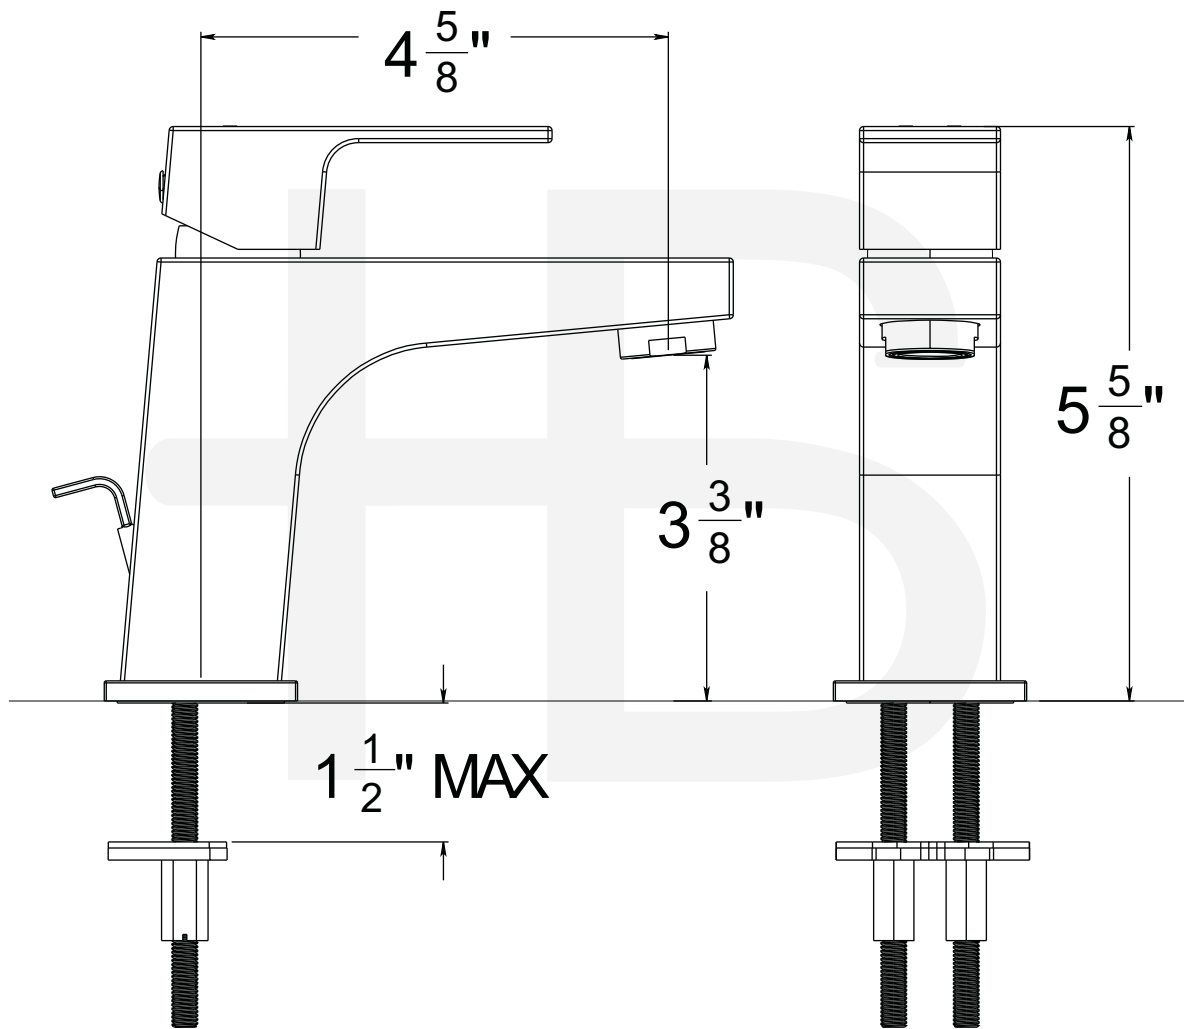

GT2410-xx - Single Control Lavatory Faucet

Description

- Single handle, single hole faucet
- One piece brass body
- Ceramic disc cartridge
- 2.2 GPM ASME compliant

Standards

- Complies with IAPMO UPC/cUPC
- California AB1953 compliant
- ADA Accessibility Guidelines for Buildings and Facilities - 4.27.4 Controls and Mechanisms

• GT2410-xx

Colors / Finishes

- 01 - Chrome
- 72 - PVD Satin Nickel

BREAK DOWN Component Parts List

NO.	Part No	Qty	
		TBSS1AG	TBSS1BG
01	CTHZ0332	1	1
02	CTCP0072	1	1
03	CTST0084	1	1
04	CTCB0628	1	1
05	CTCB0416	1	1
06	ATBA0130	1	1
07	CTYN0058	1	
07	CTYB0508		1
08	CTMB0501	1	1
09	CTDZ0076	1	1
10	CTWR0060	1	1
11	CTST0013	2	2
12	CTWR0028	1	1
13	CTWT0059	1	1
14	CTNB0063	2	2
15	ATBP0068	2	
15	ATBP0001		2
16	CTWR0021	1	1
17	ATBX0040	1	
17	ATBX0037		1
18	CTXB0053	1	
18	CTXB0057		1