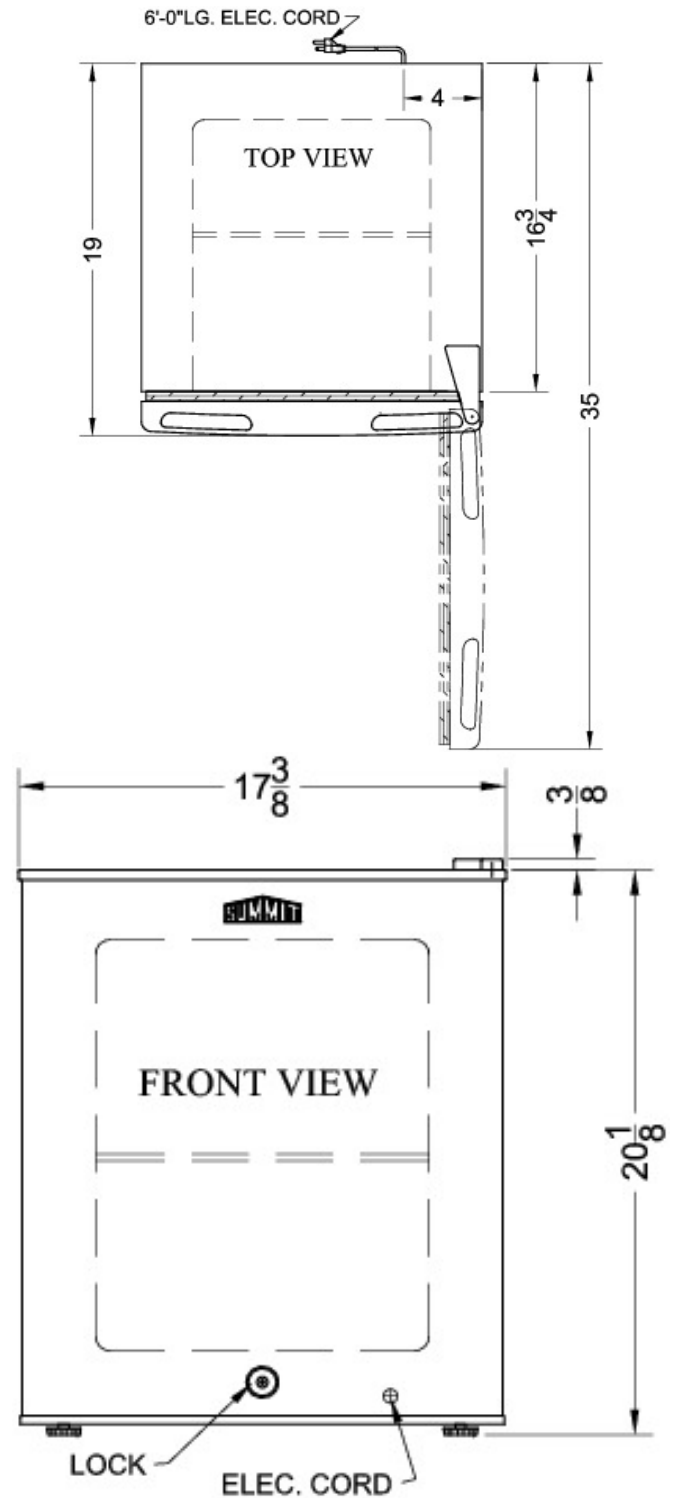

FS22LFROST

20.13" x 17.38" x 19.0" (H x W x D)

Compact beer froster for home use, with digital thermostat preset to 24° F and front lock

Highlights:

- Enjoy ice cold aluminum bottled beer stored at approximately 24° F
- Precise temperature control with a digital thermostat
- Factory-installed lock provides security you can count on
- Compact size for use on top of counters

24° F pre-set operation	Ideal temperature to hold aluminum bottled beer just above its freezing point
Digital thermostat	Precise temperature management at the touch of a button
Factory installed lock	Keep contents secure with a key lock on the door
Manual defrost	No temperature fluctuations with a manual defrost system that keeps the cold inside
Reversible door	Keep your options flexible with a reversible door that is easy to switch when your arrangement changes
Removable shelf	Wire shelf for storage convenience
One piece interior liner	Enjoy easy clean-up with a seamless liner that won't hold a mess in hidden crevices
100% CFC free	Environmentally friendly design without ozone-damaging chemicals

Specifications:

Height	20.13"
Width	17.38"
Depth	19.0"
Capacity	1.42 cu.ft.
Interior Height 1	14.63"
Interior Width 1	12.38"
Interior Depth 1	14.5"
Comp Step Height	7.0"
Comp Step Width	12.38"
Comp Step Depth	6.0"
Shipping Weight	55.0 lbs.
Weight	40.0 lbs.
Canadian Electrical Safety	CSA
US Electrical Safety	CSA
Voltage/Frequency	115 V AC/60 Hz
Amps	1.2
Energy Usage/Year	272.0 kWh/year
Reversible	Yes
Door Swing	RHD
Shelf Quantity	1
Shelf Type	Wire
Defrost Type	Manual
Height to Hinge Cap	20.5"
Thermostat Type	Digital
Low Side PSI	103.0
High Side PSI	270.0
Freon Oz	1.67
Level Legs Quantity	2
Refrigerant Type	R134a
Parts/Labor Warranty	1 Year
Compressor Warranty	5 Years