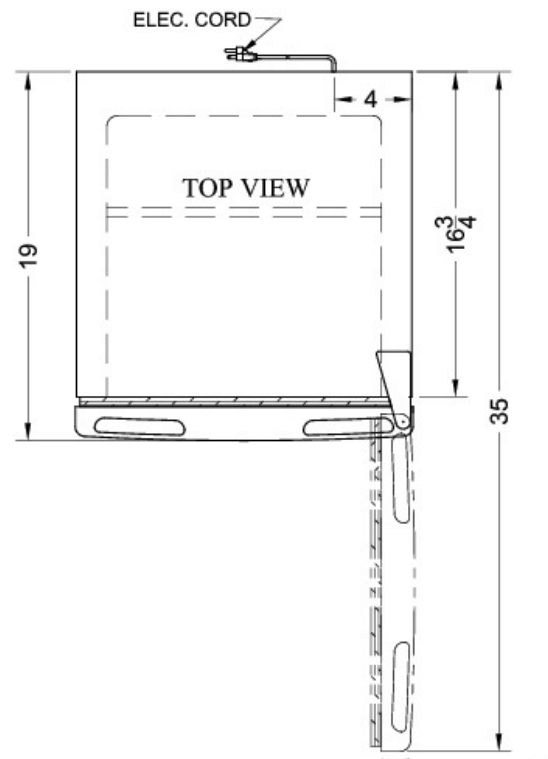

FFAR22LW7MEDDT

20.13" x 17.38" x 19.0" (H x W x D)

Commercially listed compact auto defrost all-refrigerator with a digital thermostat, lock, internal fan, temperature alarm, and hospital grade cord

Highlights:

- Flat door liner complies with CDC guidelines
- Compact size is ideal for countertop use
- Factory-installed lock provides security you can depend on
- Digital thermostat ensures more precision in temperature control

Specifications:

Height	20.13"
Width	17.38"
Depth	19.0"
Capacity	1.6 cu.ft.
Interior Height 1	16.5"
Interior Width 1	14.18"
Interior Depth 1	14.5"
Comp Step Height	6.75"
Comp Step Width	14.18"
Comp Step Depth	5.25"
Shipping Weight	55.0 lbs.
Weight	35.3 lbs.
Voltage/Frequency	115 V AC/60 Hz
US Electrical Safety	CSA
Amps	1.2
Canadian Electrical Safety	CSA
Reversible	Factory Reversible
Door Swing	RHD
Shelf Quantity	1
Shelf Type	Wire
Defrost Type	Automatic
Height to Hinge Cap	20.5"
Thermostat Type	Digital
Freon Oz	1.67
Low Side PSI	103.0
Refrigerant Type	R134a
High Side PSI	270.0
Level Legs Quantity	2
Compressor Warranty	5 Years
Parts/Labor Warranty	1 Year
Sanitation	CSA-S