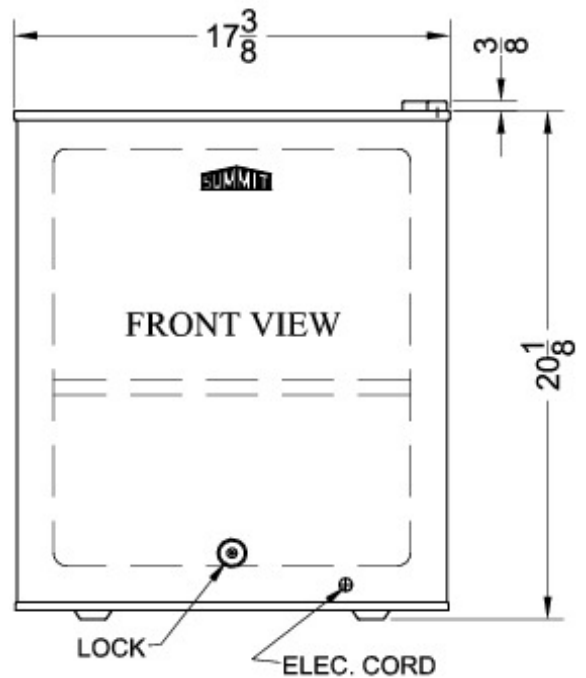

FFAR22LW7MEDDT

20.13" x 17.38" x 19.0" (H x W x D)

Commercially listed compact auto defrost all-refrigerator with a digital thermostat, lock, internal fan, temperature alarm, and hospital grade cord

Highlights:

- Flat door liner complies with CDC guidelines
- Compact size is ideal for countertop use
- Factory-installed lock provides security you can depend on
- Digital thermostat ensures more precision in temperature control

Specifications:

Height	20.13"
Width	17.38"
Depth	19.0"
Capacity	1.6 cu.ft.
Interior Height 1	16.5"
Interior Width 1	14.18"
Interior Depth 1	14.5"
Comp Step Height	6.75"
Comp Step Width	14.18"
Comp Step Depth	5.25"
Shipping Weight	55.0 lbs.
Weight	35.3 lbs.
Voltage/Frequency	115 V AC/60 Hz
US Electrical Safety	CSA
Amps	1.2
Canadian Electrical Safety	CSA
Reversible	Factory Reversible
Door Swing	RHD
Shelf Quantity	1
Shelf Type	Wire
Defrost Type	Automatic
Height to Hinge Cap	20.5"
Thermostat Type	Digital
Freon Oz	1.67
Low Side PSI	103.0
Refrigerant Type	R134a
High Side PSI	270.0
Level Legs Quantity	2
Compressor Warranty	5 Years
Parts/Labor Warranty	1 Year
Sanitation	CSA-S