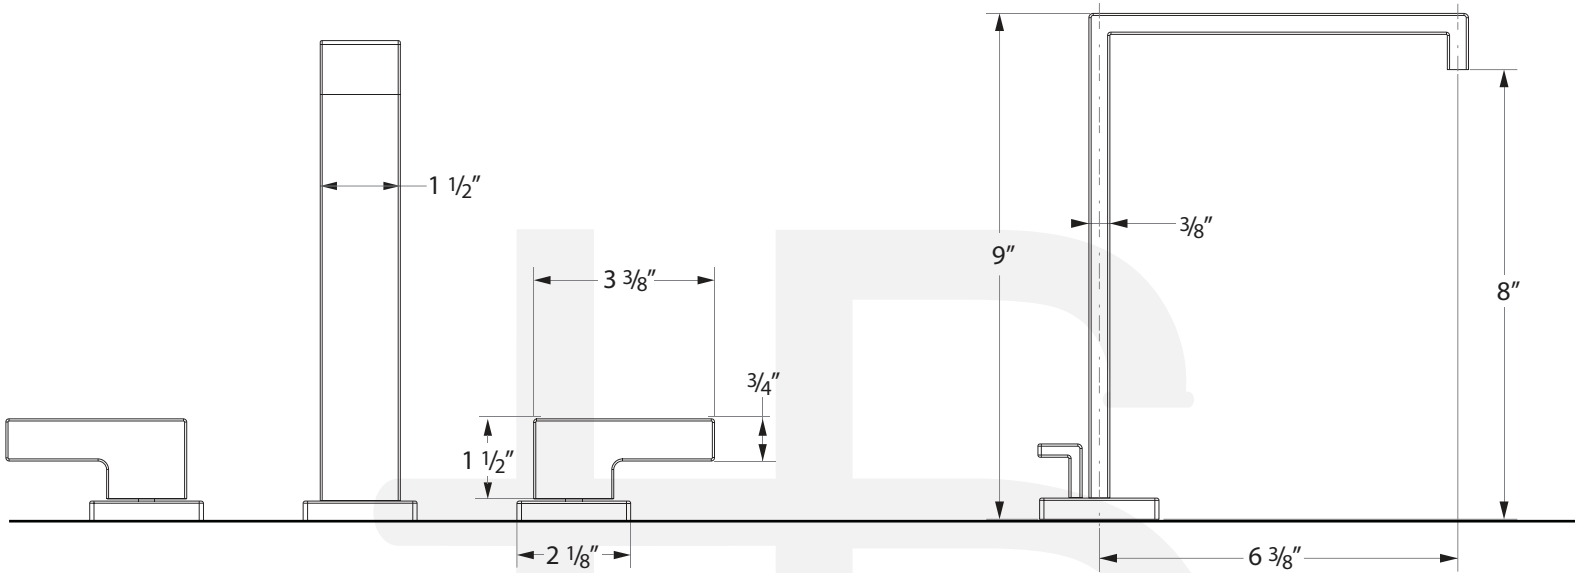

## BREAK DOWN Component Parts List

NO.	PART	Qty
01	HANDLE	2
02	SET SCREW	2
03	O-RING	2
04	MOUNTING ADAPTER	2
05	GASKET	2
06	SPACER	2
07	WASHER	2
08	LOCK NUT	2
09	VALVE	2
10	SPOUT	1
11	SCREWS	1
12	RUBBER WASHER	1
13	METAL WASHER	1
14	NUT	1
15	T-CONNECTOR	1
16	POP-UP ROD	1