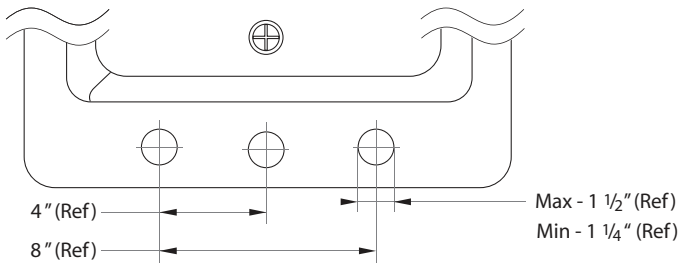

Tub / Sink

Item Number	Type	Date
FAWSxxFFL	WIDESPREAD FAUCET	2-7-2012