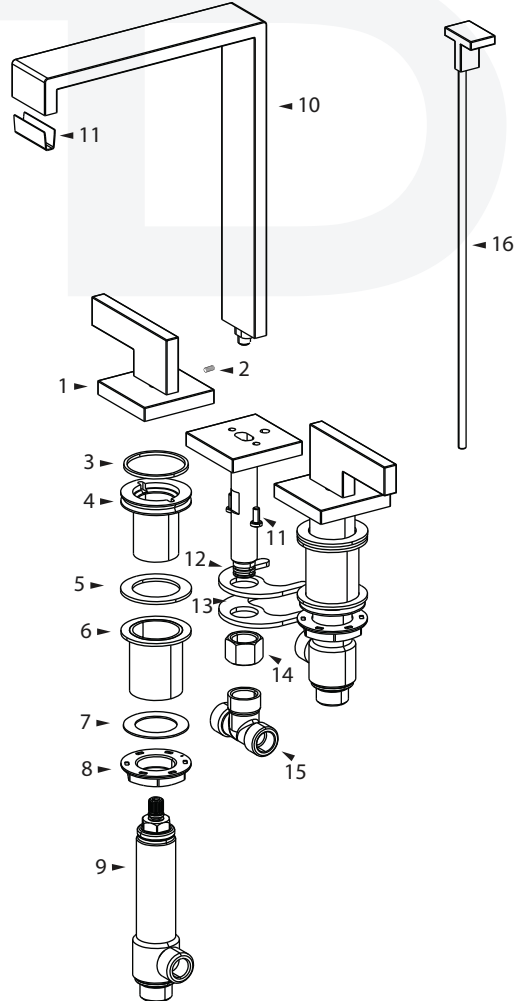

### Description

- Favari Widespread Lavatory Faucet.
- Ceramic disc cartridges
- Brass lever handles
- Solid brass construction

## BREAK DOWN Component Parts List

NO.	PART	Qty
01	HANDLE	2
02	SET SCREW	2
03	O-RING	2
04	MOUNTING ADAPTER	2
05	GASKET	2
06	SPACER	2
07	WASHER	2
08	LOCK NUT	2
09	VALVE	2
10	SPOUT	1
11	SCREWS	1
12	RUBBER WASHER	1
13	METAL WASHER	1
14	NUT	1
15	T-CONNECTOR	1
16	POP-UP ROD	1

Tub / Sink

Item Number	Type	Date
FAWSxxFFL	WIDESPREAD FAUCET	2-7-2012