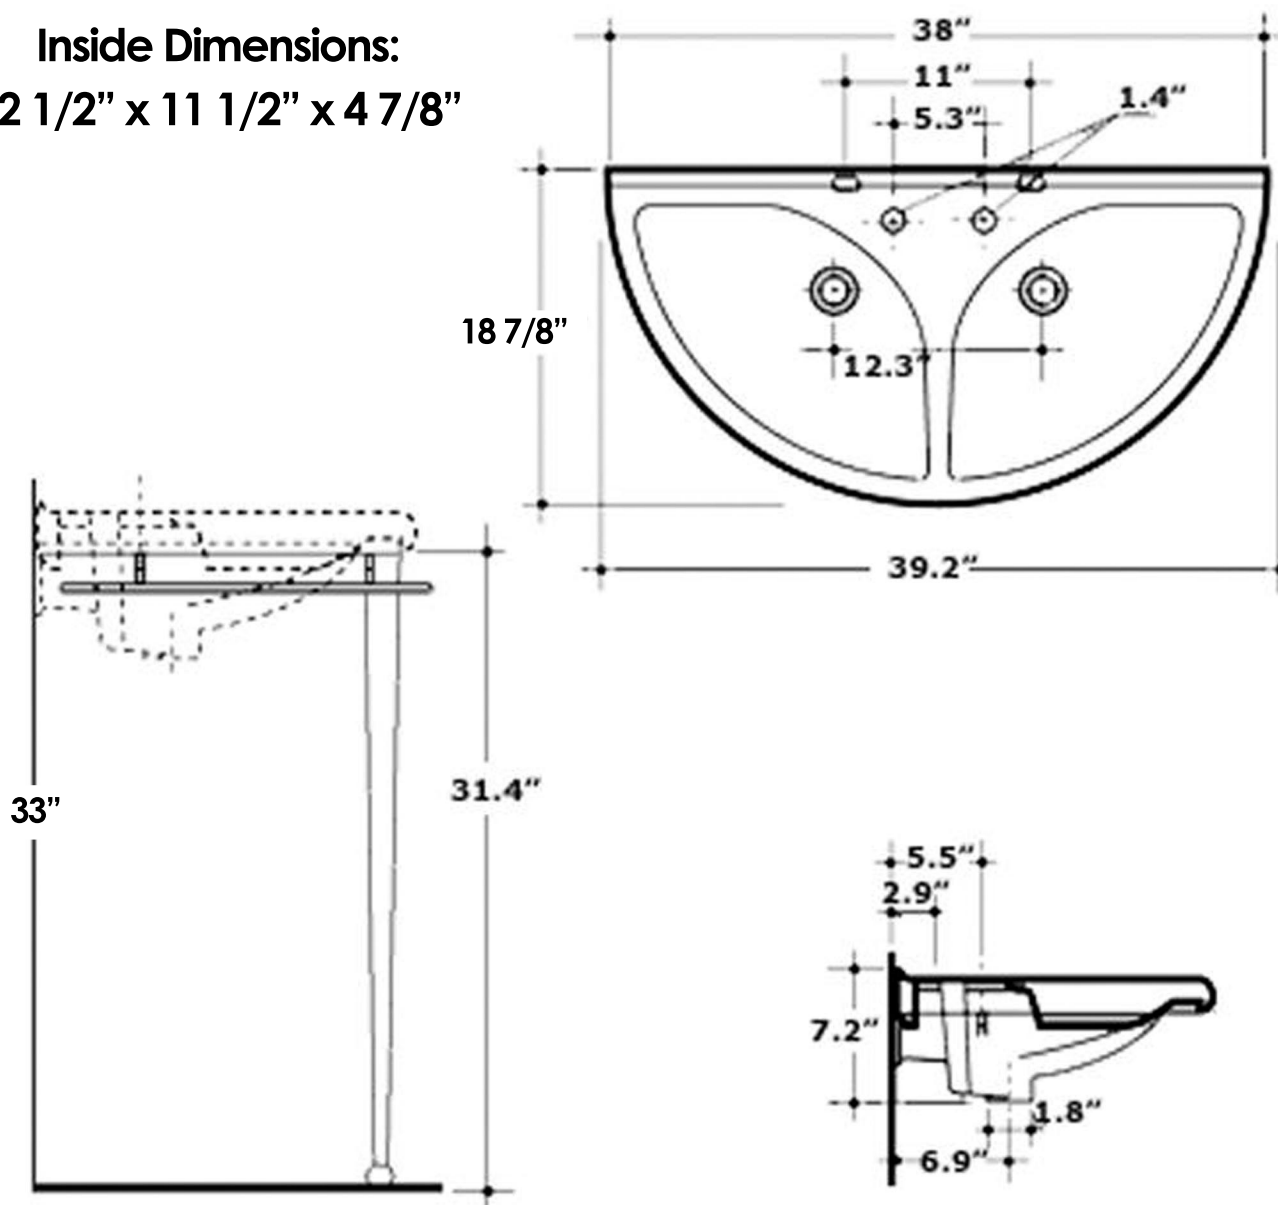

**EC064-ESU04**

**Inside Dimensions:  
22 1/2" x 11 1/2" x 4 7/8"**

**LIVE WITH STYLE!**