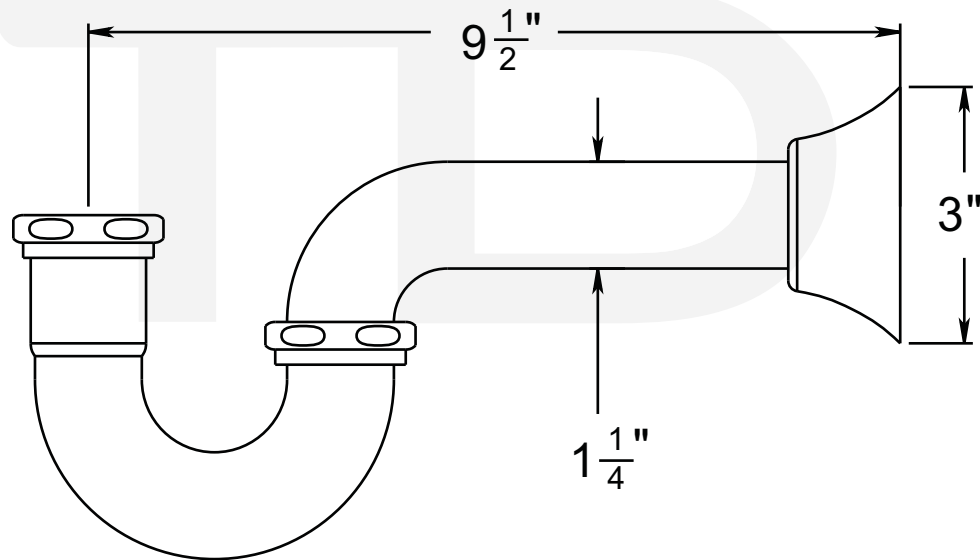

DP1000-xx - P-Trap Drain

Description

- Standard P-Trap Drain
- Adjustable Stamped flange to wall.
- Works with all HB pup-up assemblies.
- Available in all HB special finishes.

Colors / Finishes

- 01 - Chrome
- 12 - Satin Nickel
- xx - Special Finish

Item Number	Type	Date
PL703-XX	Wall Bracket	5-17-2011