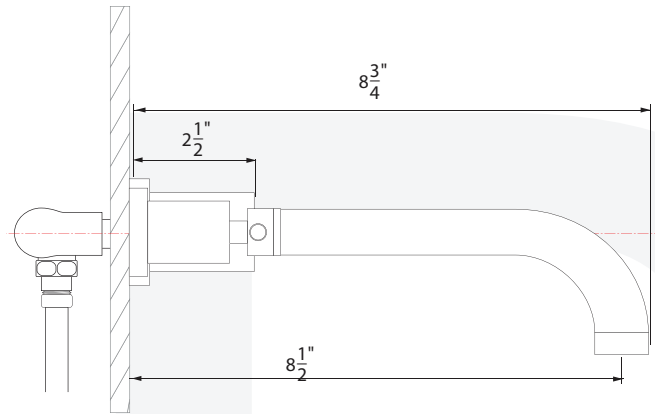

Bellezza Wallmount BZWMxxBZL

Description

- Wall mount lavatory faucet
- 8" long spout
- Solid brass construction

Standards

- ASME A112.18.1 Compliant
- ADA Accessibility Guidelines for Buildings and Facilities - 4.27.4 Controls and Mechanisms (lever handle only)
- NSF - 61-9 tested
- CSA B125.1 Compliant

Colors / Finishes

- 01 - Chrome
- 12 - Satin Nickel
- 20 - Antique Bronze
- 21 - Antique Brass
- 22 - Antique nickel
- 23 - Antique Copper
- 24 - Satin Copper
- 27 - Matte Nickel
- 28 - ORB

- 29 - Polished Nickel
- 70 - Polished Brass (PVD)
- 71 - Polished Nickel (PVD)
- 72 - Satin Nickel (PVD)
- 73 - Satin Brass (PVD)

Please add finish code when placing order for parts with using following finish code table. For example J handle in Chrome will be BJ-01, BJ-12 for Satin Nickel.

BZWMxxBZL