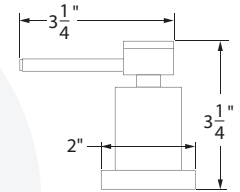

Bellezza Wallmount BZWMxxBZL

Description

- Wall mount lavatory faucet
- 8" long spout
- Solid brass construction

Standards

- ASME A112.18.1 Compliant
- ADA Accessibility Guidelines for Buildings and Facilities - 4.27.4 Controls and Mechanisms (lever handle only)
- NSF - 61-9 tested
- CSA B125.1 Compliant

Please add finish code when placing order for parts with using following finish code table. For example J handle in Chrome will be BJ-01, BJ-12 for Satin Nickel.

BZWMxxBZL