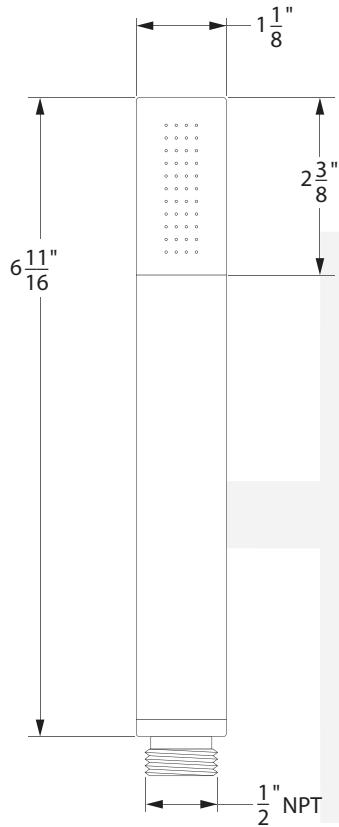

Supply Elbow 973F-xx

Handshower 115-xx

Hose 940-XX

Slide Bar SH140-xx

Item Number	Type	Date
BZSBxx	Slide Bar package	5/6/2011