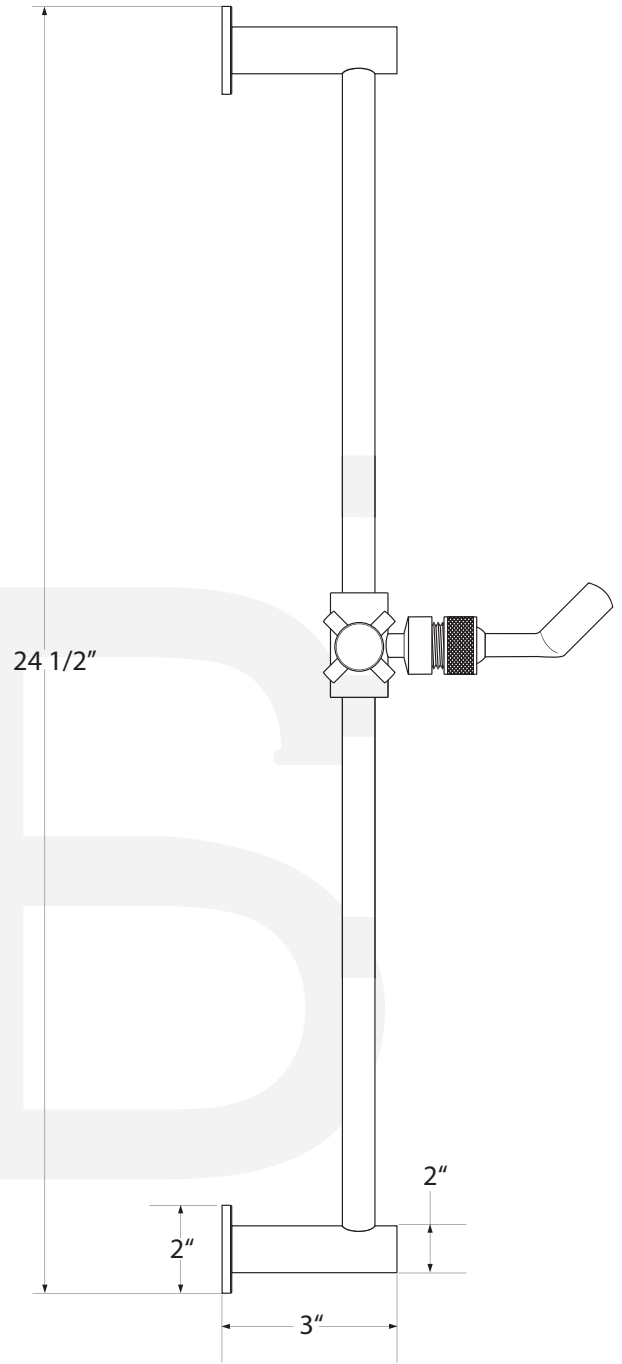

Supply Elbow 973F-xx

Handshower 115-xx

Hose 940-XX

Slide Bar SH140-xx

Item Number	Type	Date
BZSBxx	Slide Bar package	5/6/2011