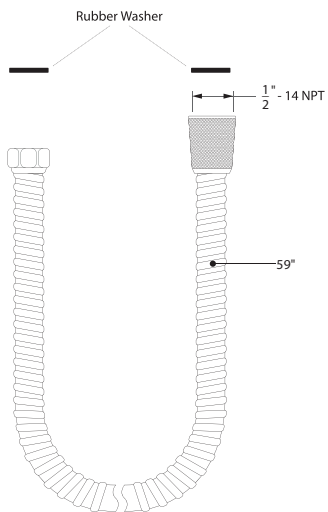

Supply Elbow 973F-xx

Handshower 115-xx

Hose 940-XX

Slide Bar SH140-xx

Item Number	Type	Date
BZSBxx	Slide Bar package	5/6/2011