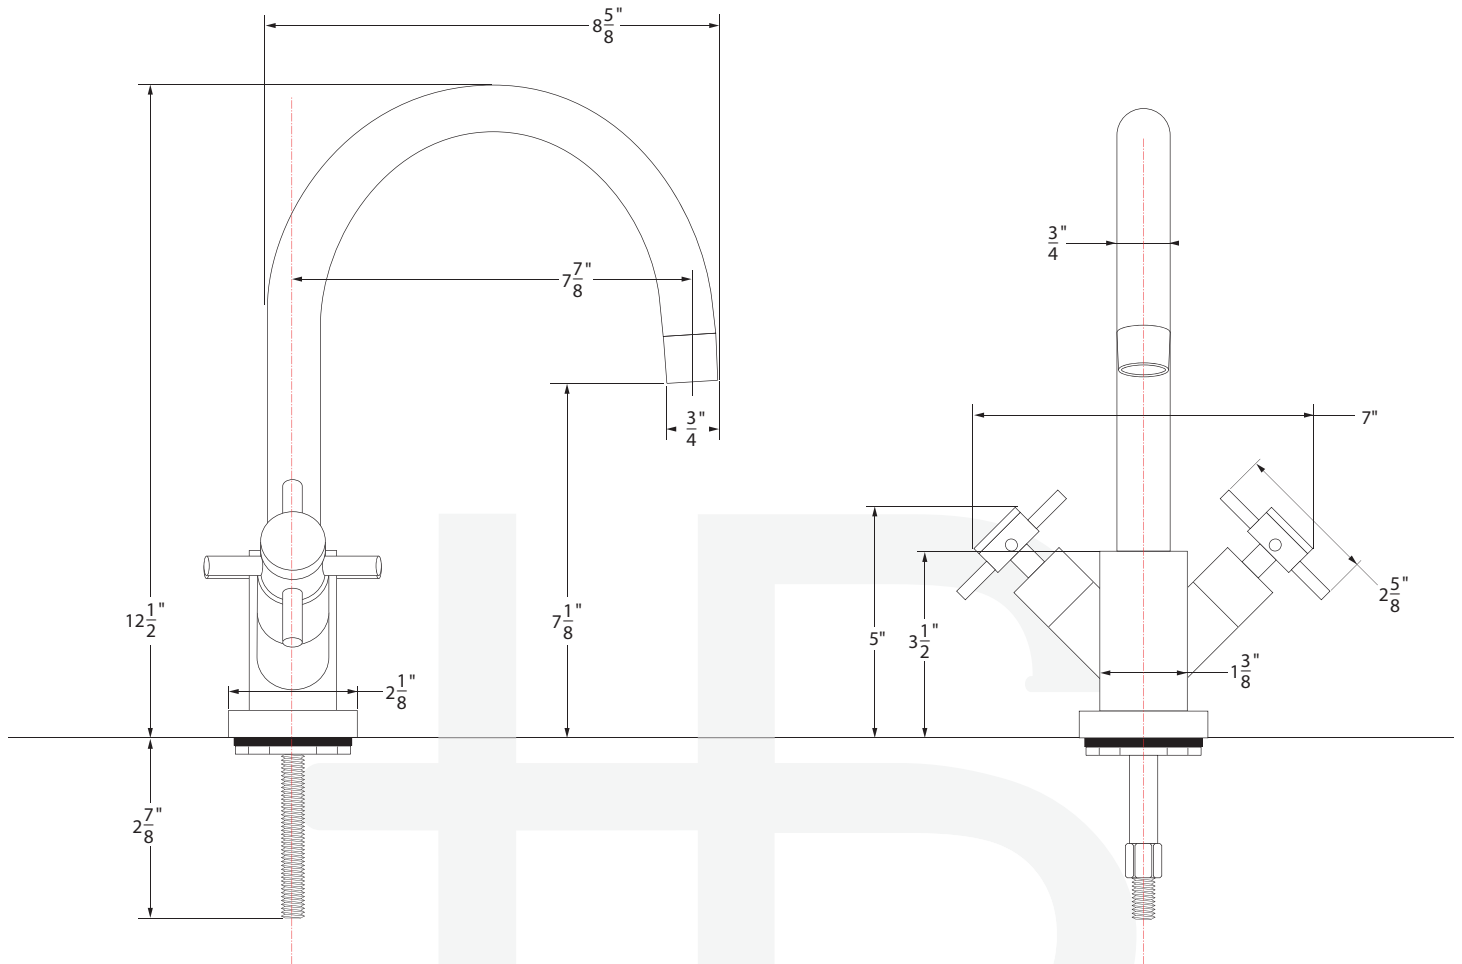

SPECIFICATION

Item Number	Type	Date
BZBF	Bar	07/29/2005