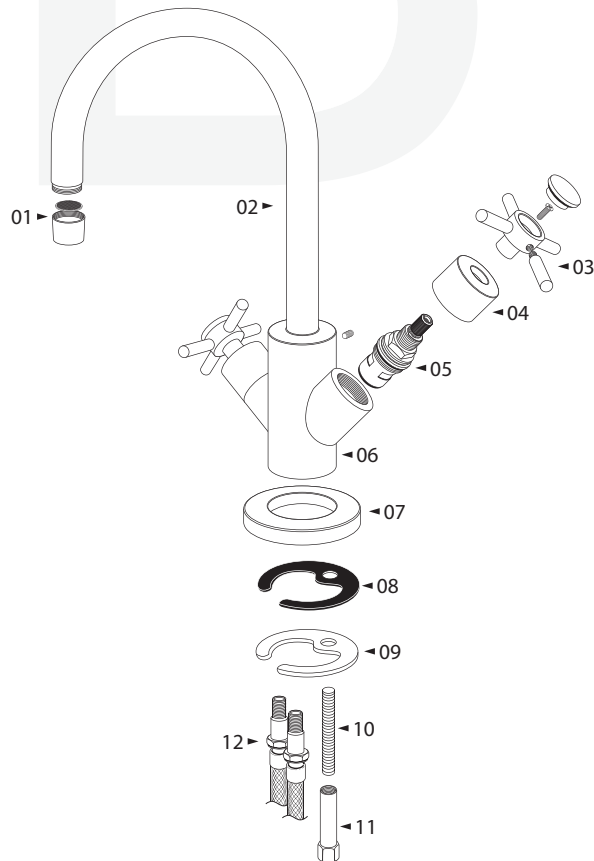

**BELLEZZA - Single Hole Bar Faucet
BZBFxxBZX**

Description

- Two handle bar faucet
- Single hole mount
- Cross handles
- Ceramic disc cartridges
- Solid brass construction

Standards

- ASME A112.18.1 Compliant
- Listed IAPMO / cUPC
- NSF - 61-9 Compliant

Please add finish code when placing order for parts with using following finish code table. For example J handle in Chrome will be BJ-01, BJ-12 for Satin Nickel.

Special Instructions

* this product does not include a pop-up drain for pop-up use HB recomends BP1800-xx

**BREAK DOWN
Component Parts List**

#	PART NAME	QTY
1	AERATOR	1
2	SPOUT	1
3	HANDLE	2
4	CARTRIDGE CAP	2
5	CARTRIDGE	2
6	BRASS BODY	1
7	FLANGE	7
8	RUBBER WASHER	1
9	METAL WASHER	1
10	MOUNTING SCREW	1
11	MOUNTING NUT	1
12	HOSE	2