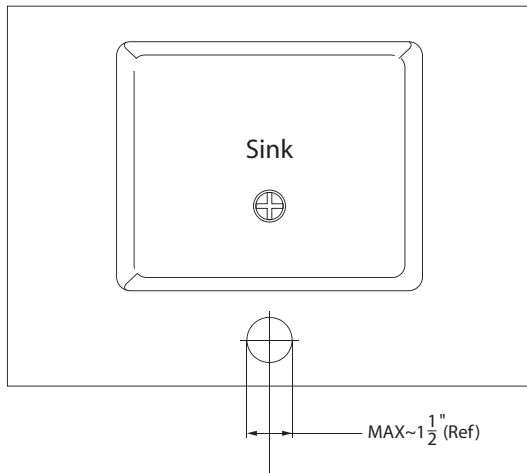

SPECIFICATION

Item Number	Type	Date
BZBF	Bar	07/29/2005