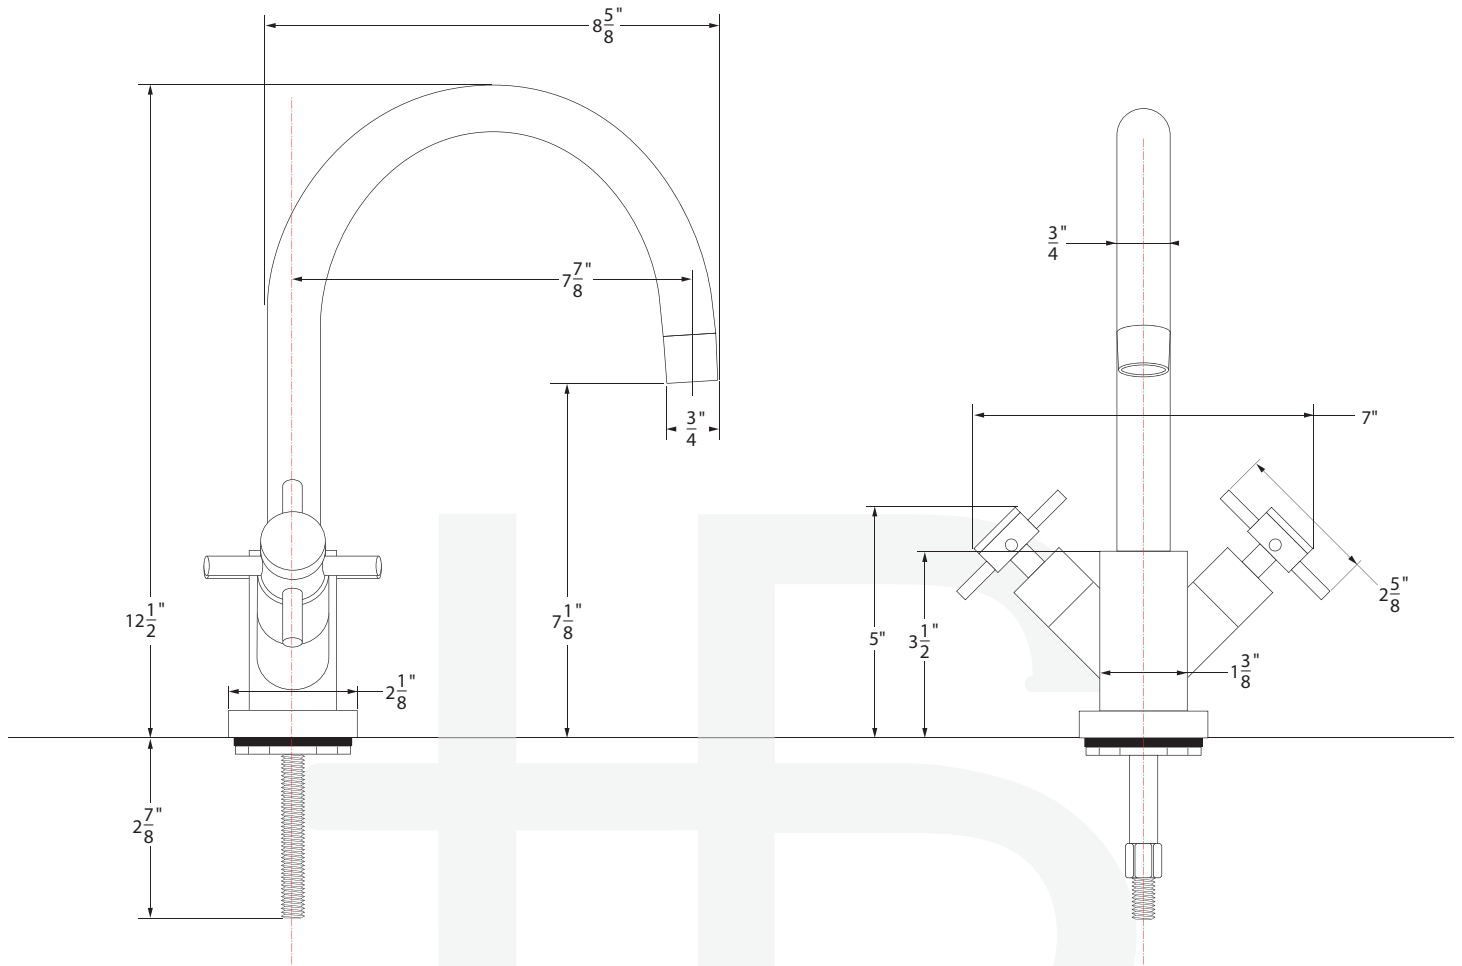

SPECIFICATION

Item Number	Type	Date
BZBF	Bar	07/29/2005