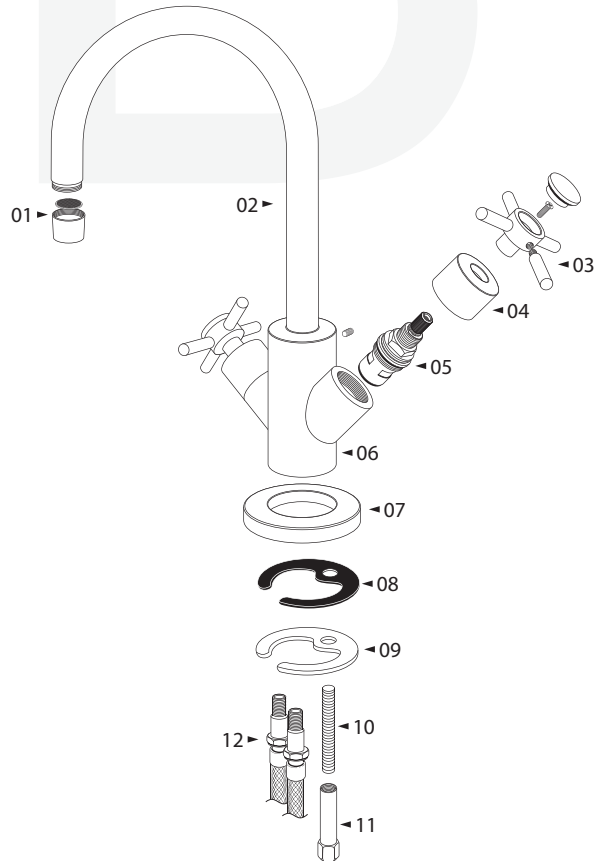

**BELLEZZA - Single Hole Bar Faucet  
BZBFxxBZX**

**Description**

- Two handle bar faucet
- Single hole mount
- Cross handles
- Ceramic disc cartridges
- Solid brass construction

**Standards**

- ASME A112.18.1 Compliant
- Listed IAPMO / cUPC
- NSF - 61-9 Compliant

Please add finish code when placing order for parts with using following finish code table. For example J handle in Chrome will be BJ-01, BJ-12 for Satin Nickel.

**Special Instructions**

\* this product does not include a pop-up drain for pop-up use HB recomends BP1800-xx

**BREAK DOWN  
Component Parts List**

#	PART NAME	QTY
1	AERATOR	1
2	SPOUT	1
3	HANDLE	2
4	CARTRIDGE CAP	2
5	CARTRIDGE	2
6	BRASS BODY	1
7	FLANGE	7
8	RUBBER WASHER	1
9	METAL WASHER	1
10	MOUNTING SCREW	1
11	MOUNTING NUT	1
12	HOSE	2