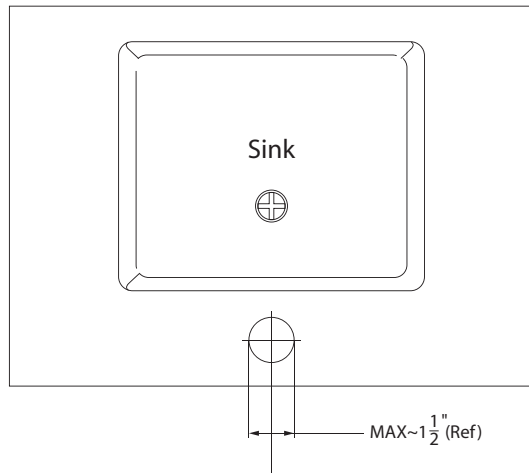

SPECIFICATION

Item Number	Type	Date
BZBF	Bar	07/29/2005