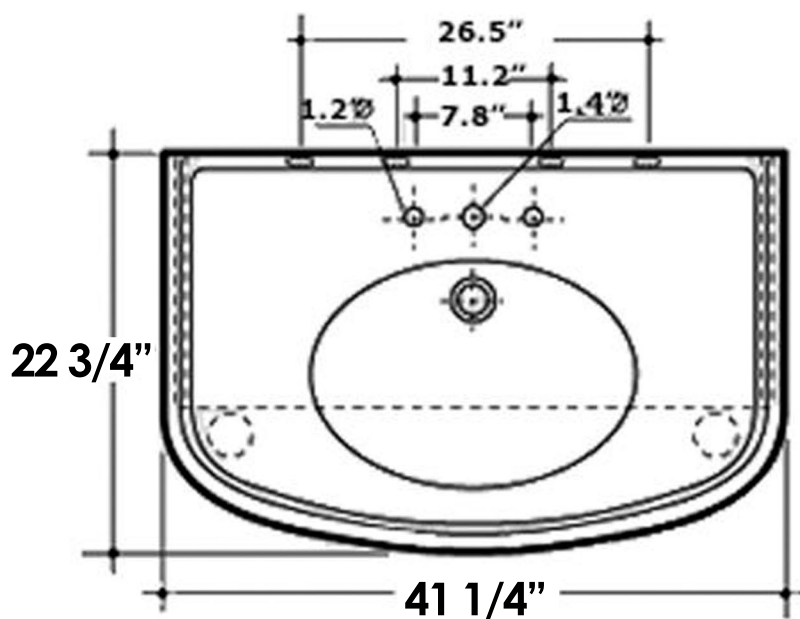

BTZ44-SC200

**Inside Dimensions:
21" x 14 1/4" x 5"**

**Overall Depth:
19"**

LIVE WITH STYLE!