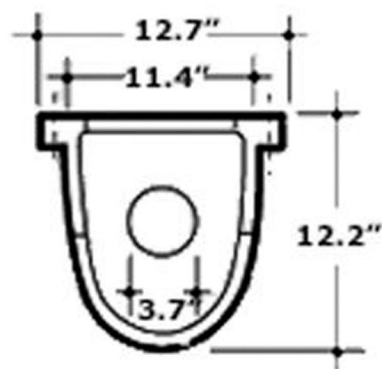

BTZ44-SC200

**Inside Dimensions:
21" x 14 1/4" x 5"**

**Overall Depth:
19"**

LIVE WITH STYLE!