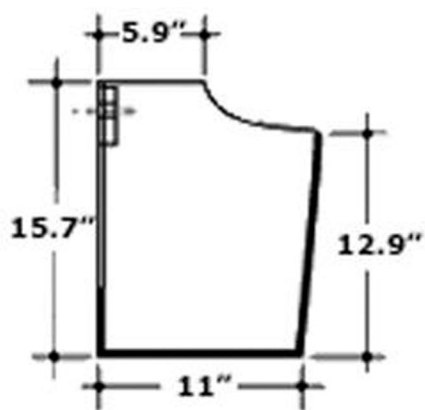

BTZ44-SC200

**Inside Dimensions:
21" x 14 1/4" x 5"**

**Overall Depth:
19"**

LIVE WITH STYLE!