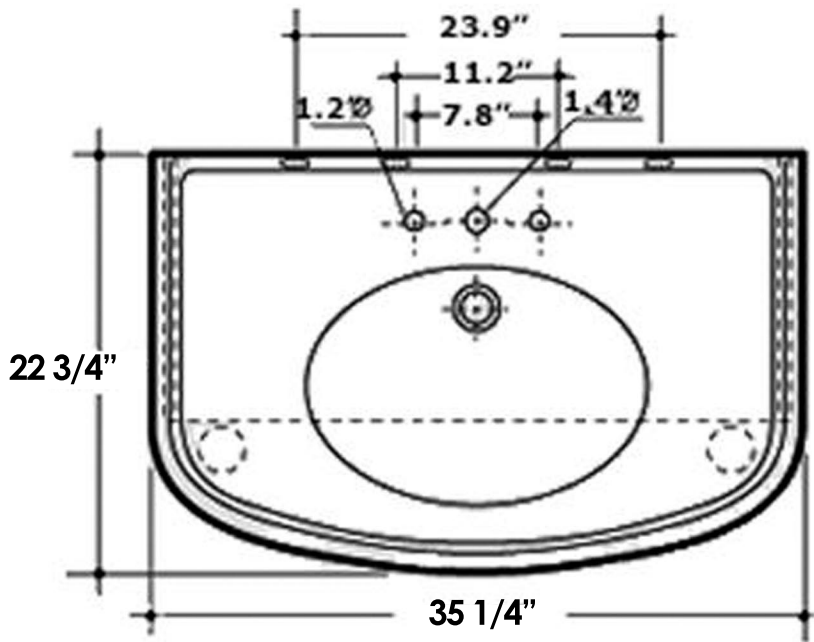

BTZ34-GB001

**Inside Dimensions:
21" x 14 1/4" x 4 3/4"**

LIVE WITH STYLE!