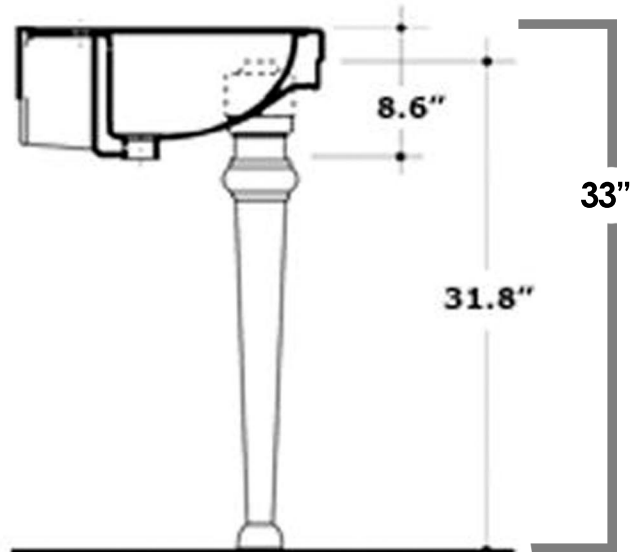

BTZ34-GB001

**Inside Dimensions:
21" x 14 1/4" x 4 3/4"**

LIVE WITH STYLE!