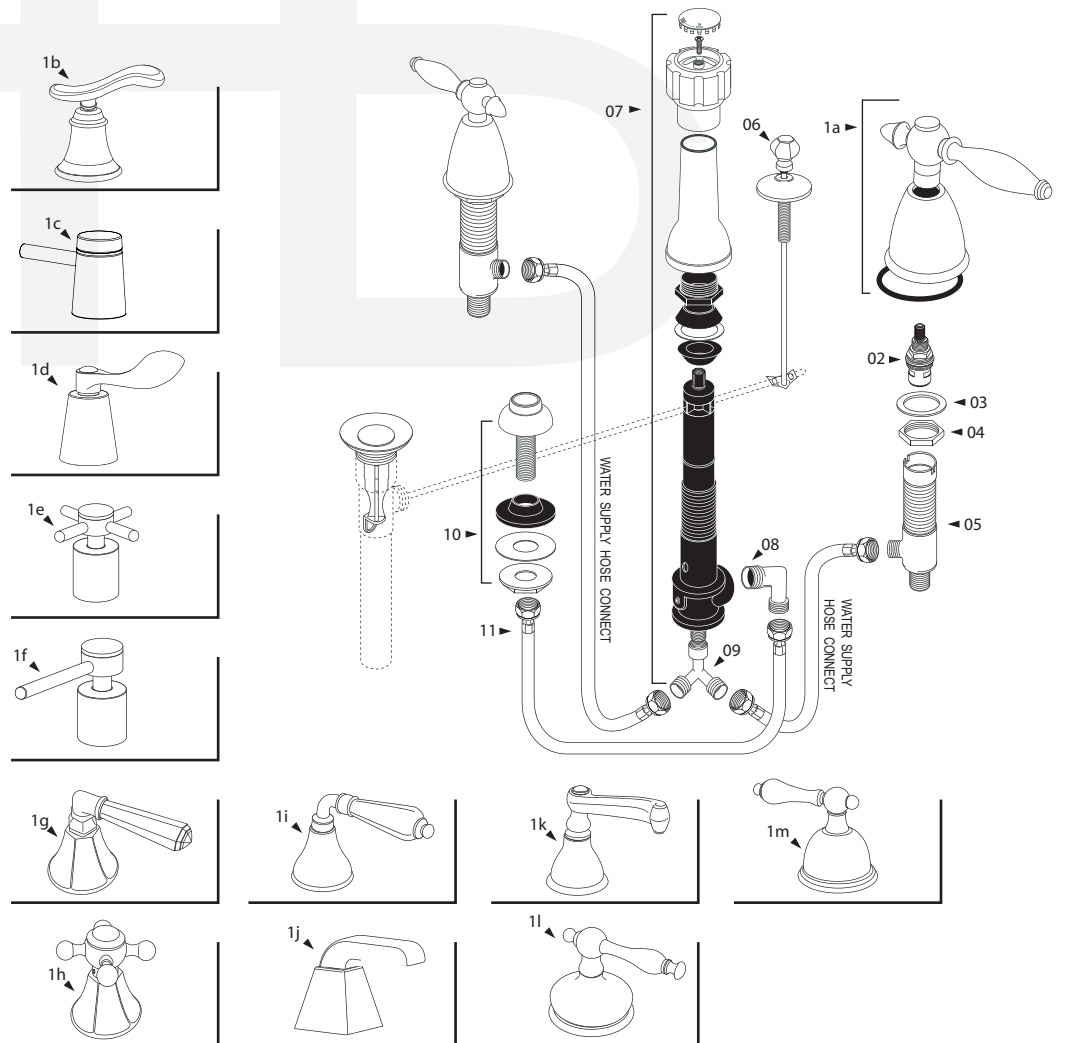

## Description

- Solid brass fittings for a strong & reliable connection
- Self lubricating 1/4" turn diverting valve w/ vacuum breaker
- Ceramic disc cartridge

Please add finish code when placing order for parts with using following finish code table. For example J handle in Chrome will be BJ-01, BJ-12 for Satin Nickel.

## BREAK DOWN Component Parts List

#	PART NAME	QTY
1a	WYNDAMERE HANDLE SET	3
1b	CHAMELEON HANDLE SET	3
1c	TIFFANY LEVER HANDLE SET	3
1d	TIFFANY BLADE HANDLE SET	3
1e	BELLEZZA CROSS HANDLE SET	3
1f	BELLEZZA LEVER HANDLE SET	3
1g	AURORA HANDLE SET	3
1h	REMINGTON HANDLE SET	3
1i	JEWEL PORCELAIN HANDLE SET	3
1j	ATLANTIS HANDLE SET	3
1k	LEXINGTON HANDLE SET	3
1l	CAMBRIDGE HANDLE SET	3
1m	WINDSOR HANDLE SET	3
2	CARTRIDGE (COLD / HOT)	3
3	WASHER	2
4	LOCK NUT	2
5	VALVE BODY	2
6	POP-UP ASSEMBLY	1
7	TRANSFER VALVE TRIM	1
8	L-CONNECTOR	1
9	Y-CONNECTOR	1
10	SPRAY ASSEMBLY	1
11	HOSE	3