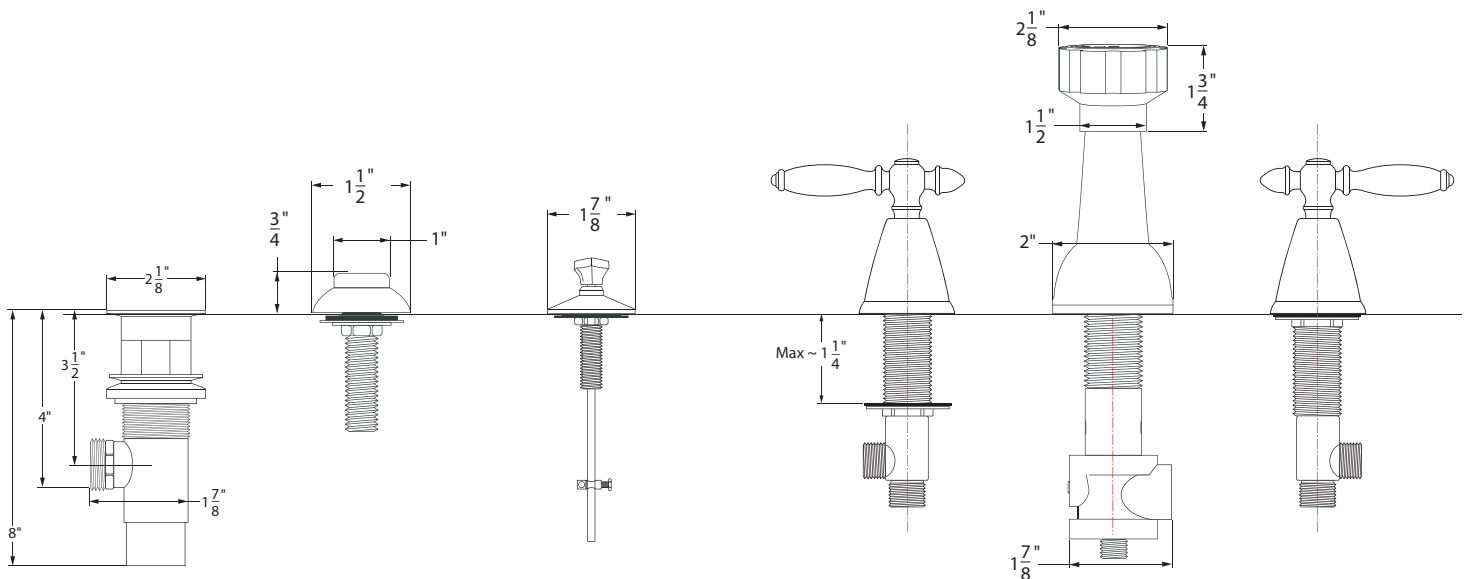

SPECIFIED MODEL - Handle Option

Handle Tip AL - xx Escutcheons R - xx	Handle Tip BL - xx Escutcheons T - xx	Handle Tip BB - xx Escutcheons T - xx	Handle Tip ZX - xx Escutcheons B - xx	Handle Tip ZL - xx Escutcheons B - xx
Handle Tip AL - xx Escutcheons R - xx	Handle Tip BX - xx Escutcheons R - xx	Handle Tip PL - xx Escutcheons J - xx	Handle Tip ML - xx Escutcheons J - xx	Handle Tip BL - xx Escutcheons N / A
Handle Tip CL - xx Escutcheons C - xx	Handle Tip DL - xx Escutcheons W - xx	Handle Tip BJ - xx Escutcheons L - xx	Handle Tip JL - xx Escutcheons D - xx	

Item Number	Type	Date
All PC Bidet Faucet	Bidet Faucet	04/05/2006