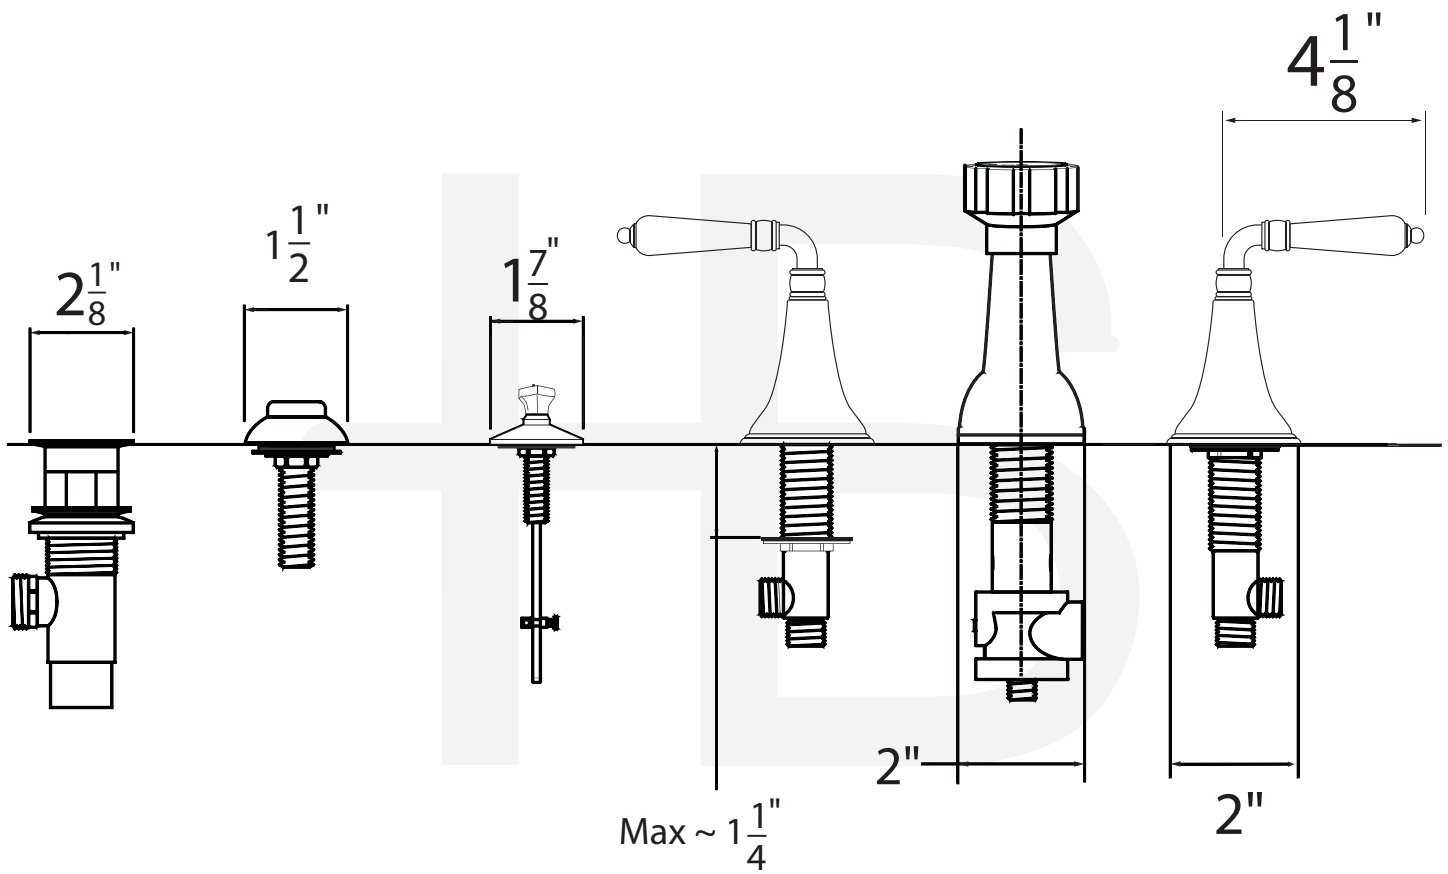

Dimensions

Item Number	Type	Date
BDxxHML	Bidet Faucet	7/20/2011