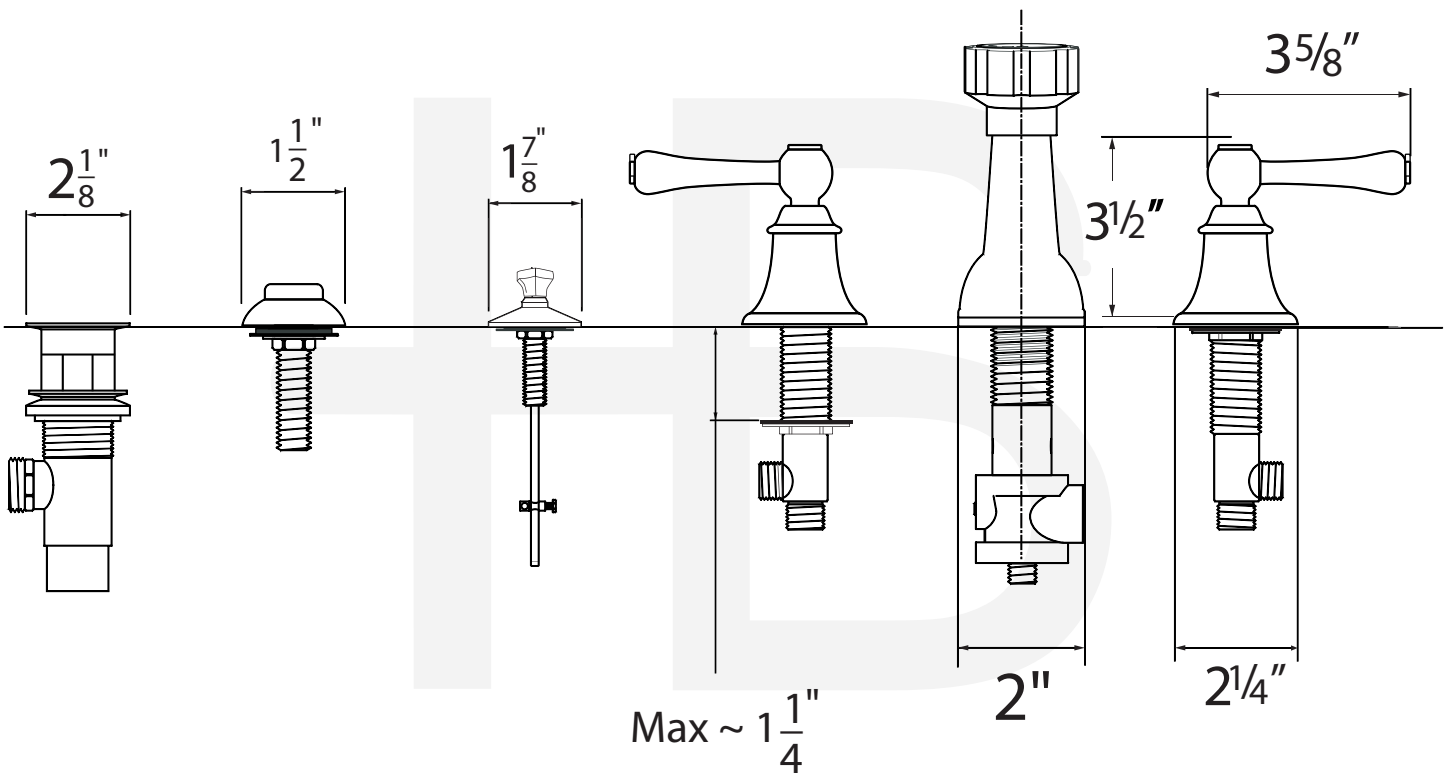

Dimensions

Item Number	Type	Date
BDxxERL	Bidet Faucet	7/20/2011