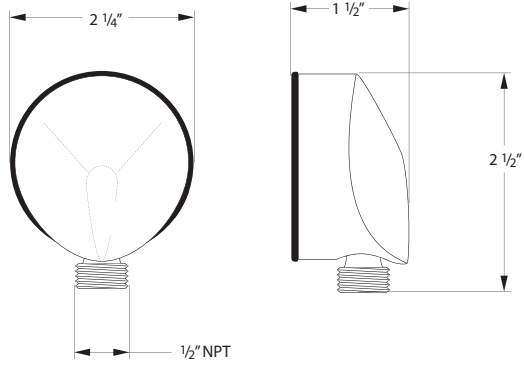

**ATTHxxPK2 - Deluxe Thermostatic package**

**Description**

- Shower arm - (PLxxASA)
- Brass Construction.
- Shower head - (234-xx)
- 2.0 GPM ASME Compliant
- 6 jet adjustable spray.
- 1/2" IPS Conection
- Handle trim (2) - (ASLxx)
- Brass Construction.
- Stop valves (2) - (PL2000W)
- 3/4" Fittings
- Ceramic disc cartridge.
- Valve trim - (AT8950-xx)
- Brass lever handle
- Square forged brass face plate
- Thermostatic valve - (PL8950-00)
- Super high flow 3/4" Thermostatic valve body
- Complies w/ ASSE 1016 standard
- Flow Rate : 20 GPM
- Made in ITALY
- IAPMO listed and approved UPC
- Handshower (117-xx)
- Brass Construction.
- Dual check valve.
- 2.0 GPM ASME Compliant
- Wall Bracket (PL703-xx)
- Brass swivel wall bracket
- Ball joint.
- Hose (940-xx)
- 59" Metal Hose.
- Spiral Construction.
- Cone nut with o-ring.
- Supply Elbow (973F-xx)
- 1/2" NPT Connection to wall.
- Standard 1/2" IPS hose connection.
- Solid Brass construction.

**Shower arm PLxxASA**

**Shower head 234-xx**

**Face Plate**

**Thermostatic Valve PL8950**

**Handle Trim ASLxx**

**Stop Valve PL2000W**

Item Number	Type	Date
ATThxxPK2	Deluxe Thermostatic Package	4/12/2011

Supply Elbow 973F-xx

Wall Bracket PL703-xx

Handshower 117-XX

Hose 940-XX

Item Number	Type	Date
ATThxxPK2	Deluxe Thermostatic Package	4/12/2011