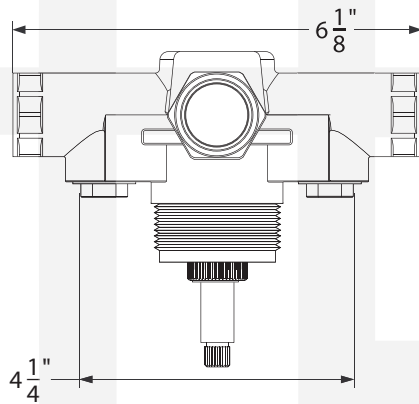

**ATTHxxPK2 - Deluxe Thermostatic package**

**Description**

- Shower arm - (PLxxASA)
- Brass Construction.
- Shower head - (234-xx)
- 2.0 GPM ASME Compliant
- 6 jet adjustable spray.
- 1/2" IPS Conection
- Handle trim (2) - (ASLxx)
- Brass Construction.
- Stop valves (2) - (PL2000W)
- 3/4" Fittings
- Ceramic disc cartridge.
- Valve trim - (AT8950-xx)
- Brass lever handle
- Square forged brass face plate
- Thermostatic valve - (PL8950-00)
- Super high flow 3/4" Thermostatic valve body
- Complies w/ ASSE 1016 standard
- Flow Rate : 20 GPM
- Made in ITALY
- IAPMO listed and approved UPC
- Handshower (117-xx)
- Brass Construction.
- Dual check valve.
- 2.0 GPM ASME Compliant
- Wall Bracket (PL703-xx)
- Brass swivel wall bracket
- Ball joint.
- Hose (940-xx)
- 59" Metal Hose.
- Spiral Construction.
- Cone nut with o-ring.
- Supply Elbow (973F-xx)
- 1/2" NPT Connection to wall.
- Standard 1/2" IPS hose connection.
- Solid Brass construction.

- 01 - Chrome
- 72 - PVD Satin Nickel
- xx - Special Finish (Please reference the Platinum Catalog)

**BREAK DOWN  
Component Parts List**

NO.	Part No	Qty
01	PLXXASA	1
02	234-XX	1
03	ASL-XX	2
04	AT8950-XX	1
05	973F-XX	1
06	940-XX	1
07	PL703-XX	1
08	117-XX	1
09	PL2000W	2
10	PL8950	1

**Shower arm PLxxASA**

**Shower head 234-xx**

**Face Plate**

**Thermostatic Valve PL8950**

**Handle Trim ASLxx**

**Stop Valve PL2000W**

Item Number	Type	Date
ATThxxPK2	Deluxe Thermostatic Package	4/12/2011

Supply Elbow 973F-xx