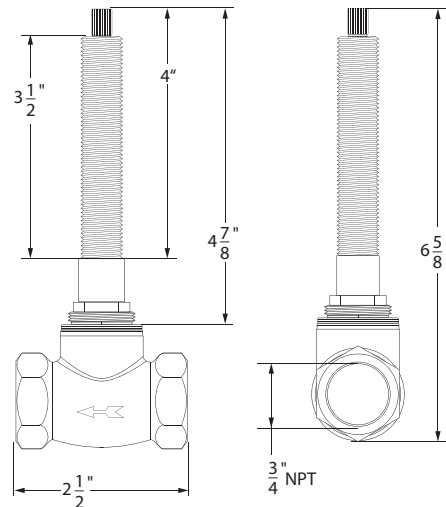

**ATTHxxPK2 - Deluxe Thermostatic package**

**Description**

- Shower arm - (PLxxASA)
- Brass Construction.
- Shower head - (234-xx)
- 2.0 GPM ASME Compliant
- 6 jet adjustable spray.
- 1/2" IPS Conection
- Handle trim (2) - (ASLxx)
- Brass Construction.
- Stop valves (2) - (PL2000W)
- 3/4" Fittings
- Ceramic disc cartridge.
- Valve trim - (AT8950-xx)
- Brass lever handle
- Square forged brass face plate
- Thermostatic valve - (PL8950-00)
- Super high flow 3/4" Thermostatic valve body
- Complies w/ ASSE 1016 standard
- Flow Rate : 20 GPM
- Made in ITALY
- IAPMO listed and approved UPC
- Handshower (117-xx)
- Brass Construction.
- Dual check valve.
- 2.0 GPM ASME Compliant
- Wall Bracket (PL703-xx)
- Brass swivel wall bracket
- Ball joint.
- Hose (940-xx)
- 59" Metal Hose.
- Spiral Construction.
- Cone nut with o-ring.
- Supply Elbow (973F-xx)
- 1/2" NPT Connection to wall.
- Standard 1/2" IPS hose connection.
- Solid Brass construction.

- 01 - Chrome
- 72 - PVD Satin Nickel
- xx - Special Finish (Please reference the Platinum Catalog)

**BREAK DOWN  
Component Parts List**

NO.	Part No	Qty
01	PLXXASA	1
02	234-XX	1
03	ASL-XX	2
04	AT8950-XX	1
05	973F-XX	1
06	940-XX	1
07	PL703-XX	1
08	117-XX	1
09	PL2000W	2
10	PL8950	1

**Shower arm PLxxASA**

**Shower head 234-xx**

**Face Plate**

**Thermostatic Valve PL8950**

**Handle Trim ASLxx**

**Stop Valve PL2000W**

Item Number	Type	Date
ATThxxPK2	Deluxe Thermostatic Package	4/12/2011

Supply Elbow 973F-xx

Wall Bracket PL703-xx

Handshower 117-XX

Hose 940-XX

Item Number	Type	Date
ATThxxPK2	Deluxe Thermostatic Package	4/12/2011