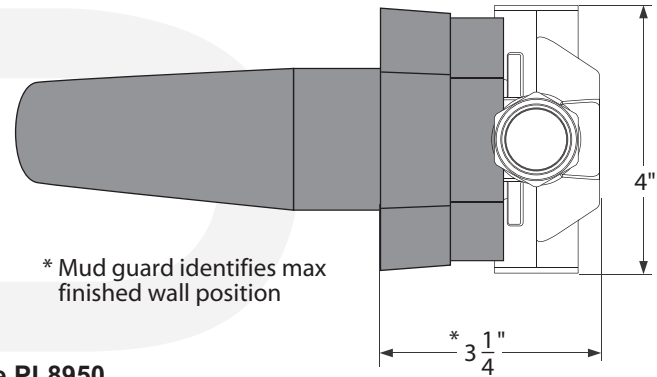

**ATTHxxPK2 - Deluxe Thermostatic package**

**Description**

- Shower arm - (PLxxASA)
- Brass Construction.
- Shower head - (234-xx)
- 2.0 GPM ASME Compliant
- 6 jet adjustable spray.
- 1/2" IPS Conection
- Handle trim (2) - (ASLxx)
- Brass Construction.
- Stop valves (2) - (PL2000W)
- 3/4" Fittings
- Ceramic disc cartridge.
- Valve trim - (AT8950-xx)
- Brass lever handle
- Square forged brass face plate
- Thermostatic valve - (PL8950-00)
- Super high flow 3/4" Thermostatic valve body
- Complies w/ ASSE 1016 standard
- Flow Rate : 20 GPM
- Made in ITALY
- IAPMO listed and approved UPC
- Handshower (117-xx)
- Brass Construction.
- Dual check valve.
- 2.0 GPM ASME Compliant
- Wall Bracket (PL703-xx)
- Brass swivel wall bracket
- Ball joint.
- Hose (940-xx)
- 59" Metal Hose.
- Spiral Construction.
- Cone nut with o-ring.
- Supply Elbow (973F-xx)
- 1/2" NPT Connection to wall.
- Standard 1/2" IPS hose connection.
- Solid Brass construction.

**Shower arm PLxxASA**

**Shower head 234-xx**

**Face Plate**

**Thermostatic Valve PL8950**

**Handle Trim ASLxx**

**Stop Valve PL2000W**

Item Number	Type	Date
ATThxxPK2	Deluxe Thermostatic Package	4/12/2011

Supply Elbow 973F-xx