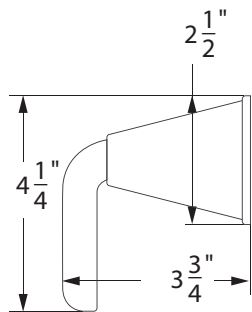

**Shower arm PLxxASA**

**Shower head 234-xx**

**Face Plate**

**Thermostatic Valve PL8950**

**Handle Trim ASLxx**

**Stop Valve PL2000W**

Item Number	Type	Date
ATThxxPK2	Deluxe Thermostatic Package	4/12/2011

Supply Elbow 973F-xx