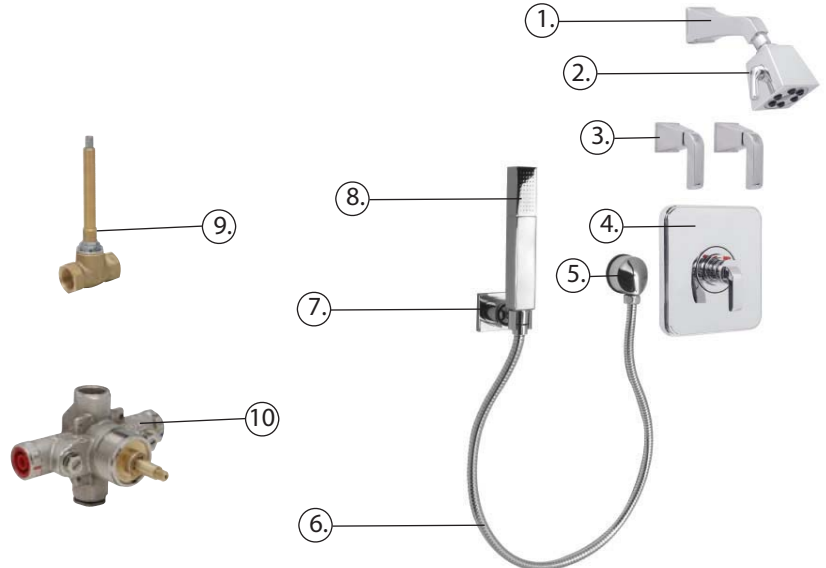

**ATTHxxPK2 - Deluxe Thermostatic package**

**Description**

- Shower arm - (PLxxASA)
- Brass Construction.
- Shower head - (234-xx)
- 2.0 GPM ASME Compliant
- 6 jet adjustable spray.
- 1/2" IPS Conection
- Handle trim (2) - (ASLxx)
- Brass Construction.
- Stop valves (2) - (PL2000W)
- 3/4" Fittings
- Ceramic disc cartridge.
- Valve trim - (AT8950-xx)
- Brass lever handle
- Square forged brass face plate
- Thermostatic valve - (PL8950-00)
- Super high flow 3/4" Thermostatic valve body
- Complies w/ ASSE 1016 standard
- Flow Rate : 20 GPM
- Made in ITALY
- IAPMO listed and approved UPC
- Handshower (117-xx)
- Brass Construction.
- Dual check valve.
- 2.0 GPM ASME Compliant
- Wall Bracket (PL703-xx)
- Brass swivel wall bracket
- Ball joint.
- Hose (940-xx)
- 59" Metal Hose.
- Spiral Construction.
- Cone nut with o-ring.
- Supply Elbow (973F-xx)
- 1/2" NPT Connection to wall.
- Standard 1/2" IPS hose connection.
- Solid Brass construction.

• INTHxxPK2

**Standards**

- Complies with IAPMO cUPC
- Complies with ASSE 1016
- ADA Accessibility Guidelines for Buildings and Facilities - 4.27.4 Controls and Mechanisms (lever handle only)

**Colors / Finishes**

- 01 - Chrome
- 72 - PVD Satin Nickel
- xx - Special Finish (Please reference the Platinum Catalog)

**BREAK DOWN  
Component Parts List**

NO.	Part No	Qty
01	PLXXASA	1
02	234-XX	1
03	ASL-XX	2
04	AT8950-XX	1
05	973F-XX	1
06	940-XX	1
07	PL703-XX	1
08	117-XX	1
09	PL2000W	2
10	PL8950	1

**Shower arm PLxxASA**

**Shower head 234-xx**

**Face Plate**

**Thermostatic Valve PL8950**

**Handle Trim ASLxx**

**Stop Valve PL2000W**

Item Number	Type	Date
ATThxxPK2	Deluxe Thermostatic Package	4/12/2011

Supply Elbow 973F-xx