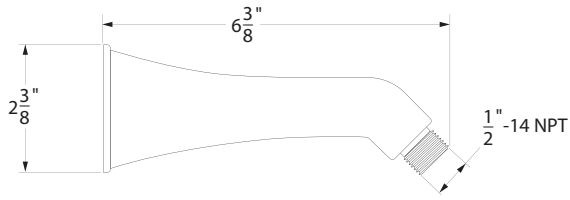

Shower arm PLxxASA