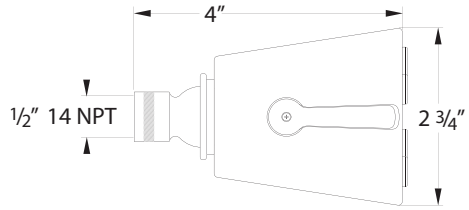

**ATTHxxPK2 - Deluxe Thermostatic package**

**Description**

- Shower arm - (PLxxASA)
- Brass Construction.
- Shower head - (234-xx)
- 2.0 GPM ASME Compliant
- 6 jet adjustable spray.
- 1/2" IPS Conection
- Handle trim (2) - (ASLxx)
- Brass Construction.
- Stop valves (2) - (PL2000W)
- 3/4" Fittings
- Ceramic disc cartridge.
- Valve trim - (AT8950-xx)
- Brass lever handle
- Square forged brass face plate
- Thermostatic valve - (PL8950-00)
- Super high flow 3/4" Thermostatic valve body
- Complies w/ ASSE 1016 standard
- Flow Rate : 20 GPM
- Made in ITALY
- IAPMO listed and approved UPC
- Handshower (117-xx)
- Brass Construction.
- Dual check valve.
- 2.0 GPM ASME Compliant
- Wall Bracket (PL703-xx)
- Brass swivel wall bracket
- Ball joint.
- Hose (940-xx)
- 59" Metal Hose.
- Spiral Construction.
- Cone nut with o-ring.
- Supply Elbow (973F-xx)
- 1/2" NPT Connection to wall.
- Standard 1/2" IPS hose connection.
- Solid Brass construction.

- 01 - Chrome
- 72 - PVD Satin Nickel
- xx - Special Finish (Please reference the Platinum Catalog)

**BREAK DOWN  
Component Parts List**

NO.	Part No	Qty
01	PLXXASA	1
02	234-XX	1
03	ASL-XX	2
04	AT8950-XX	1
05	973F-XX	1
06	940-XX	1
07	PL703-XX	1
08	117-XX	1
09	PL2000W	2
10	PL8950	1

**Shower arm PLxxASA**

**Shower head 234-xx**

**Face Plate**

**Thermostatic Valve PL8950**

**Handle Trim ASLxx**

**Stop Valve PL2000W**

Item Number	Type	Date
ATThxxPK2	Deluxe Thermostatic Package	4/12/2011

Supply Elbow 973F-xx