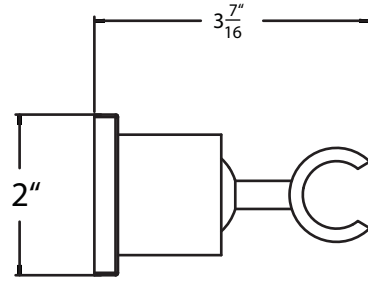

**ATTHxxPK2 - Deluxe Thermostatic package**

**Description**

- Shower arm - (PLxxASA)
- Brass Construction.
- Shower head - (234-xx)
- 2.0 GPM ASME Compliant
- 6 jet adjustable spray.
- 1/2" IPS Conection
- Handle trim (2) - (ASLxx)
- Brass Construction.
- Stop valves (2) - (PL2000W)
- 3/4" Fittings
- Ceramic disc cartridge.
- Valve trim - (AT8950-xx)
- Brass lever handle
- Square forged brass face plate
- Thermostatic valve - (PL8950-00)
- Super high flow 3/4" Thermostatic valve body
- Complies w/ ASSE 1016 standard
- Flow Rate : 20 GPM
- Made in ITALY
- IAPMO listed and approved UPC
- Handshower (117-xx)
- Brass Construction.
- Dual check valve.
- 2.0 GPM ASME Compliant
- Wall Bracket (PL703-xx)
- Brass swivel wall bracket
- Ball joint.
- Hose (940-xx)
- 59" Metal Hose.
- Spiral Construction.
- Cone nut with o-ring.
- Supply Elbow (973F-xx)
- 1/2" NPT Connection to wall.
- Standard 1/2" IPS hose connection.
- Solid Brass construction.

**Shower arm PLxxASA**

**Shower head 234-xx**

**Face Plate**

**Thermostatic Valve PL8950**

**Handle Trim ASLxx**

**Stop Valve PL2000W**

Item Number	Type	Date
ATThxxPK2	Deluxe Thermostatic Package	4/12/2011

Supply Elbow 973F-xx