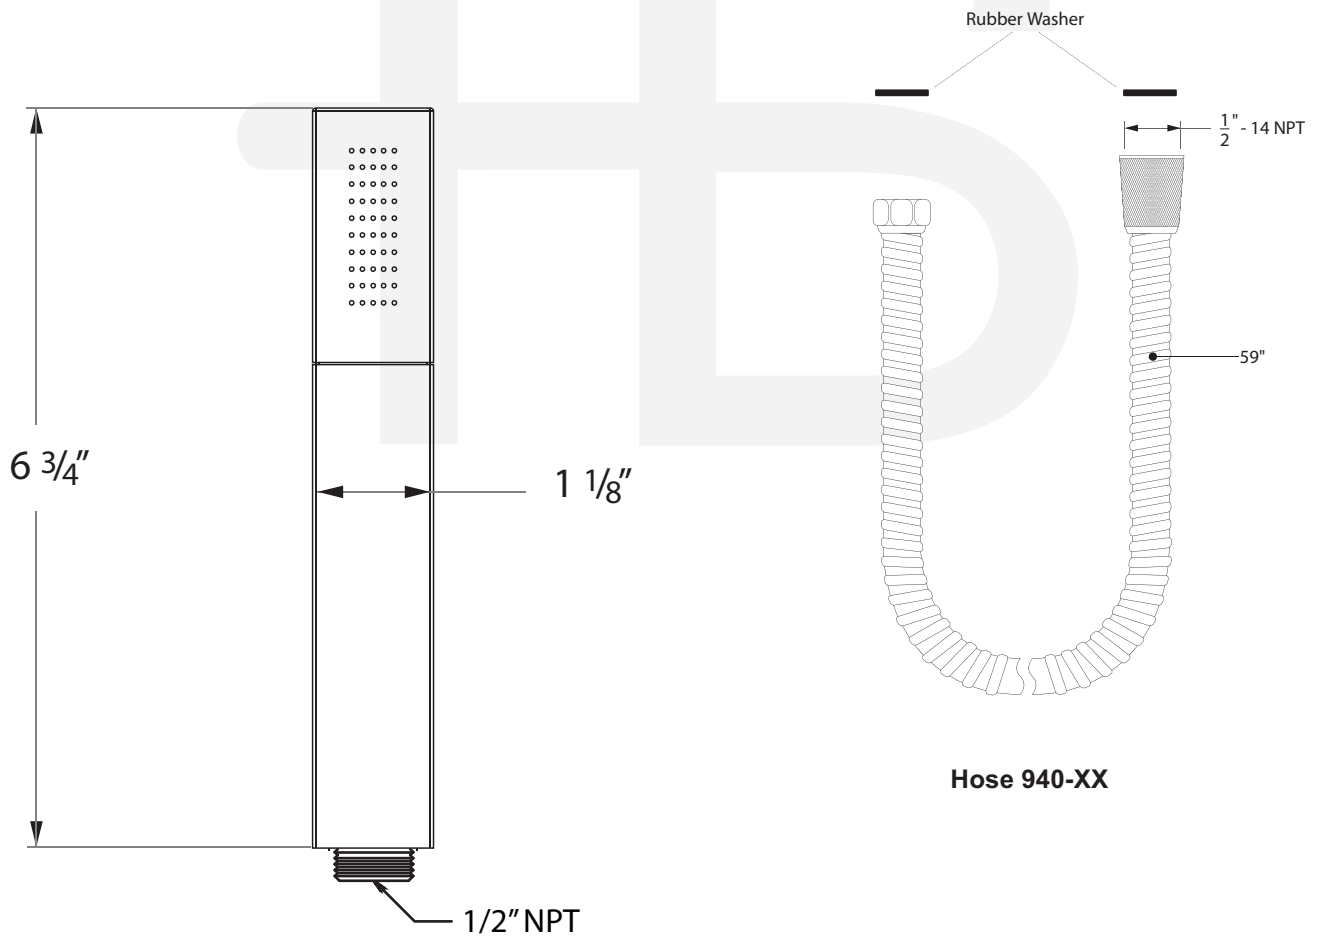

Handshower 117-XX

Hose 940-XX

Item Number	Type	Date
ATThxxPK2	Deluxe Thermostatic Package	4/12/2011