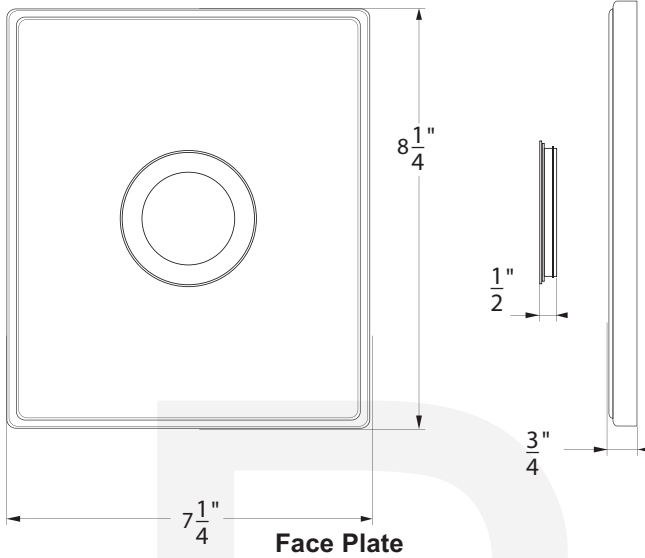

**ATTHxxPK2 - Deluxe Thermostatic package**

**Description**

- Shower arm - (PLxxASA)
- Brass Construction.
- Shower head - (234-xx)
- 2.0 GPM ASME Compliant
- 6 jet adjustable spray.
- 1/2" IPS Conection
- Handle trim (2) - (ASLxx)
- Brass Construction.
- Stop valves (2) - (PL2000W)
- 3/4" Fittings
- Ceramic disc cartridge.
- Valve trim - (AT8950-xx)
- Brass lever handle
- Square forged brass face plate
- Thermostatic valve - (PL8950-00)
- Super high flow 3/4" Thermostatic valve body
- Complies w/ ASSE 1016 standard
- Flow Rate : 20 GPM
- Made in ITALY
- IAPMO listed and approved UPC
- Handshower (117-xx)
- Brass Construction.
- Dual check valve.
- 2.0 GPM ASME Compliant
- Wall Bracket (PL703-xx)
- Brass swivel wall bracket
- Ball joint.
- Hose (940-xx)
- 59" Metal Hose.
- Spiral Construction.
- Cone nut with o-ring.
- Supply Elbow (973F-xx)
- 1/2" NPT Connection to wall.
- Standard 1/2" IPS hose connection.
- Solid Brass construction.

- 01 - Chrome
- 72 - PVD Satin Nickel
- xx - Special Finish (Please reference the Platinum Catalog)

**BREAK DOWN  
Component Parts List**

NO.	Part No	Qty
01	PLXXASA	1
02	234-XX	1
03	ASL-XX	2
04	AT8950-XX	1
05	973F-XX	1
06	940-XX	1
07	PL703-XX	1
08	117-XX	1
09	PL2000W	2
10	PL8950	1

**Shower arm PLxxASA**

**Shower head 234-xx**

**Face Plate**

**Thermostatic Valve PL8950**

**Handle Trim ASLxx**

**Stop Valve PL2000W**

Item Number	Type	Date
ATThxxPK2	Deluxe Thermostatic Package	4/12/2011

Supply Elbow 973F-xx