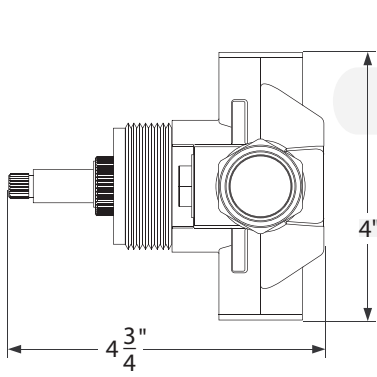

**ATTHxxPK2 - Deluxe Thermostatic package**

**Description**

- Shower arm - (PLxxASA)
- Brass Construction.
- Shower head - (234-xx)
- 2.0 GPM ASME Compliant
- 6 jet adjustable spray.
- 1/2" IPS Conection
- Handle trim (2) - (ASLxx)
- Brass Construction.
- Stop valves (2) - (PL2000W)
- 3/4" Fittings
- Ceramic disc cartridge.
- Valve trim - (AT8950-xx)
- Brass lever handle
- Square forged brass face plate
- Thermostatic valve - (PL8950-00)
- Super high flow 3/4" Thermostatic valve body
- Complies w/ ASSE 1016 standard
- Flow Rate : 20 GPM
- Made in ITALY
- IAPMO listed and approved UPC
- Handshower (117-xx)
- Brass Construction.
- Dual check valve.
- 2.0 GPM ASME Compliant
- Wall Bracket (PL703-xx)
- Brass swivel wall bracket
- Ball joint.
- Hose (940-xx)
- 59" Metal Hose.
- Spiral Construction.
- Cone nut with o-ring.
- Supply Elbow (973F-xx)
- 1/2" NPT Connection to wall.
- Standard 1/2" IPS hose connection.
- Solid Brass construction.

- 01 - Chrome
- 72 - PVD Satin Nickel
- xx - Special Finish (Please reference the Platinum Catalog)

**BREAK DOWN  
Component Parts List**

NO.	Part No	Qty
01	PLXXASA	1
02	234-XX	1
03	ASL-XX	2
04	AT8950-XX	1
05	973F-XX	1
06	940-XX	1
07	PL703-XX	1
08	117-XX	1
09	PL2000W	2
10	PL8950	1

**Shower arm PLxxASA**

**Shower head 234-xx**

**Face Plate**

**Thermostatic Valve PL8950**

**Handle Trim ASLxx**

**Stop Valve PL2000W**

Item Number	Type	Date
ATThxxPK2	Deluxe Thermostatic Package	4/12/2011

Supply Elbow 973F-xx