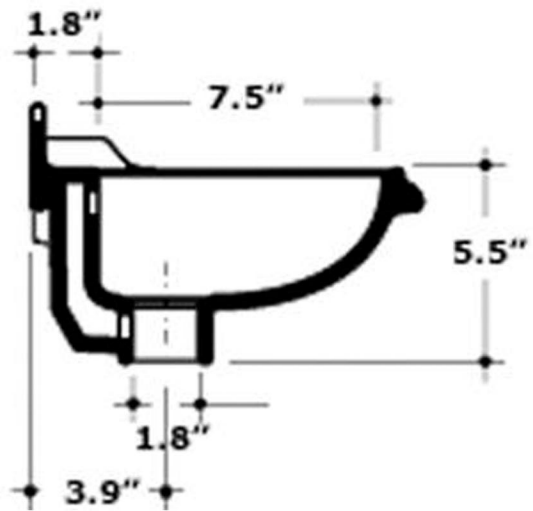

AR035

**Inside Bowl Depth**  
**3 1/2"**

**LIVE WITH STYLE!**