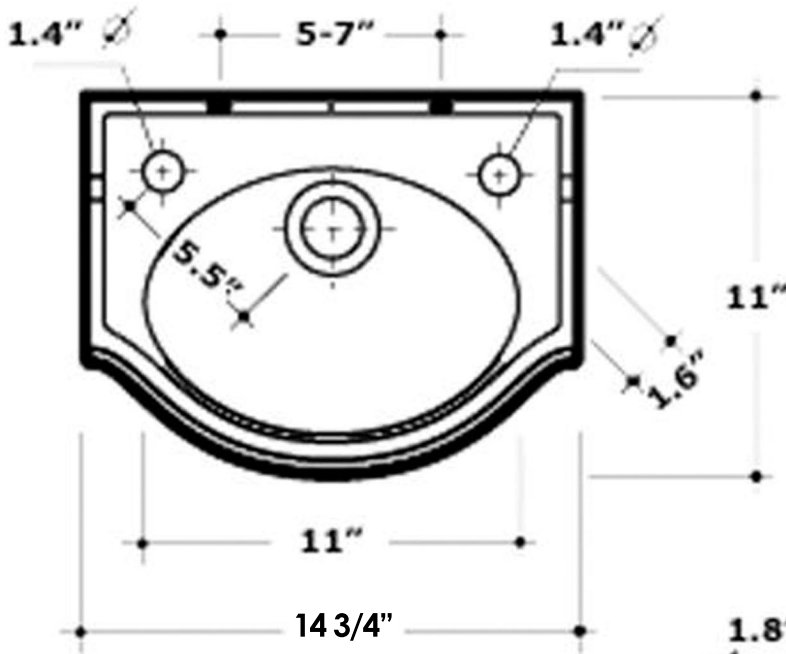

AR035

**Inside Bowl Depth**  
**3 1/2"**

**LIVE WITH STYLE!**