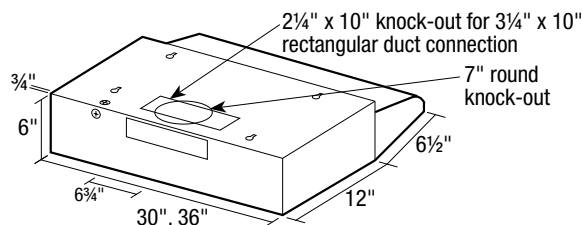

QZ AND DS SERIES

CERTIFICATIONS

Dimensions