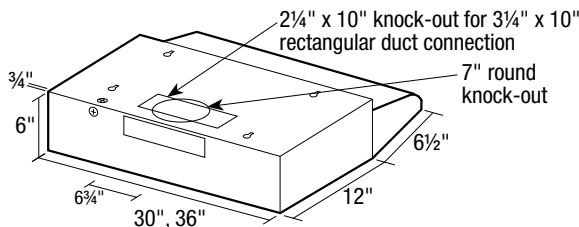

ESQZ SERIES

CERTIFICATIONS

Dimensions