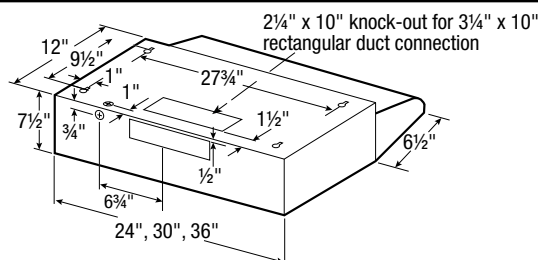

DQ SERIES

CERTIFICATIONS

Dimensions