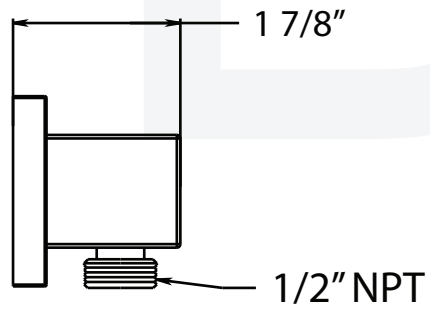

Item Number	Type	Date
973S-xx	Accessories	3/29/2012