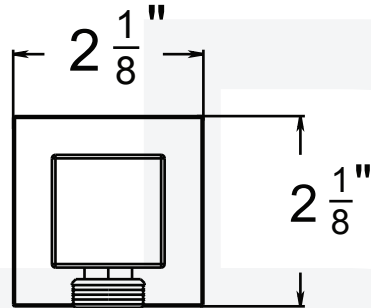

Item Number	Type	Date
973S-xx	Accessories	3/29/2012