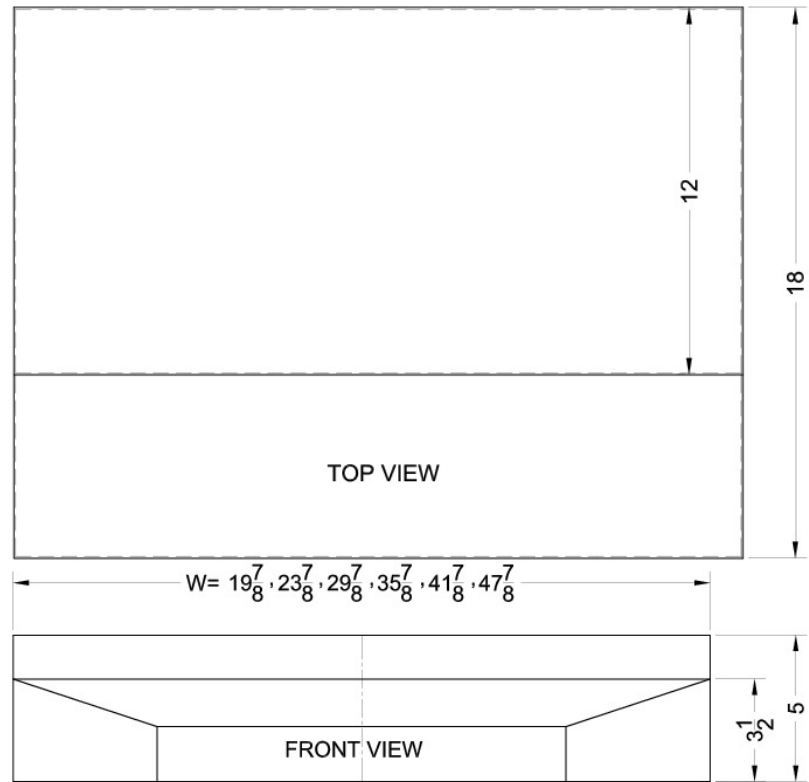

Shell36Q

5.0" x 36.0" x 18.0" (H x W x D)

36" wide shell hood in bisque

Highlights:

36" wide shell hood to match 36" ranges

Bisque finish and contemporary styling

Made in the USA

No electrical components included

No electrical components	Shell hoods do not include light or fan
Bisque finish	White, black, and stainless steel shell hoods also available in same size
36 inch width	Designed to match 36 inch ranges; also available in 20, 24, and 30 inch widths
Made in the USA	Solidly constructed for years of use
More sizes available	Additional sizes can be specially ordered (minimums apply)

Shell36Q Specifications:

Height	5.0"
Width	36.0"
Depth	18.0"
Shipping Weight	18.0 lbs.
Weight	10.0 lbs.
Parts/Labor Warranty	1 Year

MODEL NO.	WIDTH
SHELL20	19 7/8"
SHELL24	23 7/8"
SHELL30	29 7/8"
SHELL36	35 7/8"
SHELL42SS	41 7/8"
SHELL48SS	47 7/8"