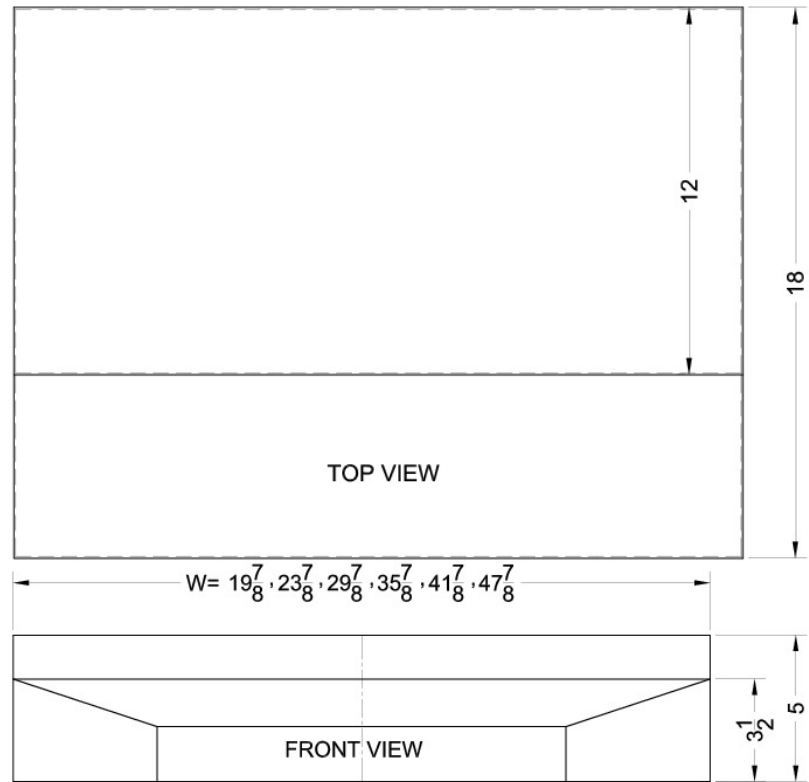

Shell36B

5.0" x 36.0" x 18.0" (H x W x D)

36" wide shell hood in black

Highlights:

36" wide shell hood to match 36" ranges

Black finish and contemporary styling

Made in the USA

No electrical components included

No electrical components	Shell hoods do not include light or fan
Black finish	White, bisque, and stainless steel shell hoods also available in same size
30 inch width	Designed to match 36 inch ranges; also available in 20, 24, and 30 inch widths
Made in the USA	Solidly constructed for years of use
More sizes available	Additional sizes can be specially ordered (minimums apply)

Shell36B Specifications:

Height	5.0"
Width	36.0"
Depth	18.0"
Shipping Weight	18.0 lbs.
Weight	10.0 lbs.
Parts/Labor Warranty	1 Year

MODEL NO.	WIDTH
SHELL20	19 7/8"
SHELL24	23 7/8"
SHELL30	29 7/8"
SHELL36	35 7/8"
SHELL42SS	41 7/8"
SHELL48SS	47 7/8"