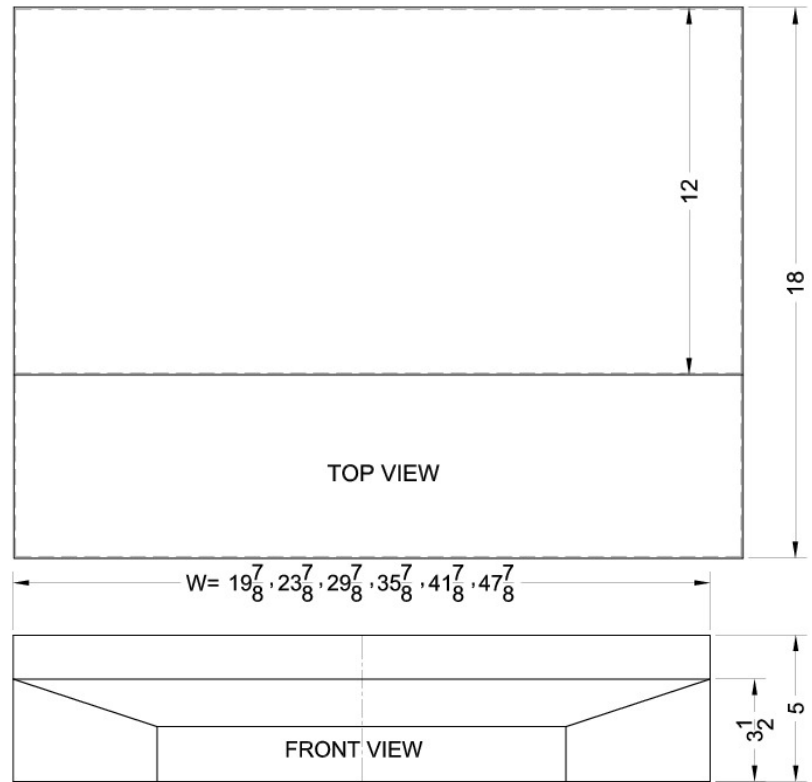

## Shell30W

5.0" x 30.0" x 18.0" (H x W x D)

30" wide range hood in white

### Highlights:

30" wide shell hood to match 30" ranges

White finish and contemporary styling

Made in the USA

No electrical components included

No electrical components	Shell hoods do not include light or fan
White finish	Black, bisque, and stainless steel shell hoods also available
30 inch width	Designed to match 30 inch ranges; also available in 20, 24, and 36 inch widths
Made in the USA	Solidly constructed for years of use
More sizes available	Additional sizes can be specially ordered (minimums apply)

# Shell30W Specifications:

Height	5.0"
Width	30.0"
Depth	18.0"
Shipping Weight	16.0 lbs.
Weight	10.0 lbs.
Parts/Labor Warranty	1 Year

MODEL NO.	WIDTH
SHELL20	19 7/8"
SHELL24	23 7/8"
SHELL30	29 7/8"
SHELL36	35 7/8"
SHELL42SS	41 7/8"
SHELL48SS	47 7/8"