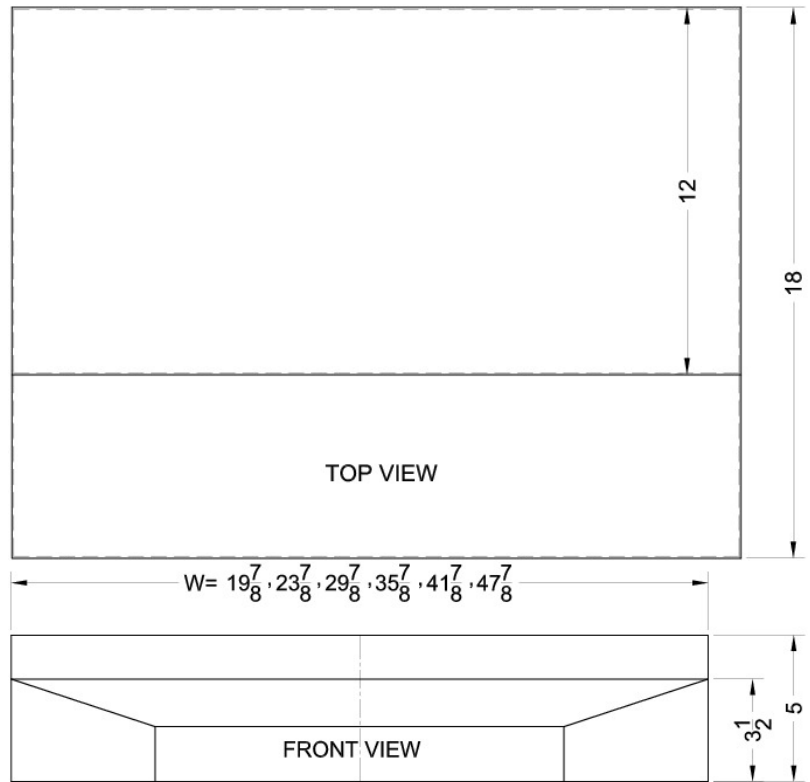

Shell30Q

5.0" x 30.0" x 18.0" (H x W x D)

30" wide shell hood in bisque

Highlights:

30" wide shell hood to match 30" ranges

Bisque finish and contemporary styling

Made in the USA

No electrical components included

No electrical components	Shell hoods do not include light or fan
30 inch width	Designed to match 30 inch ranges; also available in 20, 24, and 36 inch widths
Bisque finish	White, black, and stainless steel shell hoods also available in same size
Made in the USA	Solidly constructed for years of use
More sizes available	Additional sizes can be specially ordered (minimums apply)

Shell30Q Specifications:

Height	5.0"
Width	30.0"
Depth	18.0"
Shipping Weight	16.0 lbs.
Weight	10.0 lbs.
Parts/Labor Warranty	1 Year

MODEL NO.	WIDTH
SHELL20	19 7/8"
SHELL24	23 7/8"
SHELL30	29 7/8"
SHELL36	35 7/8"
SHELL42SS	41 7/8"
SHELL48SS	47 7/8"