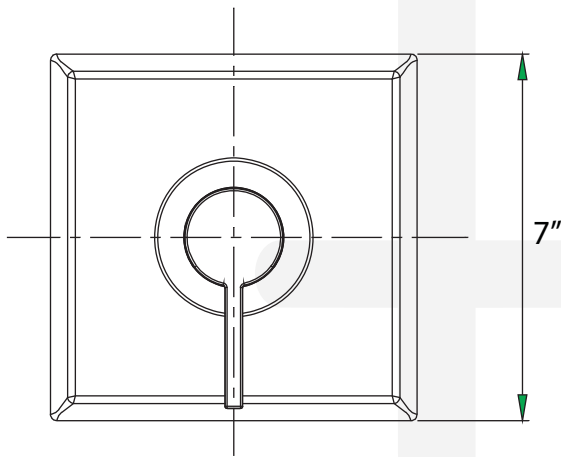

90610-xx - Emory Shower Only Trim

Description

- Shower only trim kit
- "EMORY (90)" metal lever handle
- 3" diameter shower head
- 1 Setting shower head
- 1.5 GPM ASME Compliant
- VALVE SOLD SEPARATELY

Standards

BREAK DOWN Component Parts List

NO.	Part No	Qty	
		90610	90630
01	CTWR0063	1	1
02	CTCT0053	1	1
03	CTRR0015	1	1
04	CTRR0123	1	1
05	CTCB0534	1	1
07	CTCT0043	1	1
08	CTPB0470	1	1
09	ATBE0085	1	1
10	CTST0230	2	2
11	CTRR0113	1	1
12	CTCB0231	1	1
13	CTHZ0296	1	1
14	CTST0155	1	1
15	CTCP0072	1	1