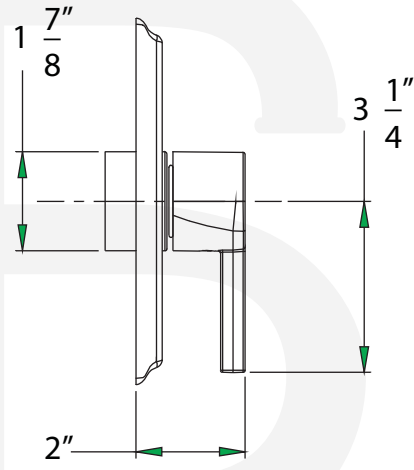

90610-xx - Emory Shower Only Trim

Description

- Shower only trim kit
- "EMORY (90)" metal lever handle
- 3" diameter shower head
- 1 Setting shower head
- 1.5 GPM ASME Compliant
- VALVE SOLD SEPARATELY

Standards

BREAK DOWN Component Parts List

NO.	Part No	Qty	
		90610	90630
01	CTWR0063	1	1
02	CTCT0053	1	1
03	CTRR0015	1	1
04	CTRR0123	1	1
05	CTCB0534	1	1
07	CTCT0043	1	1
08	CTPB0470	1	1
09	ATBE0085	1	1
10	CTST0230	2	2
11	CTRR0113	1	1
12	CTCB0231	1	1
13	CTHZ0296	1	1
14	CTST0155	1	1
15	CTCP0072	1	1