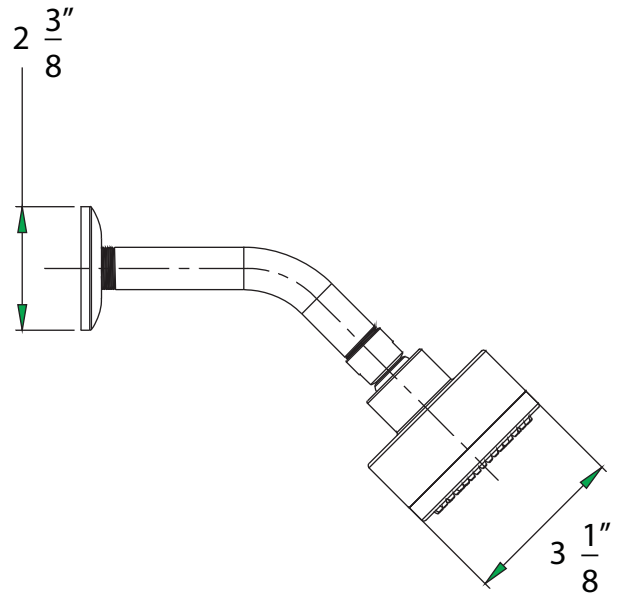

90610-xx - Emory Shower Only Trim

Description

- Shower only trim kit
- "EMORY (90)" metal lever handle
- 3" diameter shower head
- 1 Setting shower head
- 1.5 GPM ASME Compliant
- VALVE SOLD SEPARATELY

Standards

- Complies with IAPMO UPC/cUPC
- ADA Accessibility Guidelines for Buildings and Facilities - 4.27.4 Controls and Mechanisms
- CALGreen compliant

• 90610-xx

Colors / Finishes

- 01 - Chrome
- 72 - Satin Nickel

BREAK DOWN Component Parts List

NO.	Part No	Qty	
		90610	90630
01	CTWR0063	1	1
02	CTCT0053	1	1
03	CTRR0015	1	1
04	CTRR0123	1	1
05	CTCB0534	1	1
07	CTCT0043	1	1
08	CTPB0470	1	1
09	ATBE0085	1	1
10	CTST0230	2	2
11	CTRR0113	1	1
12	CTCB0231	1	1
13	CTHZ0296	1	1
14	CTST0155	1	1
15	CTCP0072	1	1

Item Number	Type	Date
90610-xx	Emory shower only trim	3/1/2011