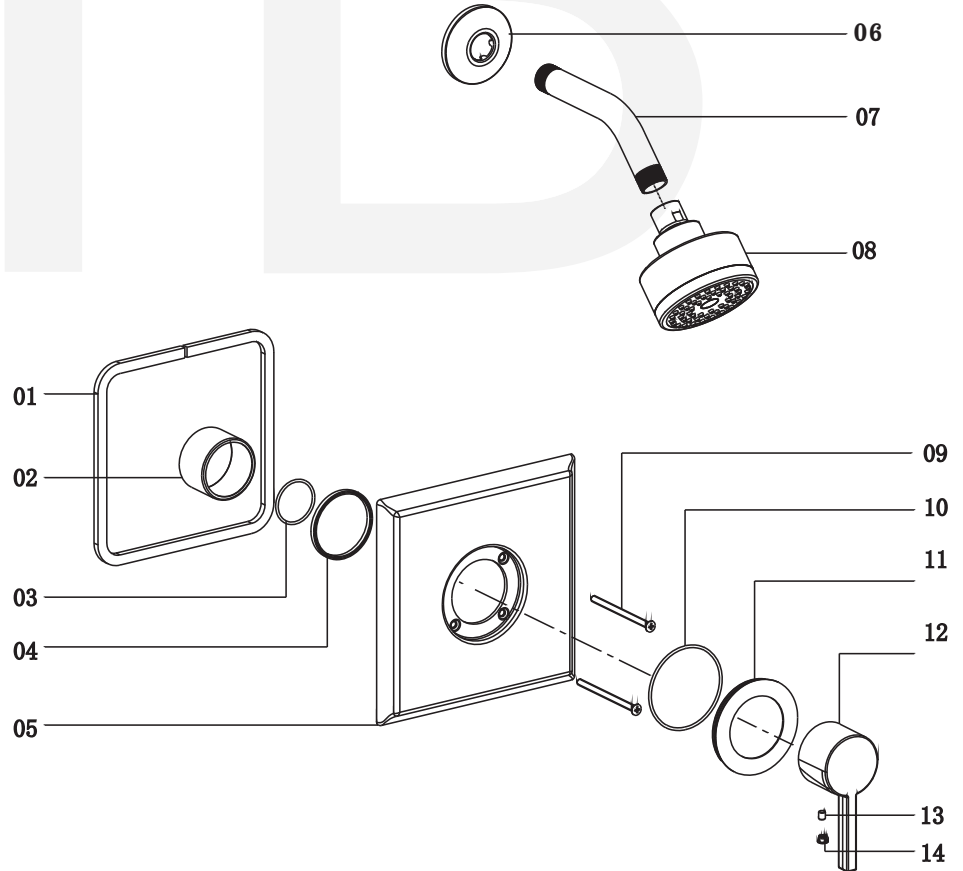

90610-xx - Emory Shower Only Trim

Description

- Shower only trim kit
- "EMORY (90)" metal lever handle
- 3" diameter shower head
- 1 Setting shower head
- 1.5 GPM ASME Compliant
- VALVE SOLD SEPARATELY

Standards

- Complies with IAPMO UPC/cUPC
- ADA Accessibility Guidelines for Buildings and Facilities - 4.27.4 Controls and Mechanisms
- CALGreen compliant

• 90610-xx

Colors / Finishes

- 01 - Chrome
- 72 - Satin Nickel

BREAK DOWN Component Parts List

NO.	Part No	Qty	
		90610	90630
01	CTWR0063	1	1
02	CTCT0053	1	1
03	CTRR0015	1	1
04	CTRR0123	1	1
05	CTCB0534	1	1
07	CTCT0043	1	1
08	CTPB0470	1	1
09	ATBE0085	1	1
10	CTST0230	2	2
11	CTRR0113	1	1
12	CTCB0231	1	1
13	CTHZ0296	1	1
14	CTST0155	1	1
15	CTCP0072	1	1

Item Number	Type	Date
90610-xx	Emory shower only trim	3/1/2011