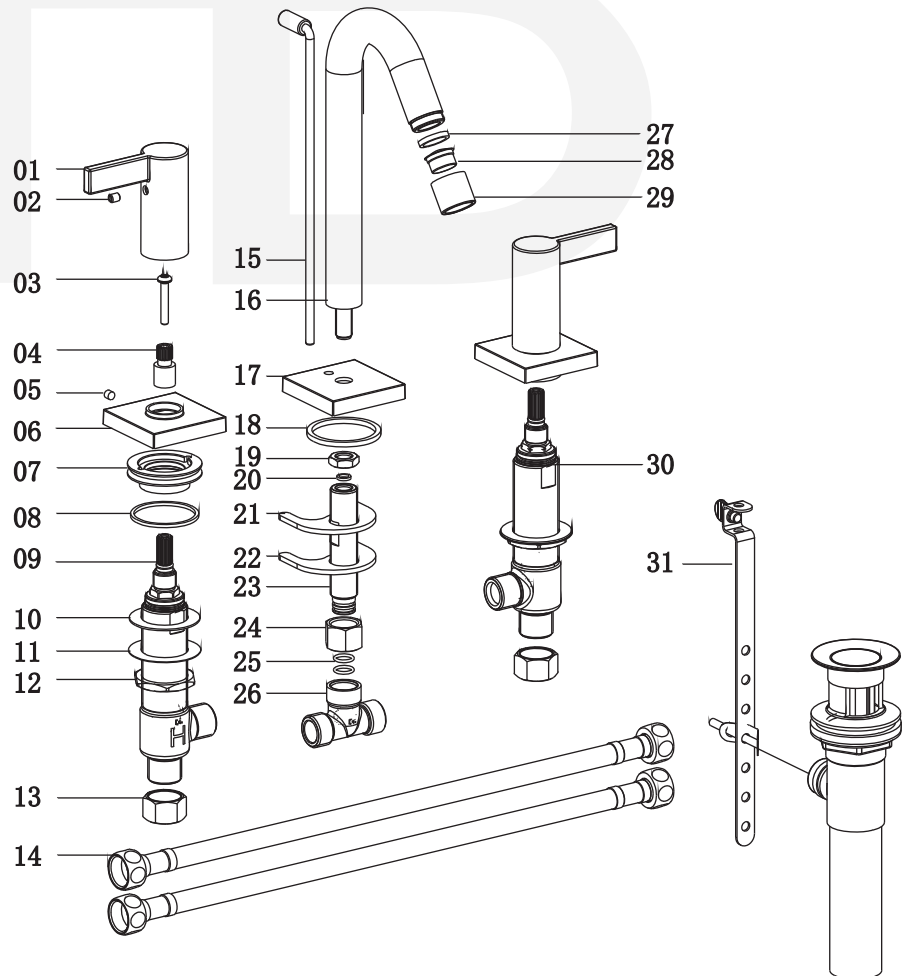

90451-xx - Emory Widespread Lavatory Faucet

Description

- 8" Wide spread faucet
- Ceramic disc cartridges
- Metal lever handles
- 1.5 GPM ASME compliant

Standards

- Complies with IAPMO UPC/cUPC
- California AB1953 compliant
- NSF - 61-9 tested and compliant
ADA Accessibility Guidelines for Buildings and Facilities - 4.27.4 Controls and Mechanisms
- CALGreen compliant
- EPA WaterSense Certified by IAPMO R&T

Colors / Finishes

- 01 - Chrome
- 72 - PVD Satin Nickel

• 90451-xx

BREAK DOWN Component Parts List

NO.	Part No	Qty
01	CTHZ0295	2
02	CTST0155	2
03	CTST1005	2
04	CTMB0328	2
05	CTST4101	2
06	CTLZ0020	2
07	CTDT0004	2
08	CTWR0060	2
09	ATBQ2001	1
10	CTWR0216	2
11	CTWT0039	2
12	CTNB0155	2
13	CTNB0286	2
14	ATBP1007	2
15	CTMT0028	1
16	ATBF1011	1
17	CTDZ0065	1
18	CTWR0290	1
19	CTNB0271	1
20	CTWR0299	1
21	CTWR0185	1
22	CTWB0033	1
23	CTPN0023	1
24	CTNB0157	1
25	CTRR0011	2
26	CTYN0032	1
27	CTWR0139	1
28	ATBX0025	1
29	CTXB0067	1
30	ATBQ2000	1
31	ATAA0062	1

Item Number	Type	Date
90451-xx	Widespread Faucet	5/10/2011