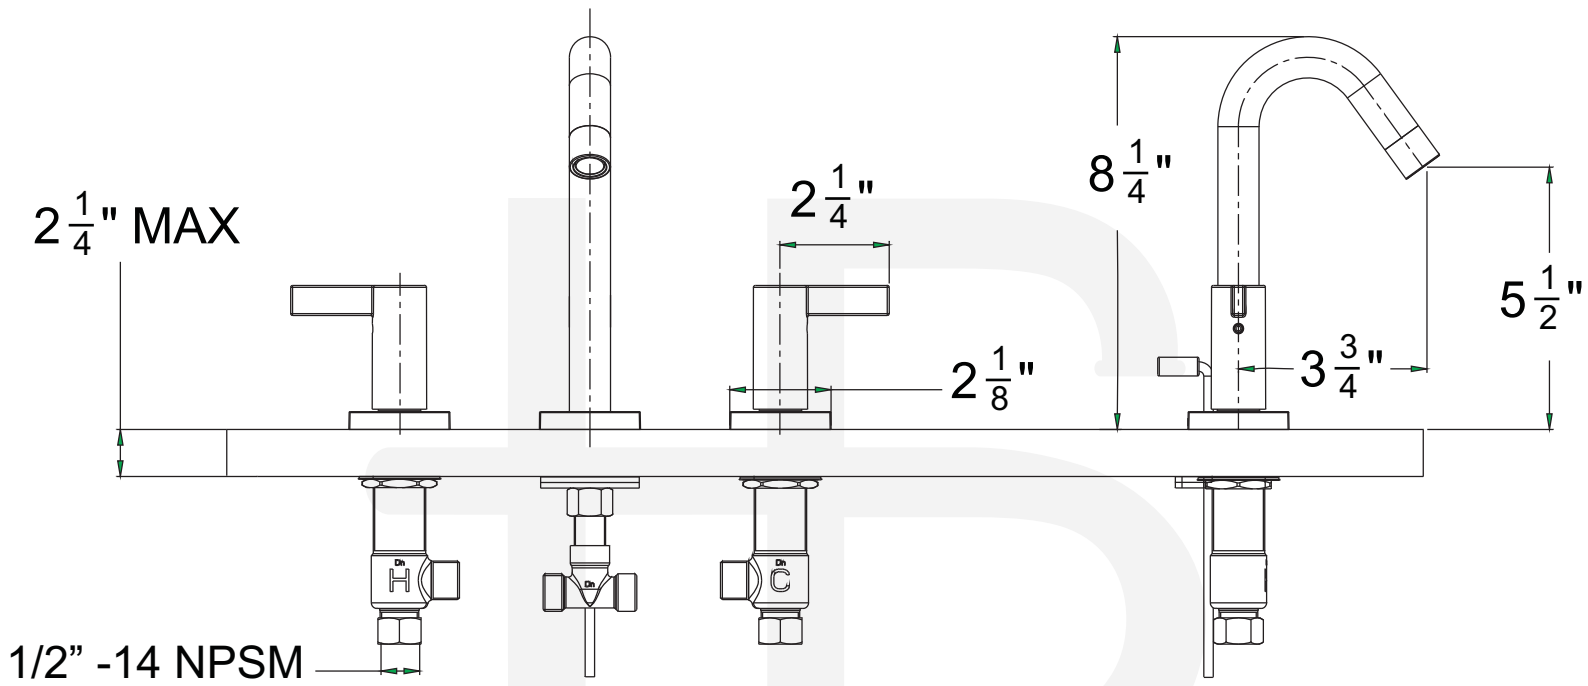

90451-xx - Emory Widespread Lavatory Faucet

Description

- 8" Wide spread faucet
- Ceramic disc cartridges
- Metal lever handles
- 1.5 GPM ASME compliant

Standards

- Complies with IAPMO UPC/cUPC
- California AB1953 compliant
- NSF - 61-9 tested and compliant
ADA Accessibility Guidelines for Buildings and Facilities - 4.27.4 Controls and Mechanisms
- CALGreen compliant
- EPA WaterSense Certified by IAPMO R&T

Colors / Finishes

- 01 - Chrome
- 72 - PVD Satin Nickel

• 90451-xx

BREAK DOWN Component Parts List

NO.	Part No	Qty
01	CTHZ0295	2
02	CTST0155	2
03	CTST1005	2
04	CTMB0328	2
05	CTST4101	2
06	CTLZ0020	2
07	CTDT0004	2
08	CTWR0060	2
09	ATBQ2001	1
10	CTWR0216	2
11	CTWT0039	2
12	CTNB0155	2
13	CTNB0286	2
14	ATBP1007	2
15	CTMT0028	1
16	ATBF1011	1
17	CTDZ0065	1
18	CTWR0290	1
19	CTNB0271	1
20	CTWR0299	1
21	CTWR0185	1
22	CTWB0033	1
23	CTPN0023	1
24	CTNB0157	1
25	CTRR0011	2
26	CTYN0032	1
27	CTWR0139	1
28	ATBX0025	1
29	CTXB0067	1
30	ATBQ2000	1
31	ATAA0062	1

Item Number	Type	Date
90451-xx	Widespread Faucet	5/10/2011