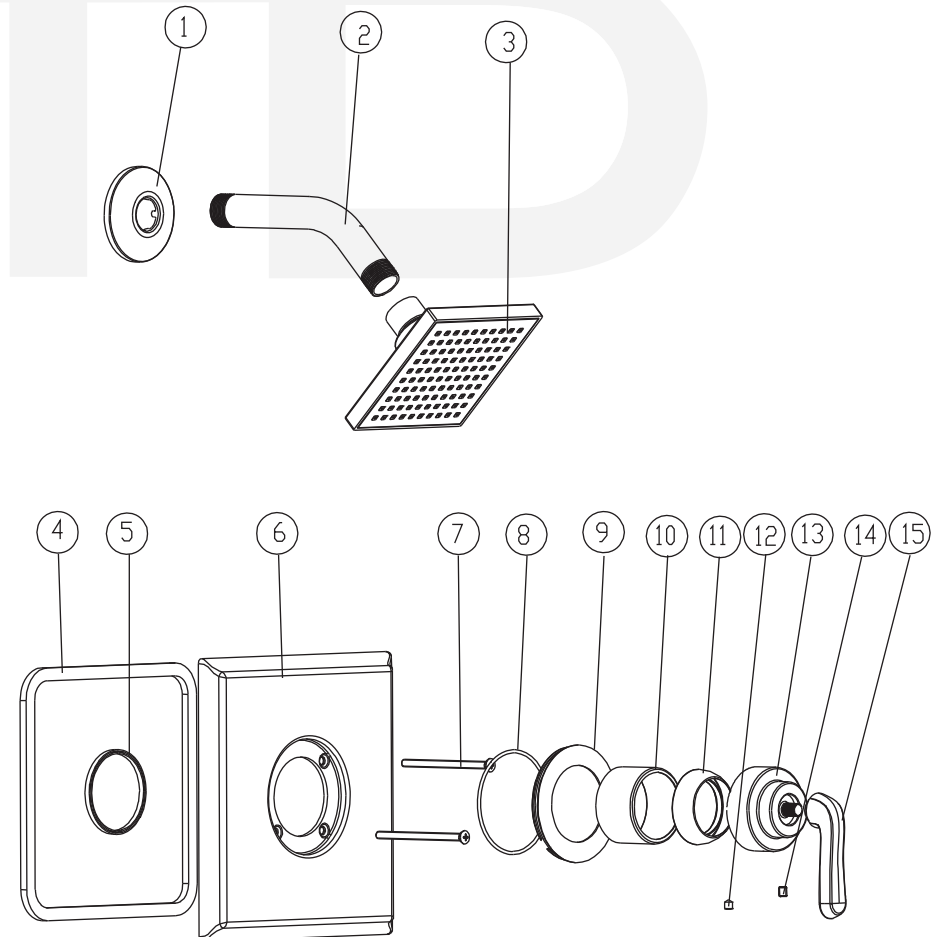

### 85610-xx - Merced Shower Trim

#### Description

- Shower trim kit
- "MERCED (85)" metal lever handle
- 4" x 4" shower head
- 1 setting shower head
- 1.5 GPM ASME compliant
- VALVE SOLD SEPARATELY

#### Standards

- Complies with IAPMO UPC/cUPC
- ADA Accessibility Guidelines for Buildings and Facilities - 4.27.4 Controls and Mechanisms
- CALGreen compliant

• 85610-xx

### BREAK DOWN Component Parts List

NO.	Part No	Qty	
		85610	85630
01	CTCT0043	1	1
02	CTPB0470	1	1
03	ATBE0120	1	1
04	CTWR0063	1	1
05	CTRR0123	1	1
06	CTCB0534	1	1
07	CTST0230	2	2
08	CTRR0113	1	1
09	CTCB0231	1	1
10	CTCT0053	1	1
11	CTCP0192	1	1
12	CTST0117	1	1
13	CTCZ0162	1	1
14	CTST4101	1	1
15	CTHZ0291	1	1