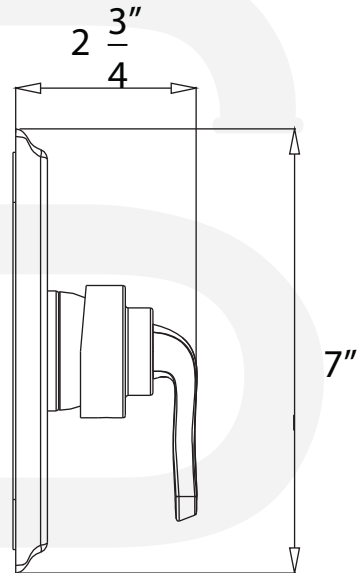

#### Description

- Shower trim kit
- "MERCED (85)" metal lever handle
- 4" x 4" shower head
- 1 setting shower head
- 1.5 GPM ASME compliant
- VALVE SOLD SEPARATELY

### BREAK DOWN Component Parts List

NO.	Part No	Qty	
		85610	85630
01	CTCT0043	1	1
02	CTPB0470	1	1
03	ATBE0120	1	1
04	CTWR0063	1	1
05	CTRR0123	1	1
06	CTCB0534	1	1
07	CTST0230	2	2
08	CTRR0113	1	1
09	CTCB0231	1	1
10	CTCT0053	1	1
11	CTCP0192	1	1
12	CTST0117	1	1
13	CTCZ0162	1	1
14	CTST4101	1	1
15	CTHZ0291	1	1