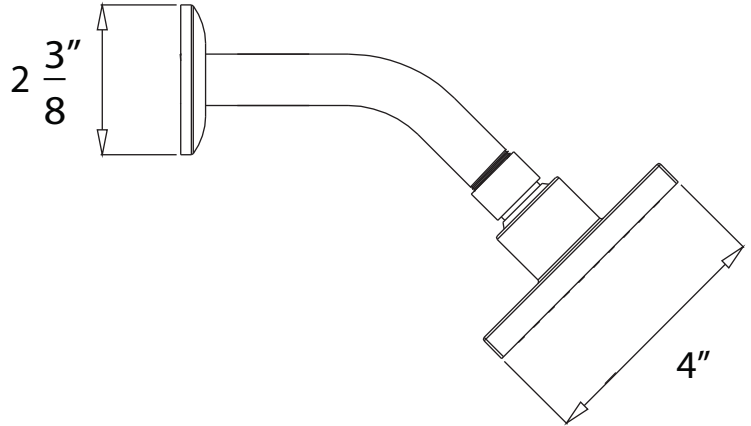

Item Number	Type	Date
85610-xx	Shower Only	3/8/2011