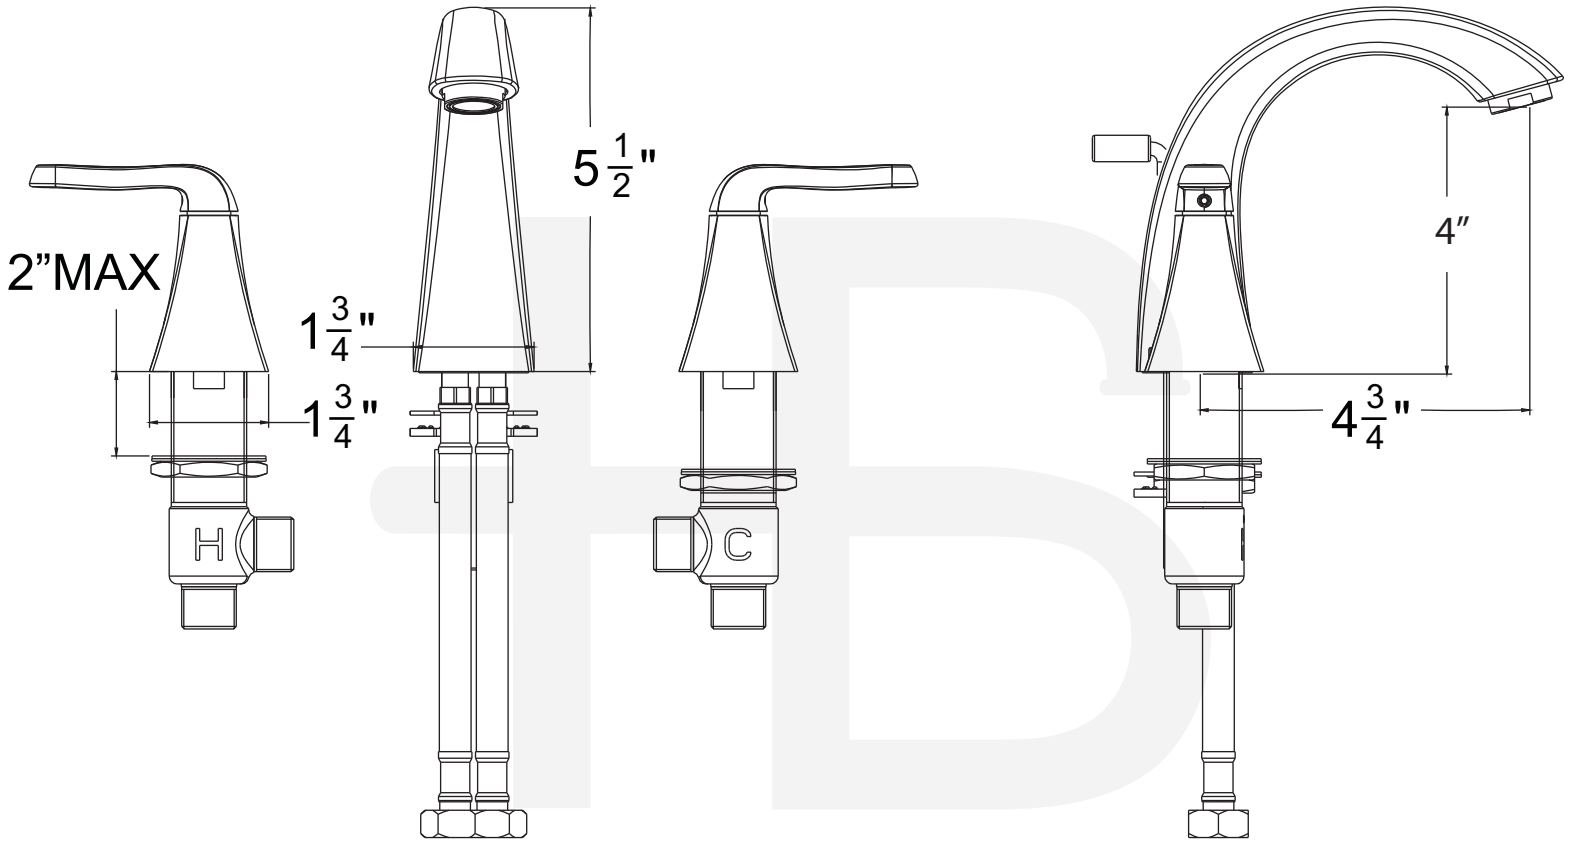

85451-xx - Merced Widespread Lavatory Faucet

Description

- 8" Wide spread faucet
- Ceramic disc cartridges
- Metal lever handles
- 1.5 GPM ASME compliant

Standards

- Complies with IAPMO UPC/cUPC
- California AB1953 compliant
- NSF - 61-9 tested and compliant
- ADA Accessibility Guidelines for Buildings and Facilities - 4.27.4 Controls and Mechanisms
- CALGreen compliant
- EPA WaterSense Certified by IAPMO R&T

• 85451-xx

Colors / Finishes

- 01 - Chrome
- 72 - PVD Satin Nickel
- 20 - Antique Bronze

BREAK DOWN Component Parts List

NO.	Part No	Qty
01	CTMT0028	1
02	CTHZ0316	2
03	CTST0117	2
04	CTST0182	2
05	CTCP0380	2
06	CTCZ0166	2
07	CTST4101	2
08	CTNZ0004	2
09	CTNB0282	2
10	CTWR0297	2
11	CTWR0216	2
12	CTWT0039	2
13	CTNT0022	2
14	ATBA5008	1
15	CTPN0032	1
16	ATBP0068	2
17	CTPN0033	1
18	ATBA5007	1
19	CTNB0063	2
20	CTST0011	2
21	CTWT0059	1
22	CTWR0028	1
23	CTWR0060	1
24	CTFN0008	1
25	CTXB0057	1
26	ATBX0037	1
27	CTWR0021	1
28	ATAA0067	1

Item Number	Type	Date
85451-xx	Widespread Faucet	5/10/2011