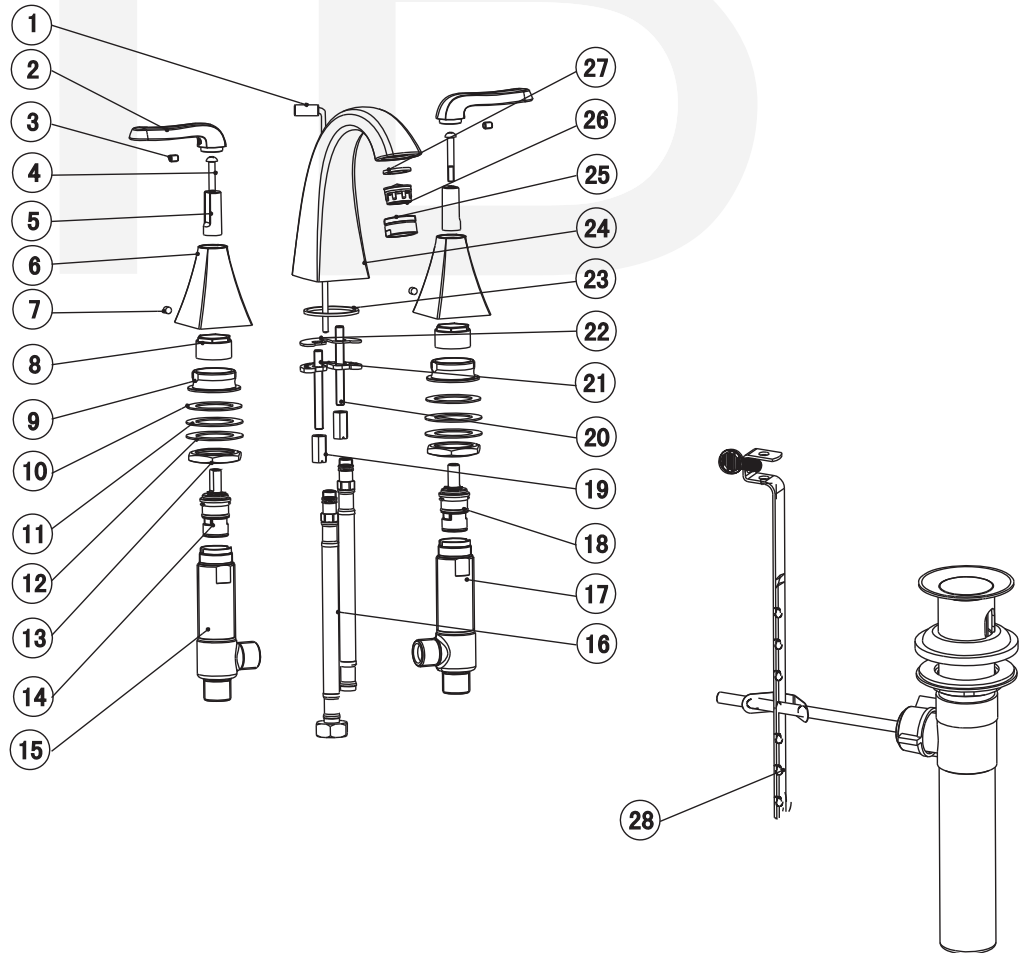

85451-xx - Merced Widespread Lavatory Faucet

Description

- 8" Wide spread faucet
- Ceramic disc cartridges
- Metal lever handles
- 1.5 GPM ASME compliant

Standards

- Complies with IAPMO UPC/cUPC
- California AB1953 compliant
- NSF - 61-9 tested and compliant
- ADA Accessibility Guidelines for Buildings and Facilities - 4.27.4 Controls and Mechanisms
- CALGreen compliant
- EPA WaterSense Certified by IAPMO R&T

• 85451-xx

Colors / Finishes

- 01 - Chrome
- 72 - PVD Satin Nickel
- 20 - Antique Bronze

BREAK DOWN Component Parts List

NO.	Part No	Qty
01	CTMT0028	1
02	CTHZ0316	2
03	CTST0117	2
04	CTST0182	2
05	CTCP0380	2
06	CTCZ0166	2
07	CTST4101	2
08	CTNZ0004	2
09	CTNB0282	2
10	CTWR0297	2
11	CTWR0216	2
12	CTWT0039	2
13	CTNT0022	2
14	ATBA5008	1
15	CTPN0032	1
16	ATBP0068	2
17	CTPN0033	1
18	ATBA5007	1
19	CTNB0063	2
20	CTST0011	2
21	CTWT0059	1
22	CTWR0028	1
23	CTWR0060	1
24	CTFN0008	1
25	CTXB0057	1
26	ATBX0037	1
27	CTWR0021	1
28	ATAA0067	1

Item Number	Type	Date
85451-xx	Widespread Faucet	5/10/2011