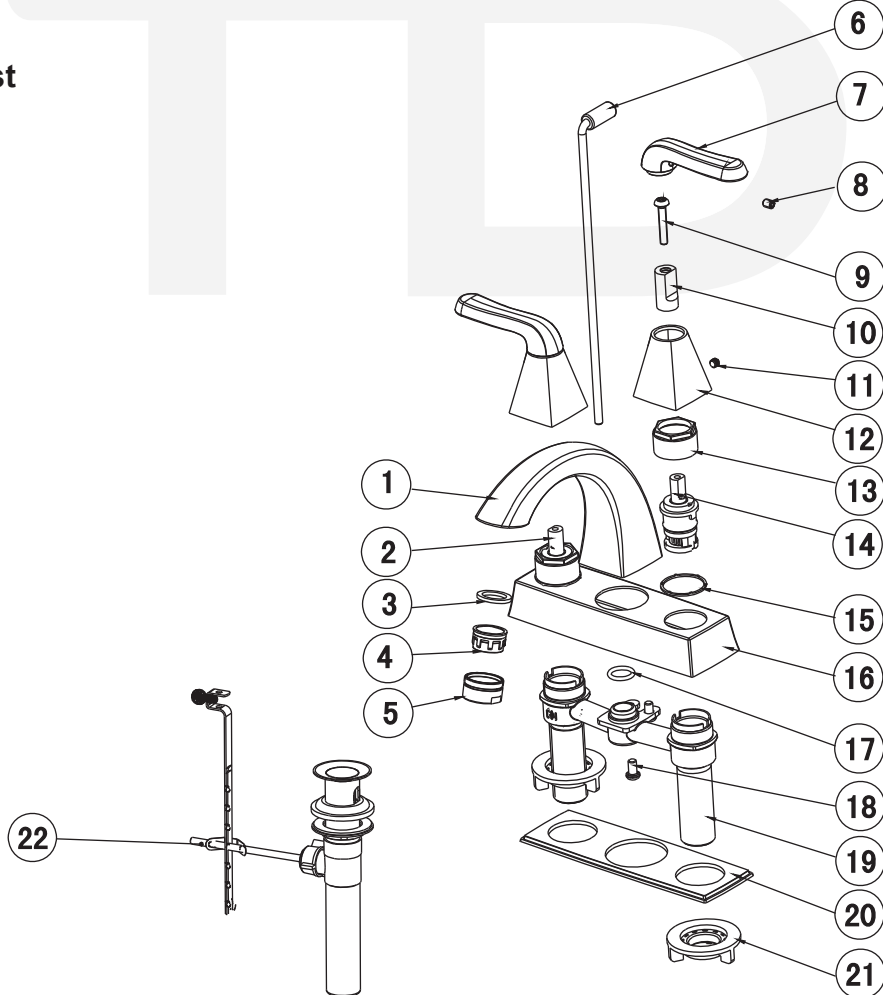

## Description

- 4" center set lavatory faucet
- "MERCED (85)" metal lever handles
- Cast brass spout
- 90 Degree turn ceramic disc cartridges
- Brass pop-up
- 1/2" NPS connections
- 1.5 GPM ASME compliant

## BREAK DOWN Component Parts List

NO.	Part No	Qty
01	CTFN0007	1
02	ATBA0128	1
03	CTWR0021	1
04	ATBX0040	1
05	CTXB0053	1
06	CTMT0028	1
07	CTHZ0316	2
08	CTST0117	2
09	CTST0057	2
10	CTCP0382	2
11	CTST0084	2
12	CTCZ0165	2
13	CTNZ0004	2
14	ATBA0127	1
15	CTWP0075	2
16	CTCZ0164	1
17	CTRR0095	1
18	CTST0010	2
19	ATBY0187	1
20	ATAA0067	1
21	CTNP0011	2
22	ATAA0067	1