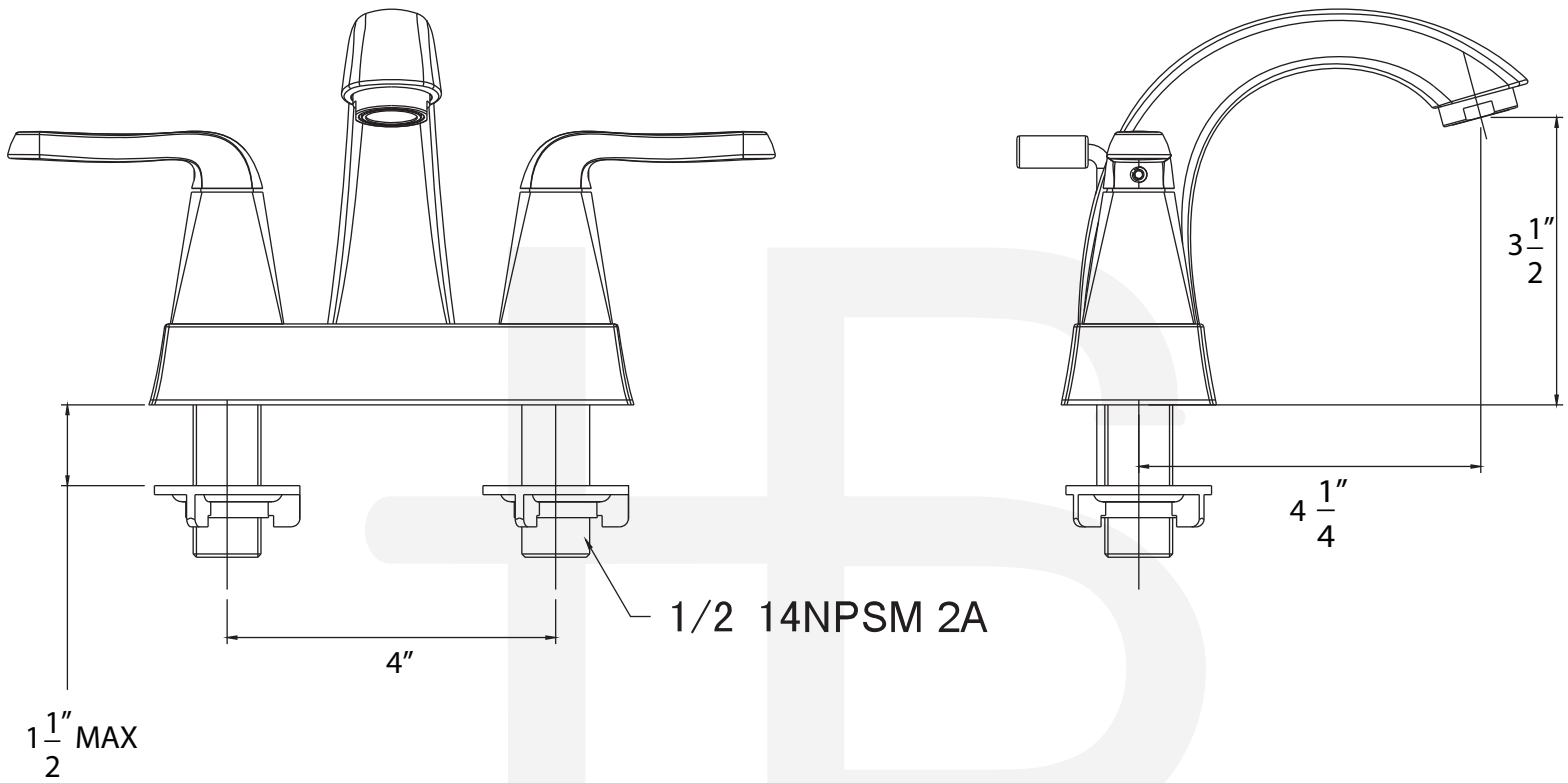

Item Number	Type	Date
85441-xx	Center Set	3/9/2011