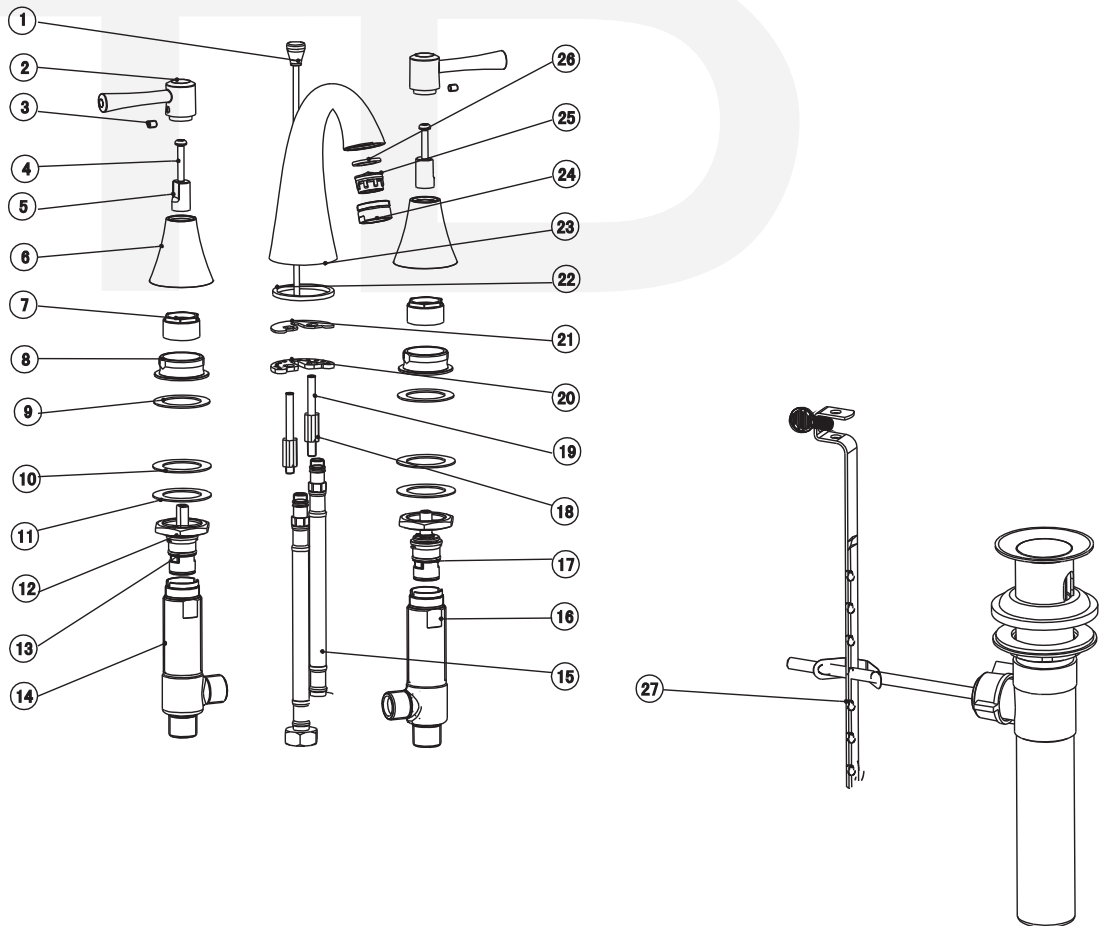

80451-xx - Sienna Widespread Lavatory Faucet

Description

- 8" Wide spread faucet
- Ceramic disc cartridges
- Metal lever handles
- 1.5 GPM ASME compliant

Standards

- Complies with IAPMO UPC/cUPC
- California AB1953 compliant
- NSF - 61-9 tested and compliant
- ADA Accessibility Guidelines for Buildings and Facilities - 4.27.4 Controls and Mechanisms
- CALGreen compliant
- EPA WaterSense Certified by IAPMO R&T

Colors / Finishes

- 01 - Chrome
- 72 - PVD Satin Nickel
- 20 - Antique Bronze

• 80451-xx

BREAK DOWN Component Parts List

NO.	Part No	Qty
01	ATBM0025	1
02	CTHZ0315	2
03	CTST0117	2
04	CTST1005	2
05	CTCP0378	2
06	CTCZ0161	2
07	CTNZ0004	2
08	CTNB0282	2
09	CTWR0297	2
10	CTWR0216	2
11	CTWT0039	2
12	CTNT0022	2
13	ATBA0128	1
14	CTPN0032	1
15	ATBP0068	2
16	CTPN0033	1
17	ATBA0127	1
18	CTNB0063	2
19	CTST0011	2
20	CTWT0059	1
21	CTWR0028	1
22	CTWR0290	1
23	CTFN0010	1
24	CTXB0057	1
25	ATBX0037	1
26	CTWR0021	1
27	ATAA0067	1

Item Number	Type	Date
80451-xx	Widespread Faucet	5/10/2011