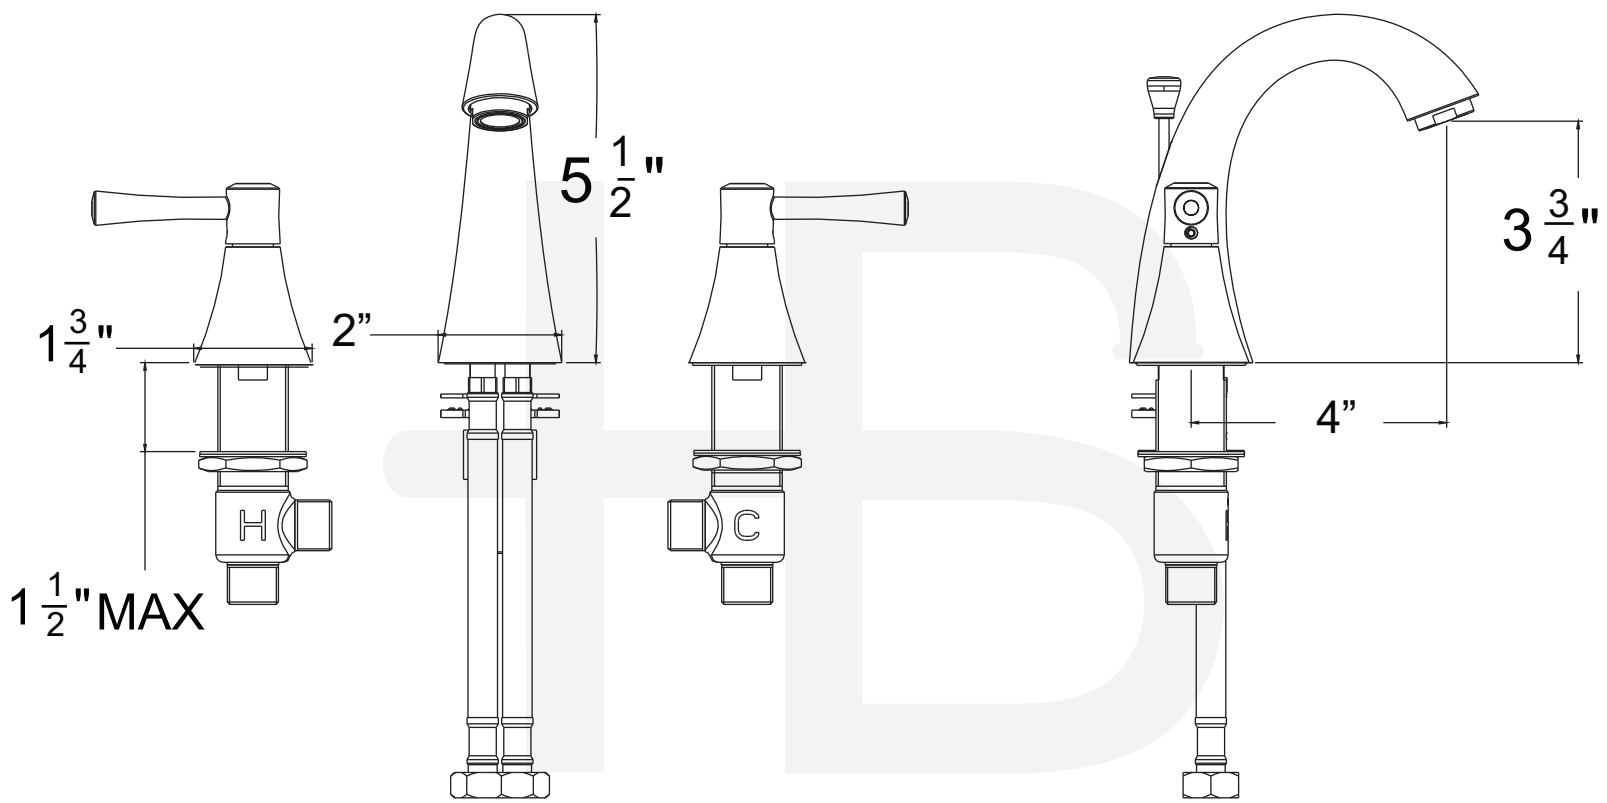

80451-xx - Sienna Widespread Lavatory Faucet

Description

- 8" Wide spread faucet
- Ceramic disc cartridges
- Metal lever handles
- 1.5 GPM ASME compliant

Standards

- Complies with IAPMO UPC/cUPC
- California AB1953 compliant
- NSF - 61-9 tested and compliant
- ADA Accessibility Guidelines for Buildings and Facilities - 4.27.4 Controls and Mechanisms
- CALGreen compliant
- EPA WaterSense Certified by IAPMO R&T

Colors / Finishes

- 01 - Chrome
- 72 - PVD Satin Nickel
- 20 - Antique Bronze

• 80451-xx

BREAK DOWN Component Parts List

NO.	Part No	Qty
01	ATBM0025	1
02	CTHZ0315	2
03	CTST0117	2
04	CTST1005	2
05	CTCP0378	2
06	CTCZ0161	2
07	CTNZ0004	2
08	CTNB0282	2
09	CTWR0297	2
10	CTWR0216	2
11	CTWT0039	2
12	CTNT0022	2
13	ATBA0128	1
14	CTPN0032	1
15	ATBP0068	2
16	CTPN0033	1
17	ATBA0127	1
18	CTNB0063	2
19	CTST0011	2
20	CTWT0059	1
21	CTWR0028	1
22	CTWR0290	1
23	CTFN0010	1
24	CTXB0057	1
25	ATBX0037	1
26	CTWR0021	1
27	ATAA0067	1

Item Number	Type	Date
80451-xx	Widespread Faucet	5/10/2011