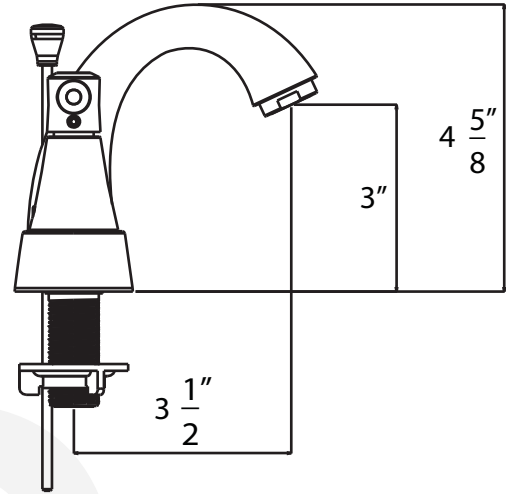

Item Number	Type	Date
80441-xx	Center Set	3/1/2011