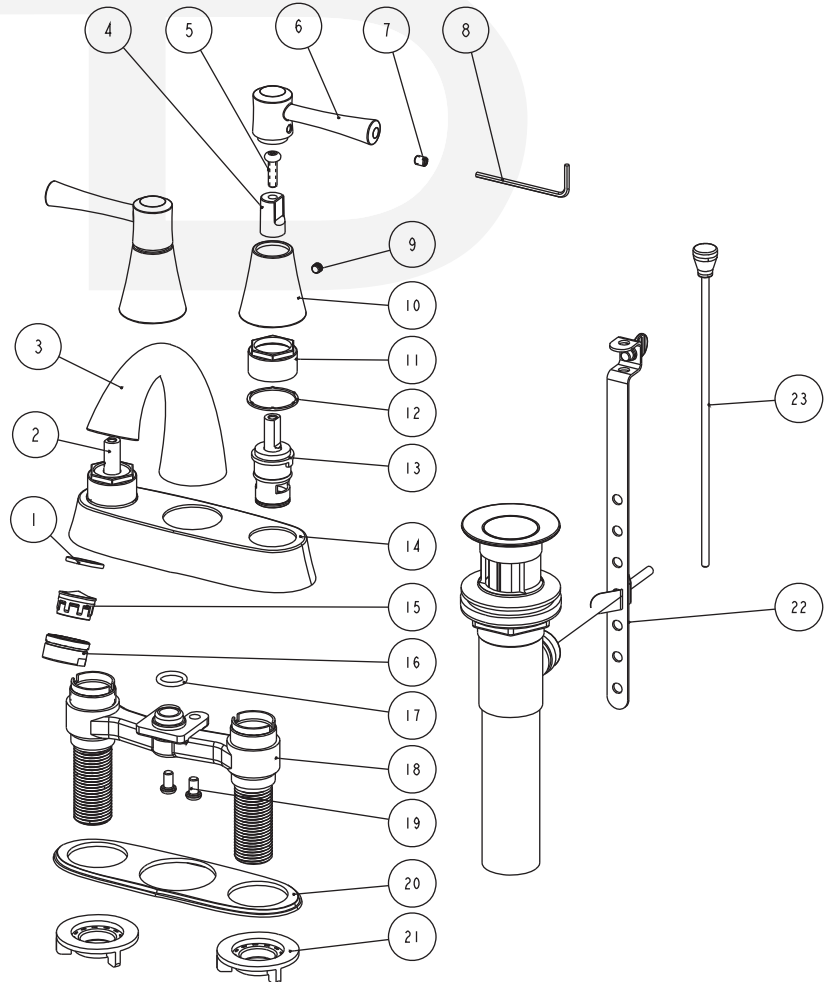

## Description

- 4" center set lavatory faucet
- "CARMEL (80)" metal lever handles
- Cast brass spout
- 90 Degree turn ceramic disc cartridges
- Brass pop-up
- 1/2" NPS connections
- 1.5 GPM ASME compliant

## BREAK DOWN Component Parts List

NO.	Part No	Qty
01	CTWR0021	1
02	ATBA0128	1
03	CTFN0009	1
04	CTCP0382	2
05	CTST0057	2
06	CTHZ0315	2
07	CTST0117	2
08	CTQT0002	1
09	CTST0084	2
10	CTCZ0199	2
11	CTNZ0004	2
12	CTWP0075	2
13	ATBA0127	1
14	CTCZ0159	1
15	ATBX0040	1
16	CTXB0053	1
17	CTRR0095	1
18	ATBY0187	1
19	CTST0010	2
20	CTKP0127	1
21	CTNP0011	2
22	ATAA0067	1
23	ATBM0022	1