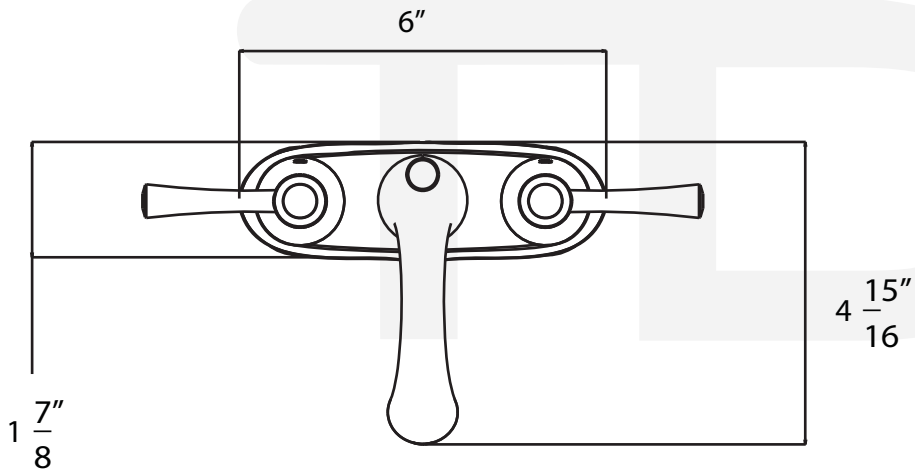

Item Number	Type	Date
80441-xx	Center Set	3/1/2011