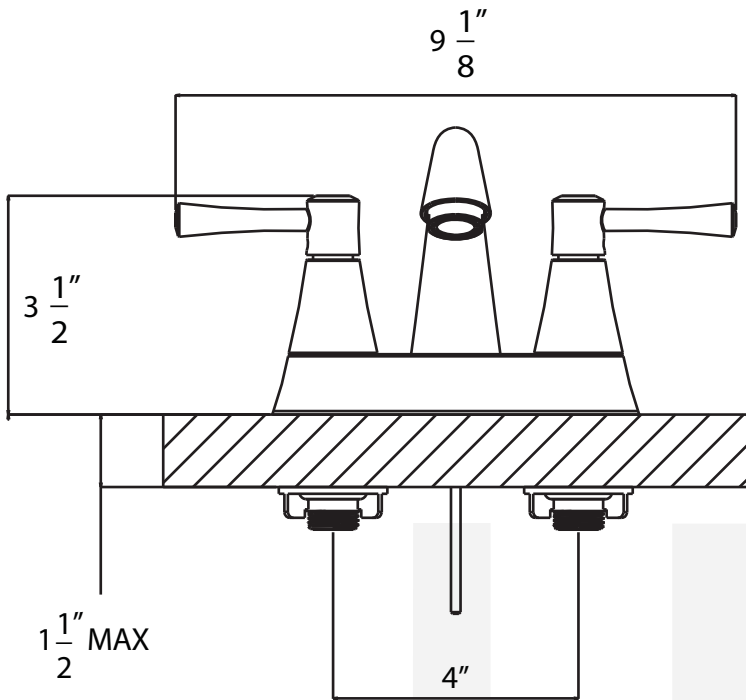

Item Number	Type	Date
80441-xx	Center Set	3/1/2011