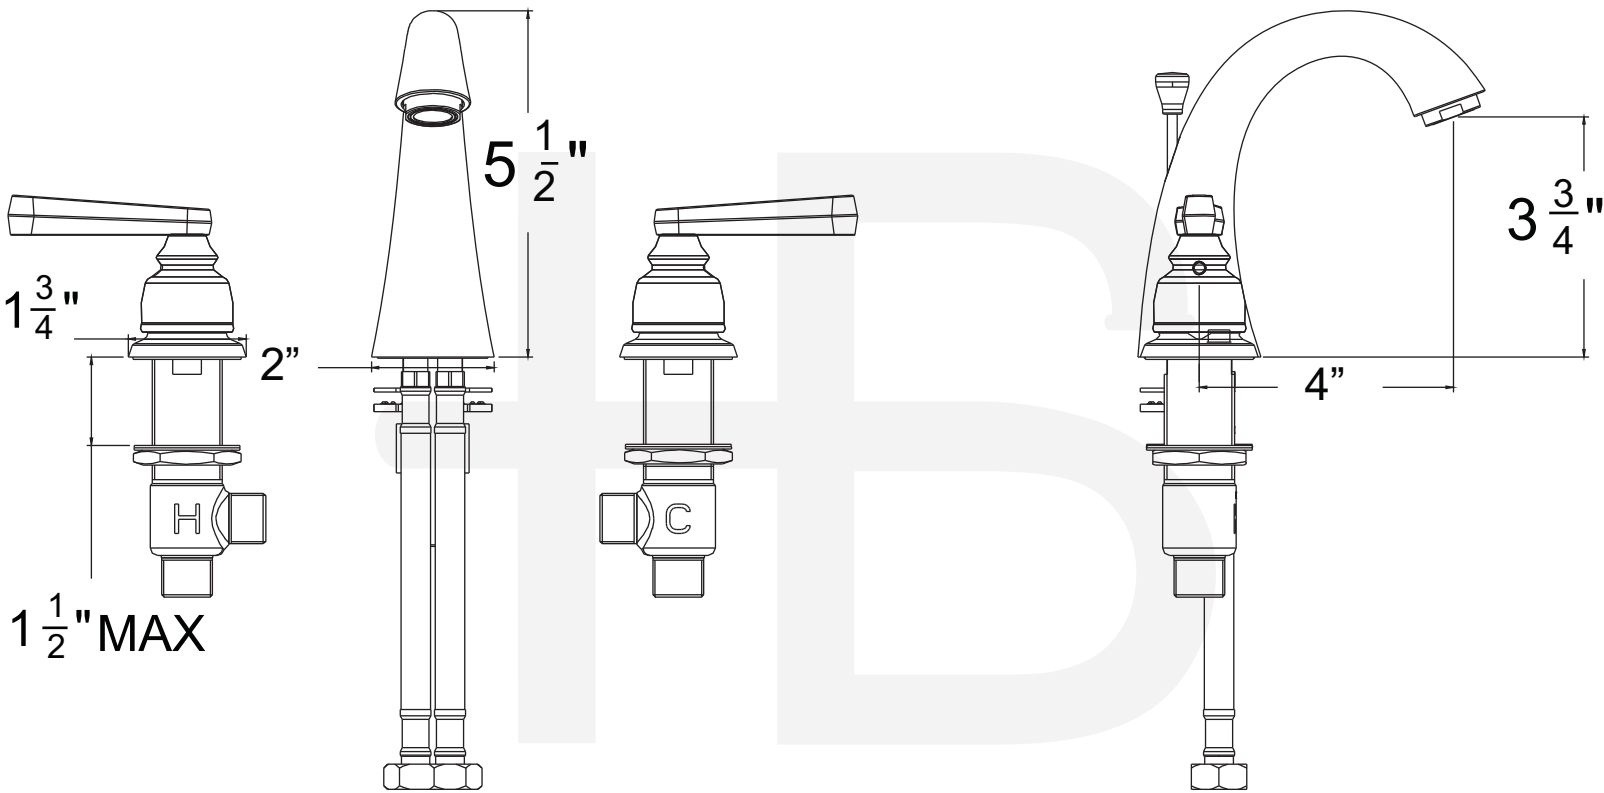

70451-xx - Sienna Widespread Lavatory Faucet

Description

- 8" Wide spread faucet
- Ceramic disc cartridges
- Metal lever handles
- 1.5 GPM ASME compliant

• 70451-xx

Standards

- Complies with IAPMO UPC/cUPC
- California AB1953 compliant
- NSF - 61-9 tested and compliant
- ADA Accessibility Guidelines for Buildings and Facilities - 4.27.4 Controls and Mechanisms
- CALGreen compliant
- EPA WaterSense Certified by IAPMO R&T

Colors / Finishes

- 01 - Chrome
- 72 - PVD Satin Nickel
- 20 - Antique Bronze

BREAK DOWN Component Parts List

NO.	Part No	Qty
01	ATBM0025	1
02	CTHZ0328	1
03	CTST1104	2
04	CTST0117	2
05	CTCZ0186	1
06	CTNZ0004	2
07	CTDB0428	2
08	CTWR0259	2
09	CTWR0216	2
10	CTWT0039	2
11	CTNT0022	2
12	ATBA0128	1
13	CTPN0032	1
14	ATBP0068	2
15	CTPN0033	1
16	ATBA0127	1
17	CTNB0063	2
18	CTST0011	2
19	CTWT0059	1
20	CTWR0028	1
21	CTWR0290	1
22	CTFN0010	1
23	CTCZ0185	1
24	CTXB0057	1
25	CTHZ0327	1
26	ATBX0037	1
27	CTWR0021	1
28	ATAA0067	1

Item Number	Type	Date
70451-xx	Widespread Faucet	5/10/2011