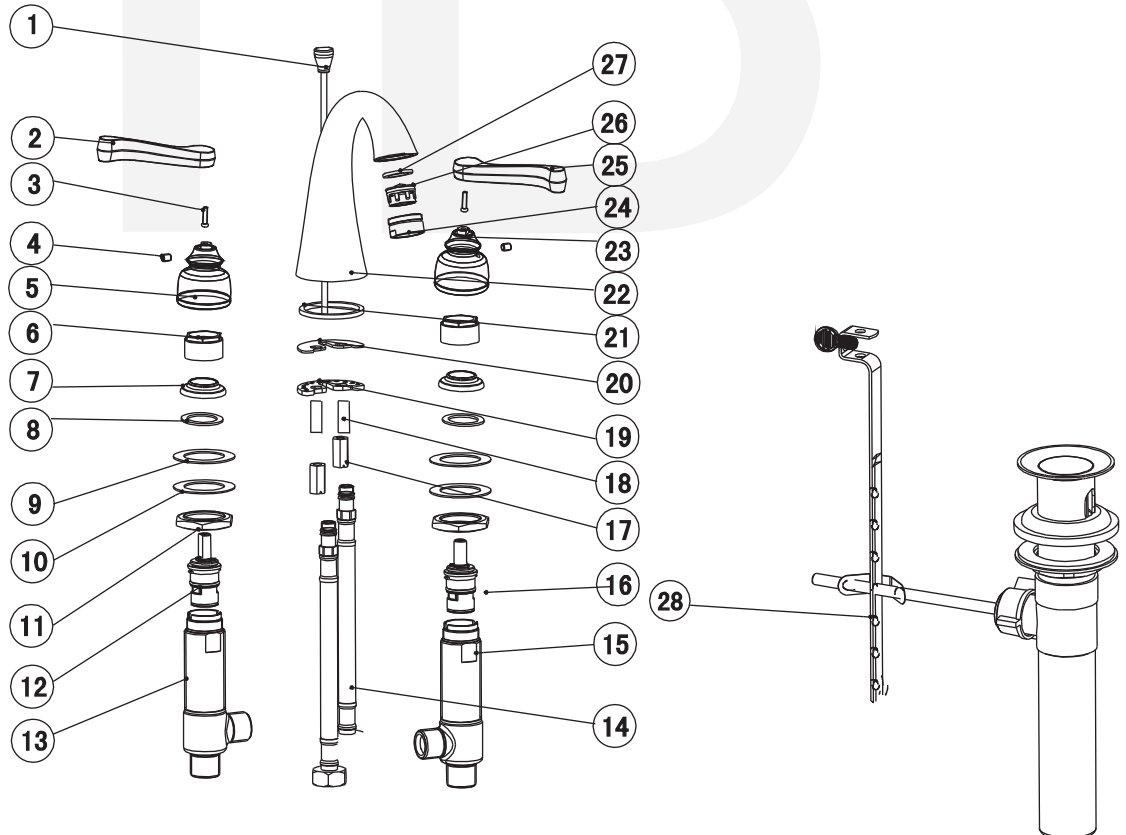

70451-xx - Sienna Widespread Lavatory Faucet

Description

- 8" Wide spread faucet
- Ceramic disc cartridges
- Metal lever handles
- 1.5 GPM ASME compliant

• 70451-xx

Standards

- Complies with IAPMO UPC/cUPC
- California AB1953 compliant
- NSF - 61-9 tested and compliant
- ADA Accessibility Guidelines for Buildings and Facilities - 4.27.4 Controls and Mechanisms
- CALGreen compliant
- EPA WaterSense Certified by IAPMO R&T

Colors / Finishes

- 01 - Chrome
- 72 - PVD Satin Nickel
- 20 - Antique Bronze

BREAK DOWN Component Parts List

NO.	Part No	Qty
01	ATBM0025	1
02	CTHZ0328	1
03	CTST1104	2
04	CTST0117	2
05	CTCZ0186	1
06	CTNZ0004	2
07	CTDB0428	2
08	CTWR0259	2
09	CTWR0216	2
10	CTWT0039	2
11	CTNT0022	2
12	ATBA0128	1
13	CTPN0032	1
14	ATBP0068	2
15	CTPN0033	1
16	ATBA0127	1
17	CTNB0063	2
18	CTST0011	2
19	CTWT0059	1
20	CTWR0028	1
21	CTWR0290	1
22	CTFN0010	1
23	CTCZ0185	1
24	CTXB0057	1
25	CTHZ0327	1
26	ATBX0037	1
27	CTWR0021	1
28	ATAA0067	1

Item Number	Type	Date
70451-xx	Widespread Faucet	5/10/2011