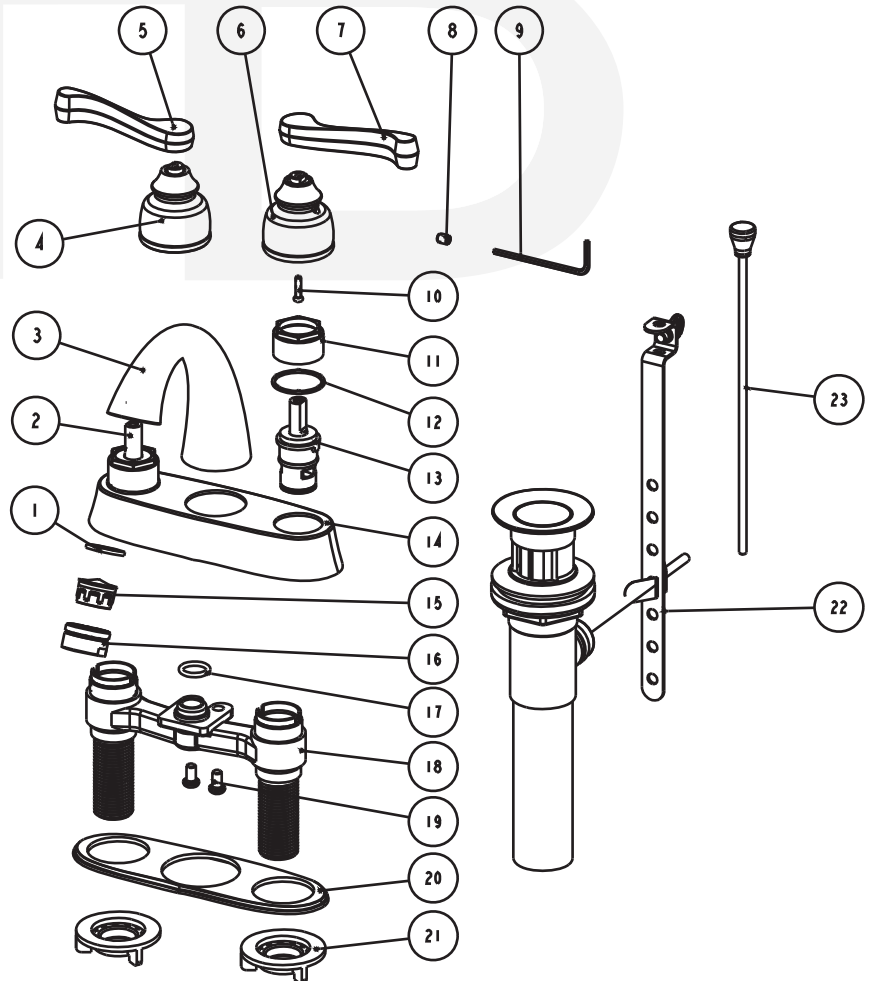

## Description

- 4" center set lavatory faucet
- "SIENNA (70)" metal lever handles
- Cast brass spout
- 90 Degree turn ceramic disc cartridges
- Brass pop-up
- 1/2" NPS connections
- 1.5 GPM ASME compliant

## BREAK DOWN Component Parts List

| NO. | Part No  | Qty |
|-----|----------|-----|
| 01  | CTWR0021 | 1   |
| 02  | ATBA0128 | 1   |
| 03  | CTFN0009 | 1   |
| 04  | CTCZ0186 | 1   |
| 05  | CTHZ0328 | 1   |
| 06  | CTCZ0185 | 1   |
| 07  | CTHZ0327 | 1   |
| 08  | CTST0117 | 2   |
| 09  | CCQT0002 | 1   |
| 10  | CTST1104 | 2   |
| 11  | CTNZ0004 | 2   |
| 12  | CTWP0075 | 2   |
| 13  | ATBA0127 | 1   |
| 14  | CTCZ0159 | 1   |
| 15  | ATBX0040 | 1   |
| 16  | CTXB0053 | 1   |
| 17  | CTRR0095 | 1   |
| 18  | ATBY0187 | 1   |
| 19  | CTST0010 | 2   |
| 20  | CTKP0127 | 1   |
| 21  | CTNP0011 | 2   |
| 22  | ATAA0067 | 1   |
| 23  | ATBM0022 | 1   |