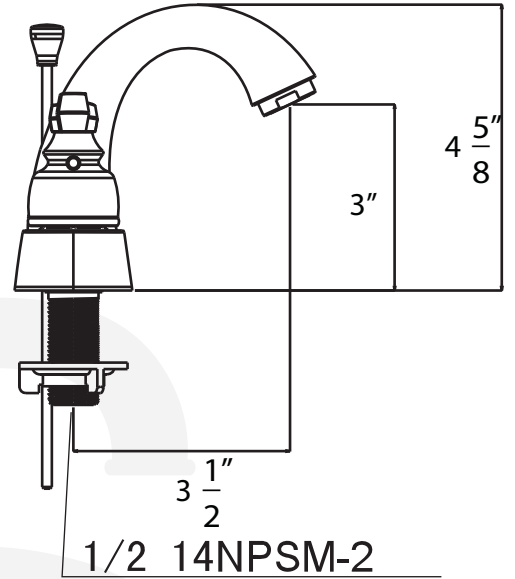

## Description

- 4" center set lavatory faucet
- "SIENNA (70)" metal lever handles
- Cast brass spout
- 90 Degree turn ceramic disc cartridges
- Brass pop-up
- 1/2" NPS connections
- 1.5 GPM ASME compliant

## BREAK DOWN Component Parts List

| NO. | Part No  | Qty |
|-----|----------|-----|
| 01  | CTWR0021 | 1   |
| 02  | ATBA0128 | 1   |
| 03  | CTFN0009 | 1   |
| 04  | CTCZ0186 | 1   |
| 05  | CTHZ0328 | 1   |
| 06  | CTCZ0185 | 1   |
| 07  | CTHZ0327 | 1   |
| 08  | CTST0117 | 2   |
| 09  | CCQT0002 | 1   |
| 10  | CTST1104 | 2   |
| 11  | CTNZ0004 | 2   |
| 12  | CTWP0075 | 2   |
| 13  | ATBA0127 | 1   |
| 14  | CTCZ0159 | 1   |
| 15  | ATBX0040 | 1   |
| 16  | CTXB0053 | 1   |
| 17  | CTRR0095 | 1   |
| 18  | ATBY0187 | 1   |
| 19  | CTST0010 | 2   |
| 20  | CTKP0127 | 1   |
| 21  | CTNP0011 | 2   |
| 22  | ATAA0067 | 1   |
| 23  | ATBM0022 | 1   |