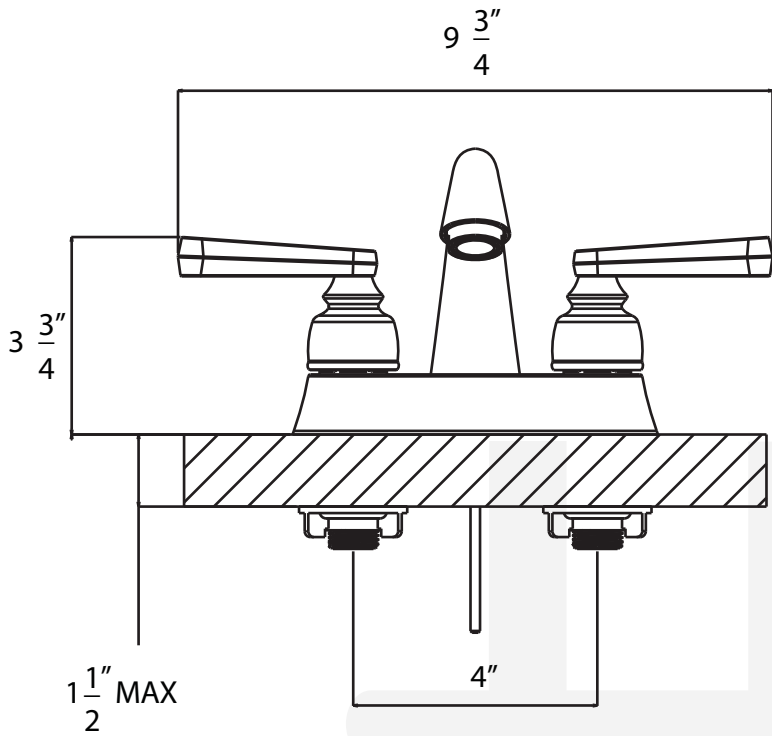

Item Number	Type	Date
70441-xx	Center Set	3/10/2011