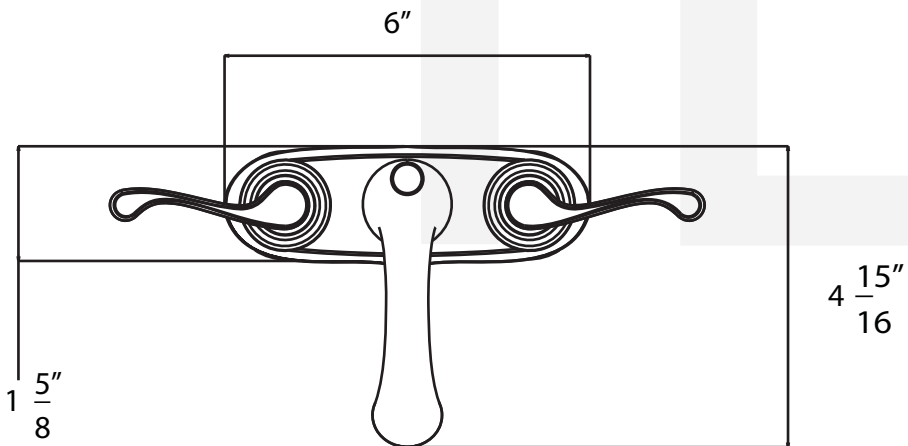

Item Number	Type	Date
70441-xx	Center Set	3/10/2011