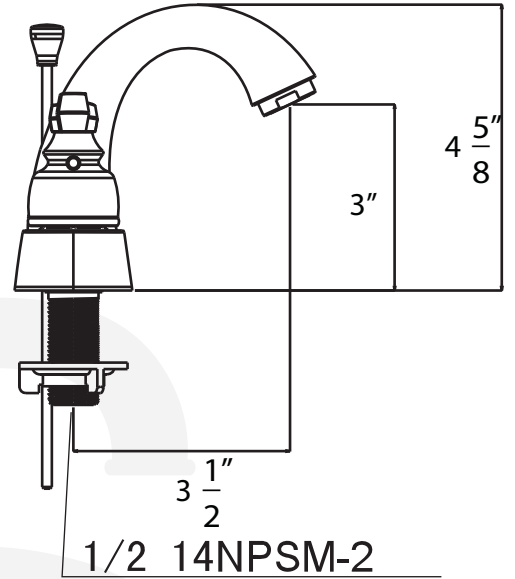

70441-xx - 4" center Set

Description

- 4" center set lavatory faucet
- "SIENNA (70)" metal lever handles
- Cast brass spout
- 90 Degree turn ceramic disc cartridges
- Brass pop-up
- 1/2" NPS connections
- 1.5 GPM ASME compliant

• 70441-xx

Colors / Finishes

- 01 - Chrome
- 72 - PVD Satin Nickel
- 20 - Antique Bronze

BREAK DOWN Component Parts List

NO.	Part No	Qty
01	CTWR0021	1
02	ATBA0128	1
03	CTFN0009	1
04	CTCZ0186	1
05	CTHZ0328	1
06	CTCZ0185	1
07	CTHZ0327	1
08	CTST0117	2
09	CCQT0002	1
10	CTST1104	2
11	CTNZ0004	2
12	CTWP0075	2
13	ATBA0127	1
14	CTCZ0159	1
15	ATBX0040	1
16	CTXB0053	1
17	CTRR0095	1
18	ATBY0187	1
19	CTST0010	2
20	CTKP0127	1
21	CTNP0011	2
22	ATAA0067	1
23	ATBM0022	1