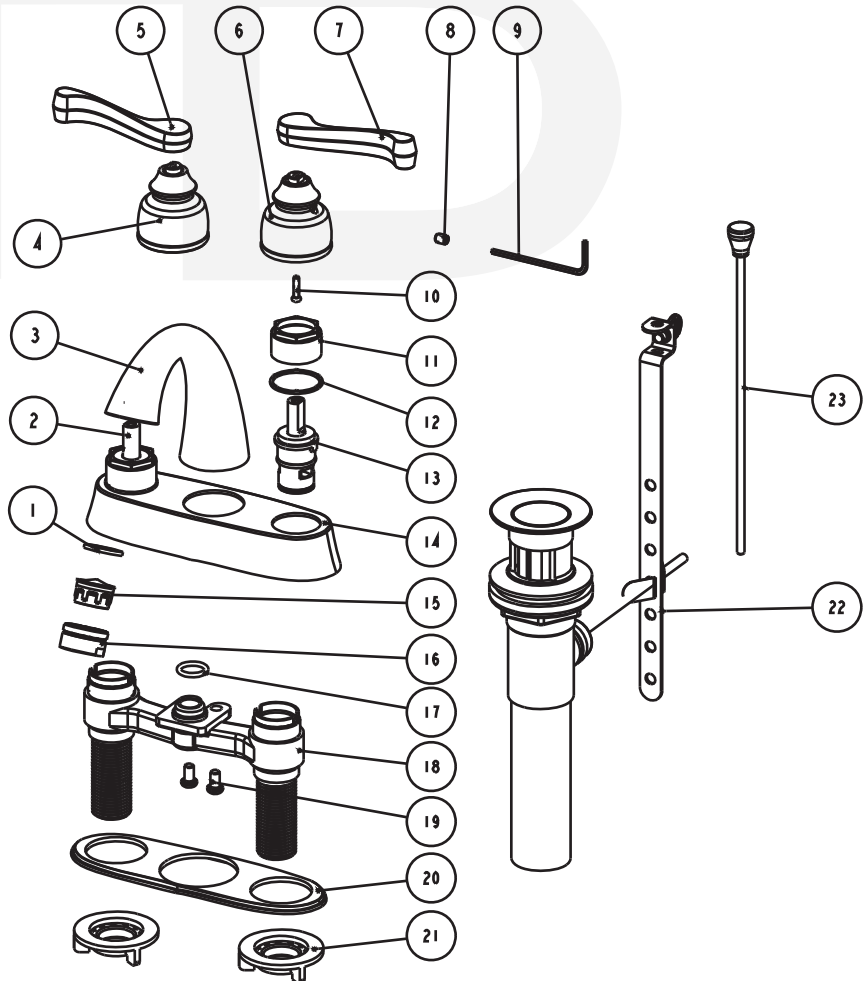

70441-xx - 4" center Set

Description

- 4" center set lavatory faucet
- "SIENNA (70)" metal lever handles
- Cast brass spout
- 90 Degree turn ceramic disc cartridges
- Brass pop-up
- 1/2" NPS connections
- 1.5 GPM ASME compliant

• 70441-xx

Colors / Finishes

- 01 - Chrome
- 72 - PVD Satin Nickel
- 20 - Antique Bronze

BREAK DOWN Component Parts List

NO.	Part No	Qty
01	CTWR0021	1
02	ATBA0128	1
03	CTFN0009	1
04	CTCZ0186	1
05	CTHZ0328	1
06	CTCZ0185	1
07	CTHZ0327	1
08	CTST0117	2
09	CCQT0002	1
10	CTST1104	2
11	CTNZ0004	2
12	CTWP0075	2
13	ATBA0127	1
14	CTCZ0159	1
15	ATBX0040	1
16	CTXB0053	1
17	CTRR0095	1
18	ATBY0187	1
19	CTST0010	2
20	CTKP0127	1
21	CTNP0011	2
22	ATAA0067	1
23	ATBM0022	1