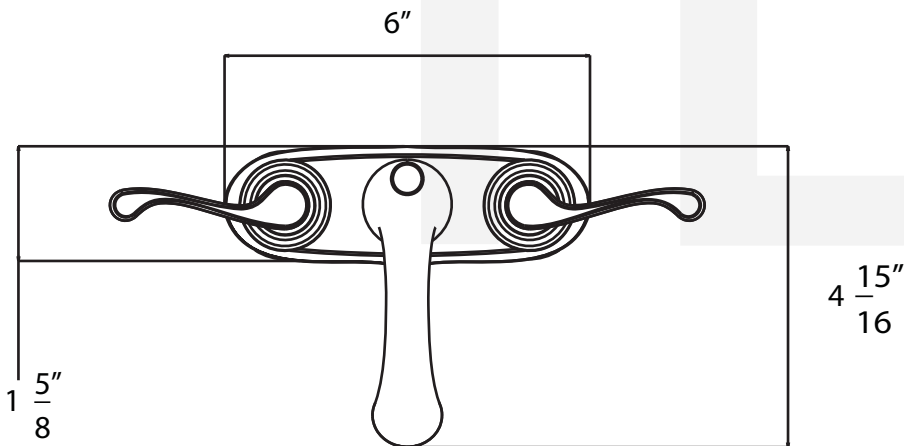

70441-xx - 4" center Set

Description

- 4" center set lavatory faucet
- "SIENNA (70)" metal lever handles
- Cast brass spout
- 90 Degree turn ceramic disc cartridges
- Brass pop-up
- 1/2" NPS connections
- 1.5 GPM ASME compliant

• 70441-xx

Colors / Finishes

- 01 - Chrome
- 72 - PVD Satin Nickel
- 20 - Antique Bronze

BREAK DOWN Component Parts List

NO.	Part No	Qty
01	CTWR0021	1
02	ATBA0128	1
03	CTFN0009	1
04	CTCZ0186	1
05	CTHZ0328	1
06	CTCZ0185	1
07	CTHZ0327	1
08	CTST0117	2
09	CCQT0002	1
10	CTST1104	2
11	CTNZ0004	2
12	CTWP0075	2
13	ATBA0127	1
14	CTCZ0159	1
15	ATBX0040	1
16	CTXB0053	1
17	CTRR0095	1
18	ATBY0187	1
19	CTST0010	2
20	CTKP0127	1
21	CTNP0011	2
22	ATAA0067	1
23	ATBM0022	1