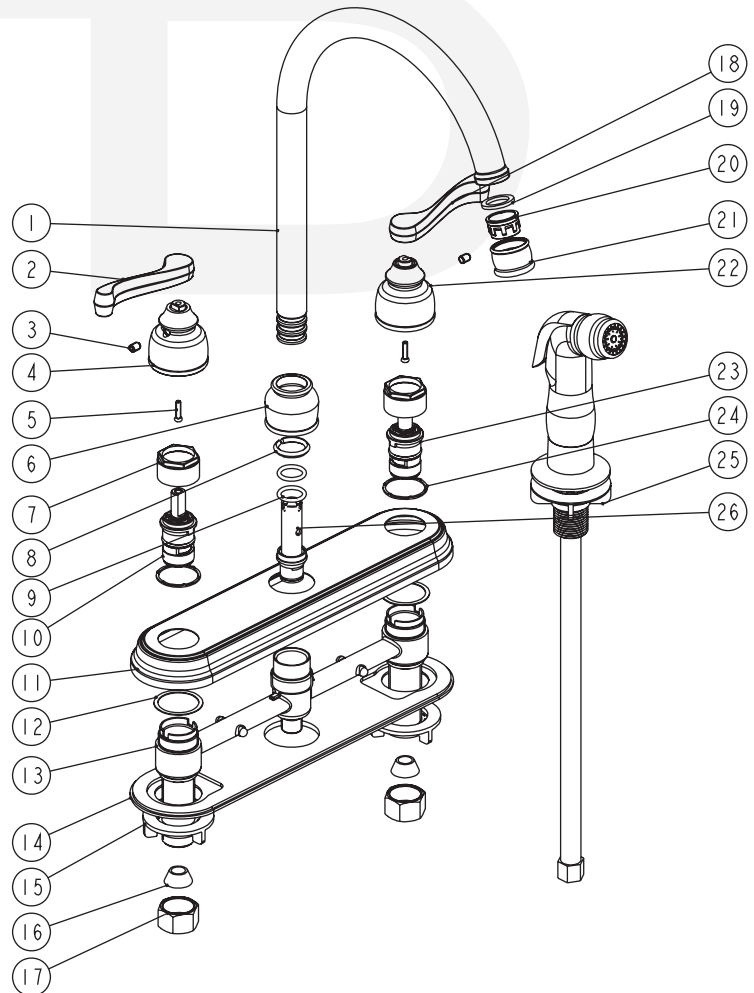

**70220-xx, 70230-xx - Kitchen faucet**

**Description**

- 8" center kitchen faucet with and w/o side sprayer
- "SIENNA (70)" metal lever handles
- 360° swing angle, 8 3/4" high arch brass spout
- 90° turn ceramic disc cartridges
- 1/2" NPS connections
- 1.8 GPM ASME Compliant

**Colors / Finishes**

- 01 - Chrome
- 72 - PVD Satin Nickel
- 20 - Antique Bronze

• 70220-xx

• 70230-xx

**BREAK DOWN  
Component Parts List**

NO.	Part No	Qty			
		70220	70221	70230	70231
01	CTPB0040	1		1	
01	CTPB0504		1		1
02	CTHZ0328	1	1	1	1
03	CTST0117	2	2	2	2
04	CTCZ0186	1	1	1	1
05	CTST1104	2	2	2	2
06	CTNP0049	1		1	
06	CTNP0050		1		1
07	CTNZ0004	2	2	2	2
08	CTRP0007	1	1	1	1
09	CTRR0023	2	2	2	2
10	ATBA0128	1	1	1	1
11	CTCT0057	1	1	1	1
12	CTWT0076	2	2	2	2
13	CTYN0054	1	1		
13	CTYN0055			1	1
14	CTKP0132	1	1	1	1
15	CTNP0011	2	2	2	2
16	CTWR0020	2	2	2	2
17	CTNB0018	2	2	2	2
18	CTHZ0327	1	1	1	1
19	CTWR0021	1		1	
19	CTWR0254		1		1
20	ATBX0037	1	1	1	1
21	CTXP0017	1		1	
21	CTXB0057		1		1
22	CTCZ0185	1	1	1	1
23	ATBA0127	1	1	1	1
24	CTWP0075	2	2	2	2
25	ATBP0265			1	1
26	ATBA0129			1	1