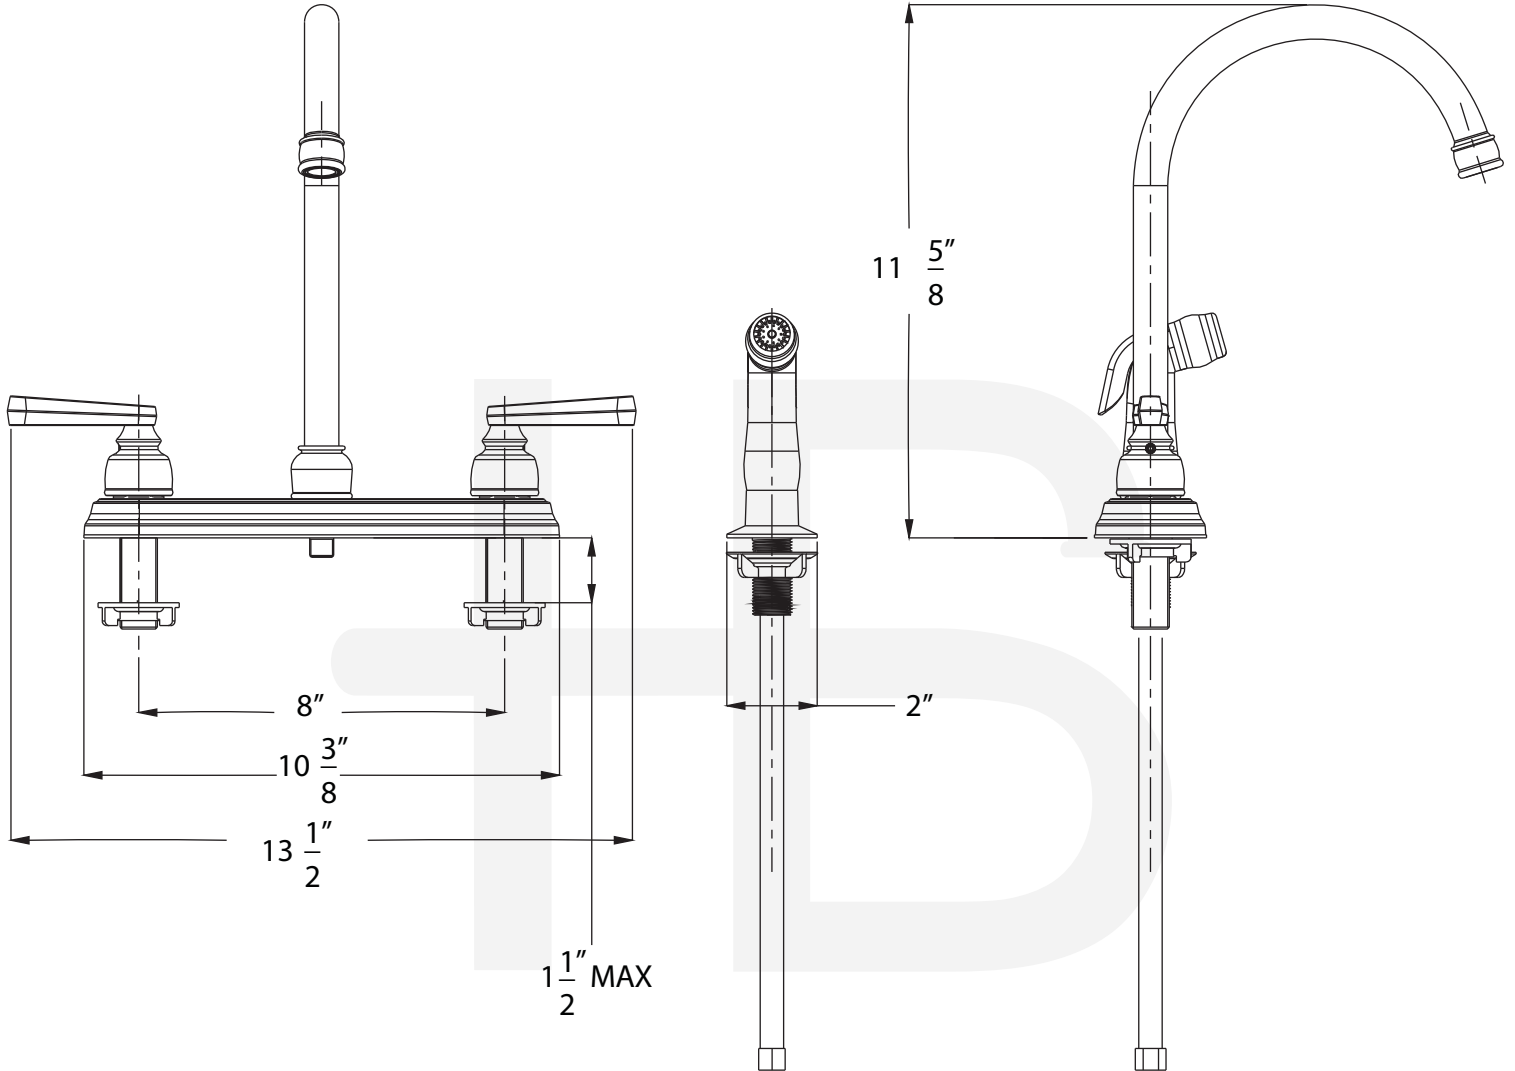

**70220-xx, 70230-xx - Kitchen faucet**

**Description**

- 8" center kitchen faucet with and w/o side sprayer
- "SIENNA (70)" metal lever handles
- 360° swing angle, 8 3/4" high arch brass spout
- 90° turn ceramic disc cartridges
- 1/2" NPS connections
- 1.8 GPM ASME Compliant

**Colors / Finishes**

- 01 - Chrome
- 72 - PVD Satin Nickel
- 20 - Antique Bronze

• 70220-xx

• 70230-xx

**BREAK DOWN  
Component Parts List**

NO.	Part No	Qty			
		70220	70221	70230	70231
01	CTPB0040	1		1	
01	CTPB0504		1		1
02	CTHZ0328	1	1	1	1
03	CTST0117	2	2	2	2
04	CTCZ0186	1	1	1	1
05	CTST1104	2	2	2	2
06	CTNP0049	1		1	
06	CTNP0050		1		1
07	CTNZ0004	2	2	2	2
08	CTRP0007	1	1	1	1
09	CTRR0023	2	2	2	2
10	ATBA0128	1	1	1	1
11	CTCT0057	1	1	1	1
12	CTWT0076	2	2	2	2
13	CTYN0054	1	1		
13	CTYN0055			1	1
14	CTKP0132	1	1	1	1
15	CTNP0011	2	2	2	2
16	CTWR0020	2	2	2	2
17	CTNB0018	2	2	2	2
18	CTHZ0327	1	1	1	1
19	CTWR0021	1		1	
19	CTWR0254		1		1
20	ATBX0037	1	1	1	1
21	CTXP0017	1		1	
21	CTXB0057		1		1
22	CTCZ0185	1	1	1	1
23	ATBA0127	1	1	1	1
24	CTWP0075	2	2	2	2
25	ATBP0265			1	1
26	ATBA0129			1	1

Item Number	Type	Date
70220-xx, 70230-xx	Kitchen faucet	3/11/2011