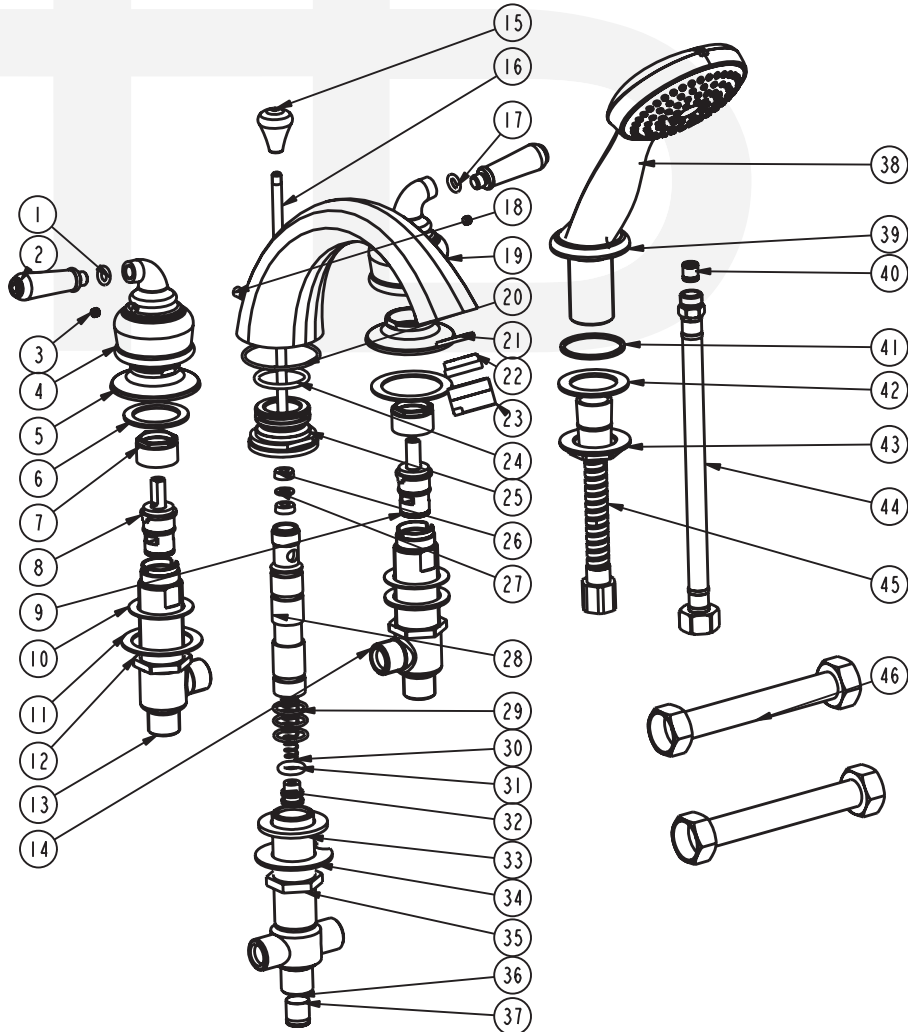

**63740-xx Roman Tub Faucet with hand shower**

**Description**

- 4pc roman set w/ hand shower
- Lever handles
- 90 deg turn ceramic disc cartridges
- 59" metal shower hose
- 1/2" NPT connections
- 10 GPM

• 63740-xx

- Complies with IAPMO UPC/cUPC
- ADA Accessibility Guidelines for Buildings and Facilities - 4.27.4 Controls and Mechanisms

**Colors / Finishes**

- 01 - Chrome
- 72 - PVD Satin Nickel
- 20- Antique Bronze

**BREAK DOWN  
Component Parts List**

46	ATBP0157	2
45	ATBP0070	1
44	ATBP0071	1
43	CTNB0016	1
42	CTWR0061	1
41	CTWR0060	1
40	ATBA0100	1
39	CTDB0042	1
38	ATBE0126	1
37	ATBA4027	1
36	CTPB0188	1
35	CTNB0156	1
34	CTWT0038	1
33	CTWR0217	1
32	CTDB0193	1
31	CTRR0199	1
30	CTBT0077	1
29	CTRR0062	3
28	CTPB0468	1
27	CTWB0089	1
26	CTWR0295	2
25	CTDB0191	1
24	CTRR0197	1
23	CTXB0021	1
22	CTQP0090	1
21	CTWR0018	1
20	CTRR0085	1
19	CTYB0512	1
18	CTST0197	1
17	CTRR0155-XD	1
16	CTMB0184	1
15	CTHB0119	1
14	CTPB0501	1
13	CTPB0500	1
12	CTNT0022	2
11	CTWR0115	2
10	CTWT0065	2
9	ATBA0127	1
8	ATBA0128	1
7	CTNZ0004	2
6	CTWR0276	2
5	CTDB0427	2
4	CTCZ0191	2
3	CTST0084	2
2	CTHP0035	2
1	CTRR0155-XR	1
NO.	Part No	Qty

Item Number	Type	Date
63740-xx	Roman Tub Filler	3/11/2011