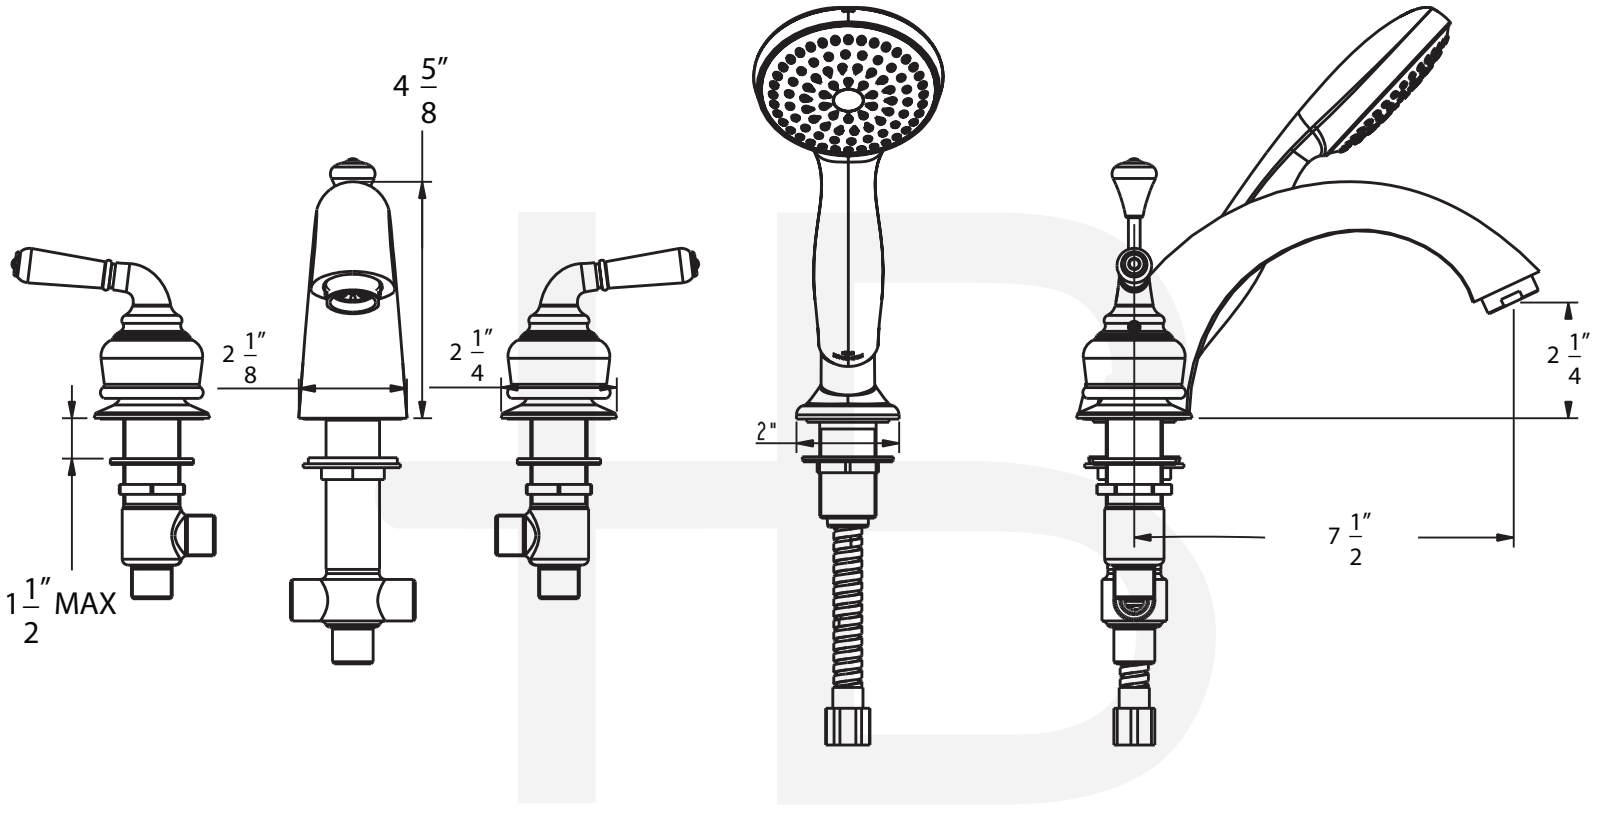

**63740-xx Roman Tub Faucet with hand shower**

**Description**

- 4pc roman set w/ hand shower
- Lever handles
- 90 deg turn ceramic disc cartridges
- 59" metal shower hose
- 1/2" NPT connections
- 10 GPM

• 63740-xx

- Complies with IAPMO UPC/cUPC
- ADA Accessibility Guidelines for Buildings and Facilities - 4.27.4 Controls and Mechanisms

**Colors / Finishes**

- 01 - Chrome
- 72 - PVD Satin Nickel
- 20- Antique Bronze

**BREAK DOWN  
Component Parts List**

46	ATBP0157	2
45	ATBP0070	1
44	ATBP0071	1
43	CTNB0016	1
42	CTWR0061	1
41	CTWR0060	1
40	ATBA0100	1
39	CTDB0042	1
38	ATBE0126	1
37	ATBA4027	1
36	CTPB0188	1
35	CTNB0156	1
34	CTWT0038	1
33	CTWR0217	1
32	CTDB0193	1
31	CTRR0199	1
30	CTBT0077	1
29	CTRR0062	3
28	CTPB0468	1
27	CTWB0089	1
26	CTWR0295	2
25	CTDB0191	1
24	CTRR0197	1
23	CTXB0021	1
22	CTQP0090	1
21	CTWR0018	1
20	CTRR0085	1
19	CTYB0512	1
18	CTST0197	1
17	CTRR0155-XD	1
16	CTMB0184	1
15	CTHB0119	1
14	CTPB0501	1
13	CTPB0500	1
12	CTNT0022	2
11	CTWR0115	2
10	CTWT0065	2
9	ATBA0127	1
8	ATBA0128	1
7	CTNZ0004	2
6	CTWR0276	2
5	CTDB0427	2
4	CTCZ0191	2
3	CTST0084	2
2	CTHP0035	2
1	CTRR0155-XR	1
NO.	Part No	Qty

Item Number	Type	Date
63740-xx	Roman Tub Filler	3/11/2011