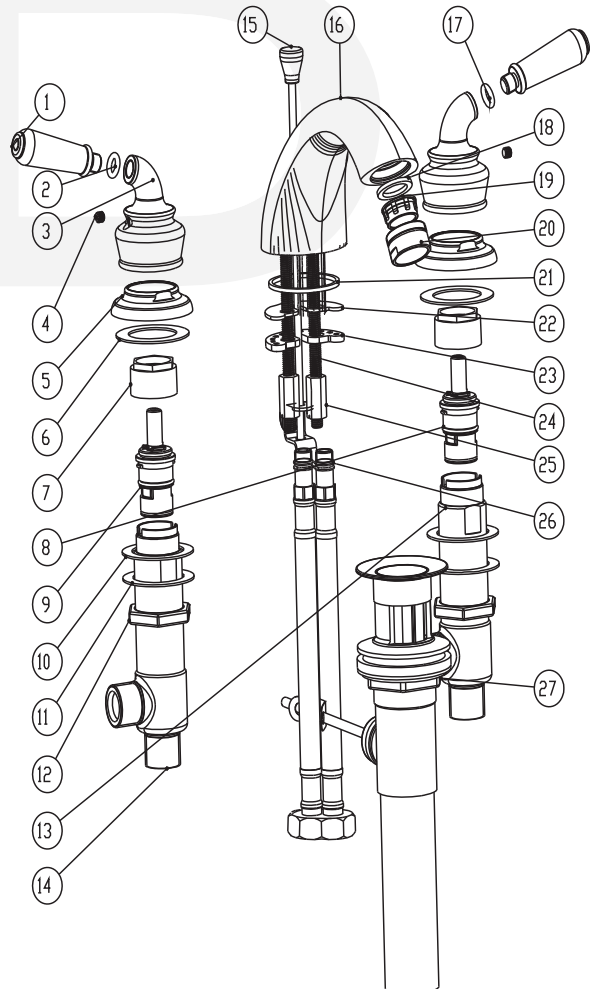

63451-xx - Cypress Widespread Lavatory Faucet

Description

- 8" Wide spread faucet
- Ceramic disc cartridges
- 1.5 GPM ASME compliant

• 63451-xx

Standards

- Complies with IAPMO UPC/cUPC
- California AB1953 compliant
- NSF - 61-9 tested and compliant
- ADA Accessibility Guidelines for Buildings and Facilities - 4.27.4 Controls and Mechanisms
- CALGreen compliant
- EPA WaterSense Certified by IAPMO R&T

Colors / Finishes

- 01 - Chrome
- 72 - PVD Satin Nickel
- 20 - Antique Bronze

BREAK DOWN Component Parts List

NO.	Part No	Qty
01	CTHP0035	2
02	CTRR0155-XR	1
03	CTCZ0158	2
04	CTST0084	2
05	CTDB0428	2
06	CTWR0216	2
07	CTNZ0004	2
08	ATBA0127	1
09	ATBA0128	1
10	CTWR0276	2
11	CTWT0065	2
12	CTNT0022	2
13	CTPN0033	1
14	CTPN0032	1
15	ATBM0022	1
16	CTYN0059	1
17	CTRR0155-XD	1
18	CTWR0021	1
19	ATBX0040	1
20	CTXB0053	1
21	CTWR0060	1
22	CTWR0028	1
23	CTWT0059	1
24	CTST0013	2
25	CTNB0063	2
26	ATBP0068	2
27	ATAA0067	1

Item Number	Type	Date
63451-xx	Widespread Faucet	5/10/2011