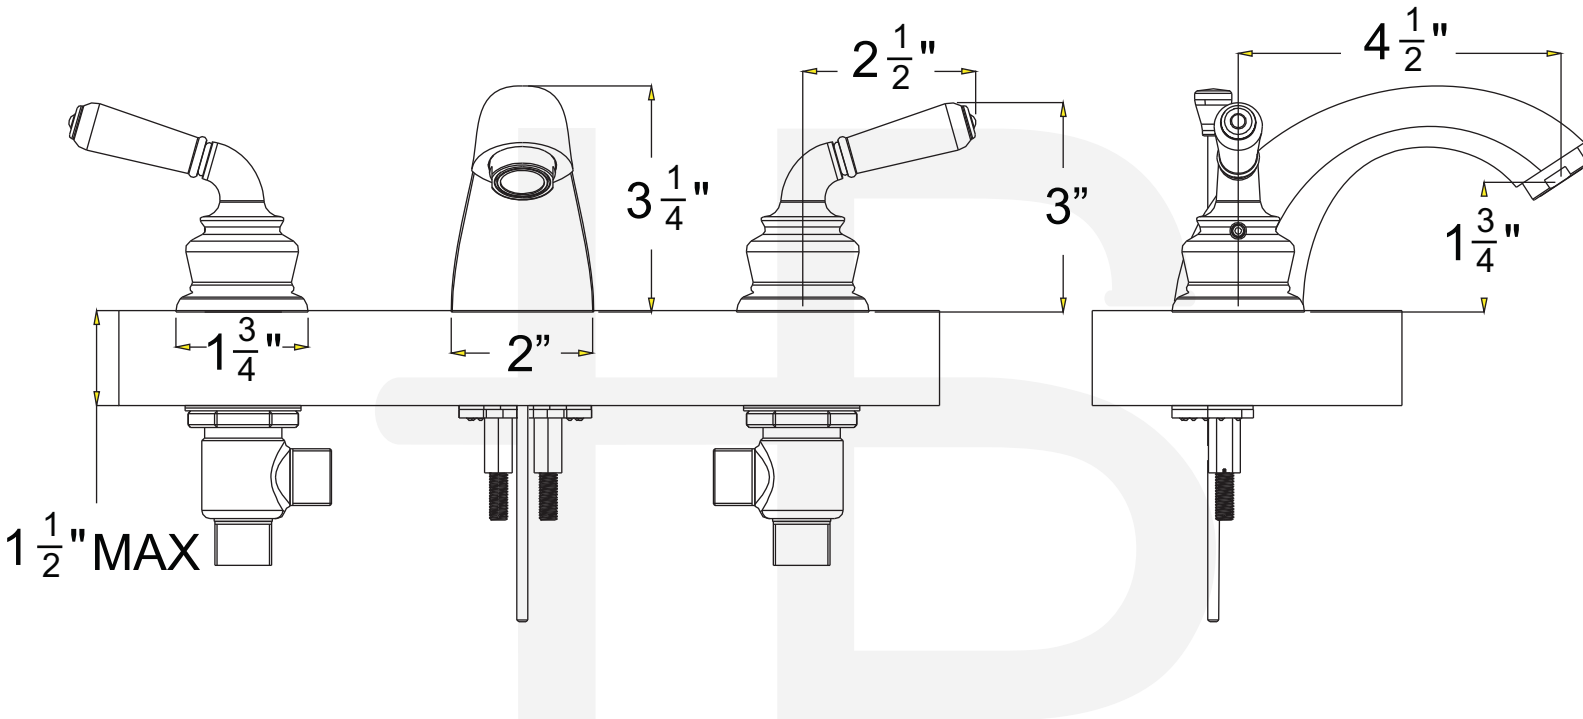

63451-xx - Cypress Widespread Lavatory Faucet

Description

- 8" Wide spread faucet
- Ceramic disc cartridges
- 1.5 GPM ASME compliant

• 63451-xx

Standards

- Complies with IAPMO UPC/cUPC
- California AB1953 compliant
- NSF - 61-9 tested and compliant
- ADA Accessibility Guidelines for Buildings and Facilities - 4.27.4 Controls and Mechanisms
- CALGreen compliant
- EPA WaterSense Certified by IAPMO R&T

Colors / Finishes

- 01 - Chrome
- 72 - PVD Satin Nickel
- 20 - Antique Bronze

BREAK DOWN Component Parts List

NO.	Part No	Qty
01	CTHP0035	2
02	CTRR0155-XR	1
03	CTCZ0158	2
04	CTST0084	2
05	CTDB0428	2
06	CTWR0216	2
07	CTNZ0004	2
08	ATBA0127	1
09	ATBA0128	1
10	CTWR0276	2
11	CTWT0065	2
12	CTNT0022	2
13	CTPN0033	1
14	CTPN0032	1
15	ATBM0022	1
16	CTYN0059	1
17	CTRR0155-XD	1
18	CTWR0021	1
19	ATBX0040	1
20	CTXB0053	1
21	CTWR0060	1
22	CTWR0028	1
23	CTWT0059	1
24	CTST0013	2
25	CTNB0063	2
26	ATBP0068	2
27	ATAA0067	1

Item Number	Type	Date
63451-xx	Widespread Faucet	5/10/2011