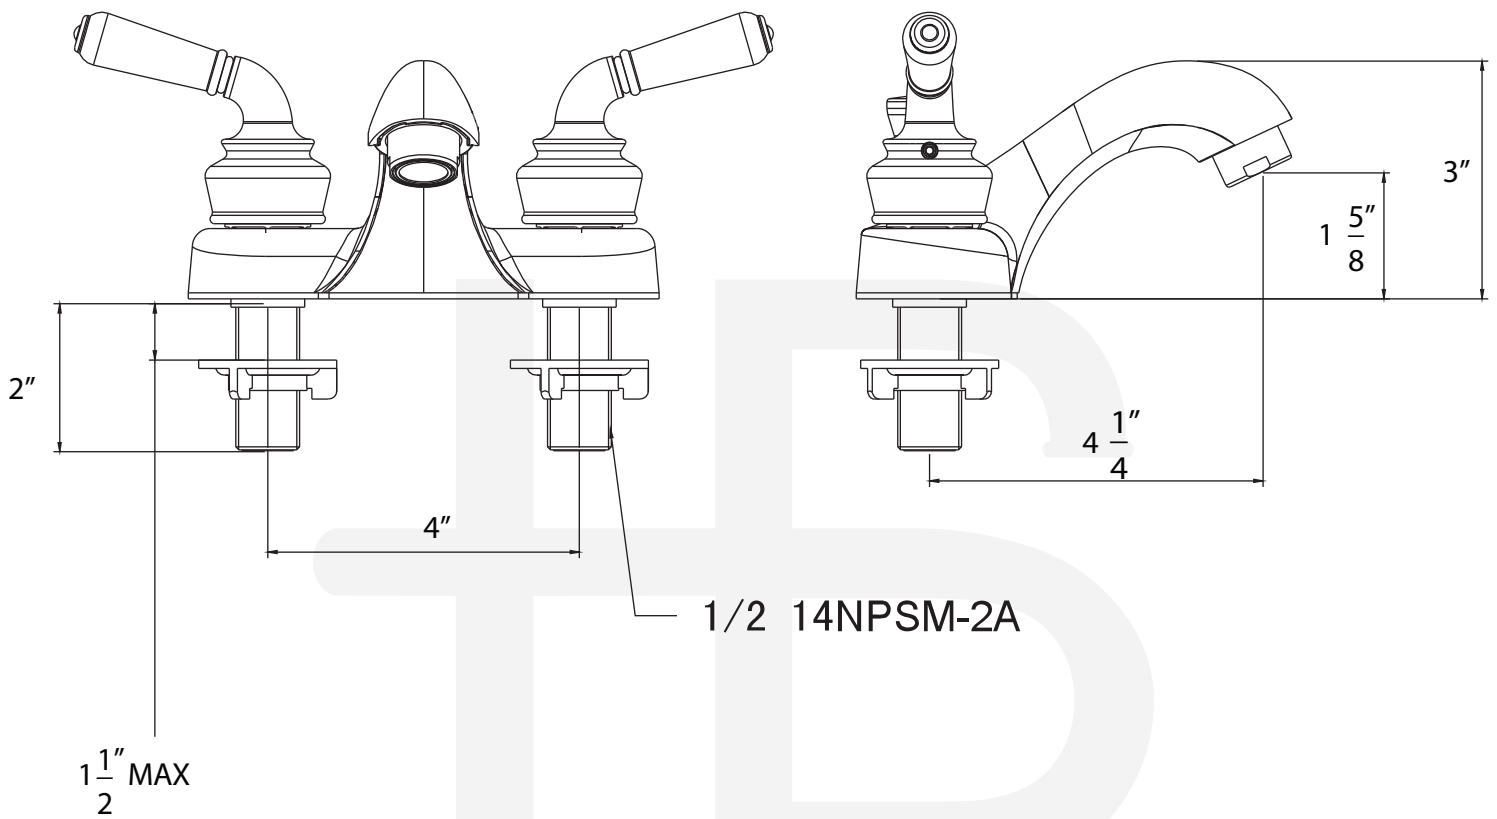

Item Number	Type	Date
63431-xx	Center Set	3/22/2011