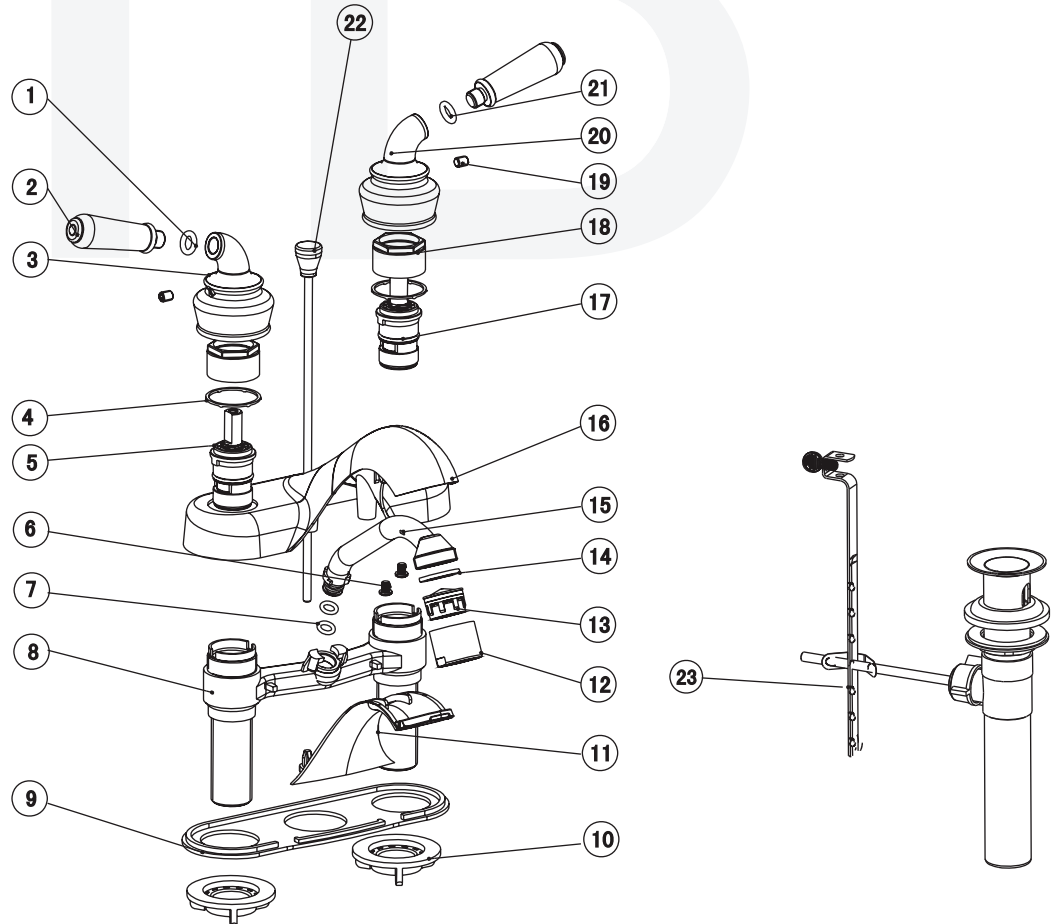

BREAK DOWN Component Parts List

NO.	Part No	Qty
01	CTRR0155-XR	1
02	CTHP0035	2
03	CTCZ0183	1
04	CTWP0075	2
05	ATBA0128	1
06	CTST1000	2
07	CTRR0066	2
08	ATBY0184	1
09	CTKP0131	1
10	CTNP0011	2
11	CTCP0377	1
12	CTXB0063	1
13	ATBX0037	1
14	CTWR0021	1
15	CTPP0035	1
16	CTCZ0180	1
17	ATBA0127	1
18	CTNZ0004	2
19	CTST0117	2
20	CTCZ0182	1
21	CTRR0155-XD	1
22	ATBM0022	1
23	ATAA0067	1