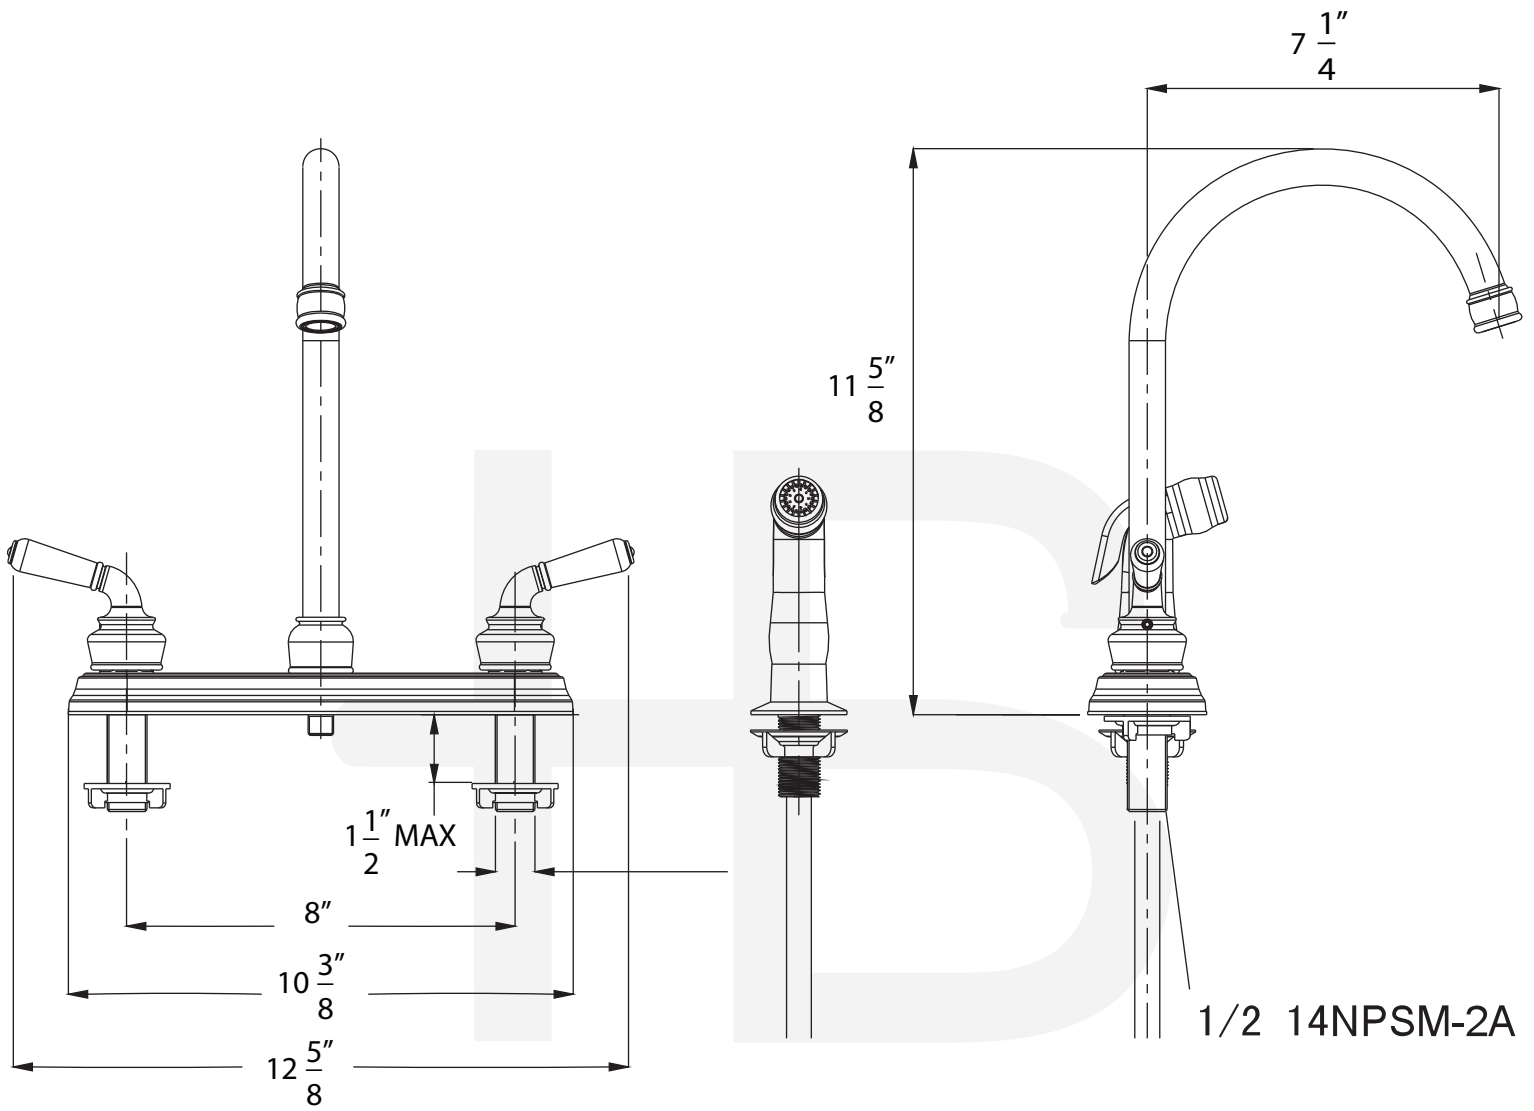

63228-xx, and 63238-xx - Hybrid Kitchen Faucet

Description

- "CYPRESS (63)" 8" center kitchen faucet
- 360 deg swing angle, 8 3/4" high arch spout
- 90 deg turn washer-less cartridges
- HYBRID WATERWAY
- 1/2" NPS connections
- 1.8 GPM ASME compliant
- California AB1953 compliant

Colors / Finishes

- 01 - Chrome
- 72 - PVD Satin Nikel
- 20 - Antique Bronze

BREAK DOWN Component Parts List

NO.	Part No	Qty	
		63228	63238
01	CTPB0040	1	1
02	CTCZ0183	1	1
03	CTRR0155-XL	1	1
04	CTHZ0404	2	2
05	CTST0117	2	2
06	CTNZ0007	1	1
07	CTNZ0004	2	2
08	CTRP0007	1	1
09	CTRR0023	2	2
10	ATBA0128	1	1
11	CTCT0057	1	1
12	CTWT0076	2	2
13	ATBY0211	1	1
14	CTKP0133	1	1
15	CTNP0057	2	2
16	CTWR0021	1	1
17	ATBX0037	1	1
18	CTXB0086	1	1
19	CTRR0155-XR	1	1
20	CTCZ0182	1	1
21	ATBA0127	1	1
22	CTWP0075	2	2
23	ATBP0265	0	1
24	ATBA0129	0	1
25	CTWT0085	1	1

Item Number	Type	Date
63228-xx, 63238-xx	Kitchen Faucet	4/5/2013