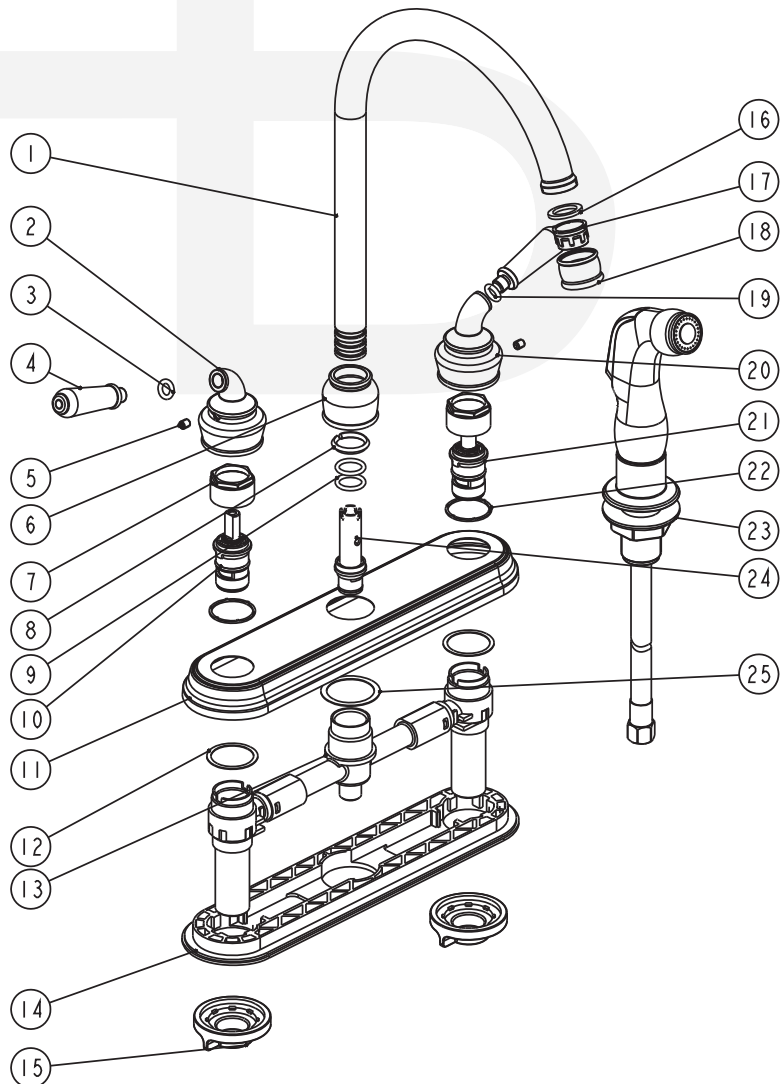

63228-xx, and 63238-xx - Hybrid Kitchen Faucet

Description

- "CYPRESS (63)" 8" center kitchen faucet
- 360 deg swing angle, 8 3/4" high arch spout
- 90 deg turn washer-less cartridges
- HYBRID WATERWAY
- 1/2" NPS connections
- 1.8 GPM ASME compliant
- California AB1953 compliant

Colors / Finishes

- 01 - Chrome
- 72 - PVD Satin Nikel
- 20 - Antique Bronze

BREAK DOWN Component Parts List

NO.	Part No	Qty	
		63228	63238
01	CTPB0040	1	1
02	CTCZ0183	1	1
03	CTRR0155-XL	1	1
04	CTHZ0404	2	2
05	CTST0117	2	2
06	CTNZ0007	1	1
07	CTNZ0004	2	2
08	CTRP0007	1	1
09	CTRR0023	2	2
10	ATBA0128	1	1
11	CTCT0057	1	1
12	CTWT0076	2	2
13	ATBY0211	1	1
14	CTKP0133	1	1
15	CTNP0057	2	2
16	CTWR0021	1	1
17	ATBX0037	1	1
18	CTXB0086	1	1
19	CTRR0155-XR	1	1
20	CTCZ0182	1	1
21	ATBA0127	1	1
22	CTWP0075	2	2
23	ATBP0265	0	1
24	ATBA0129	0	1
25	CTWT0085	1	1

Item Number	Type	Date
63228-xx, 63238-xx	Kitchen Faucet	4/5/2013