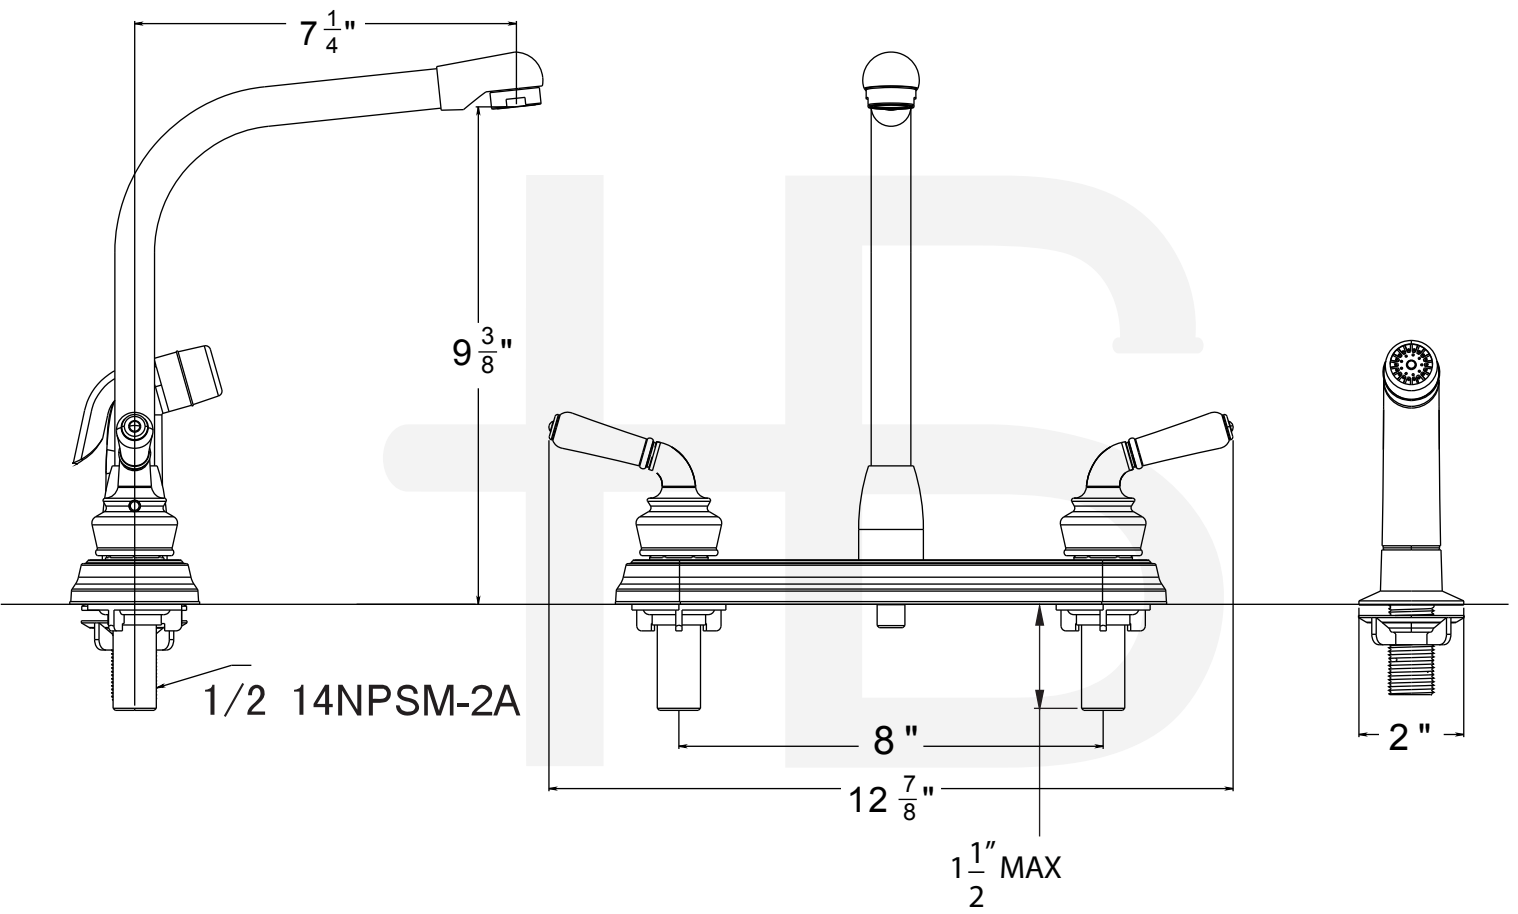

Item Number	Type	Date
63221-xx, 63231-xx	Kitchen Faucet	3/22/2011