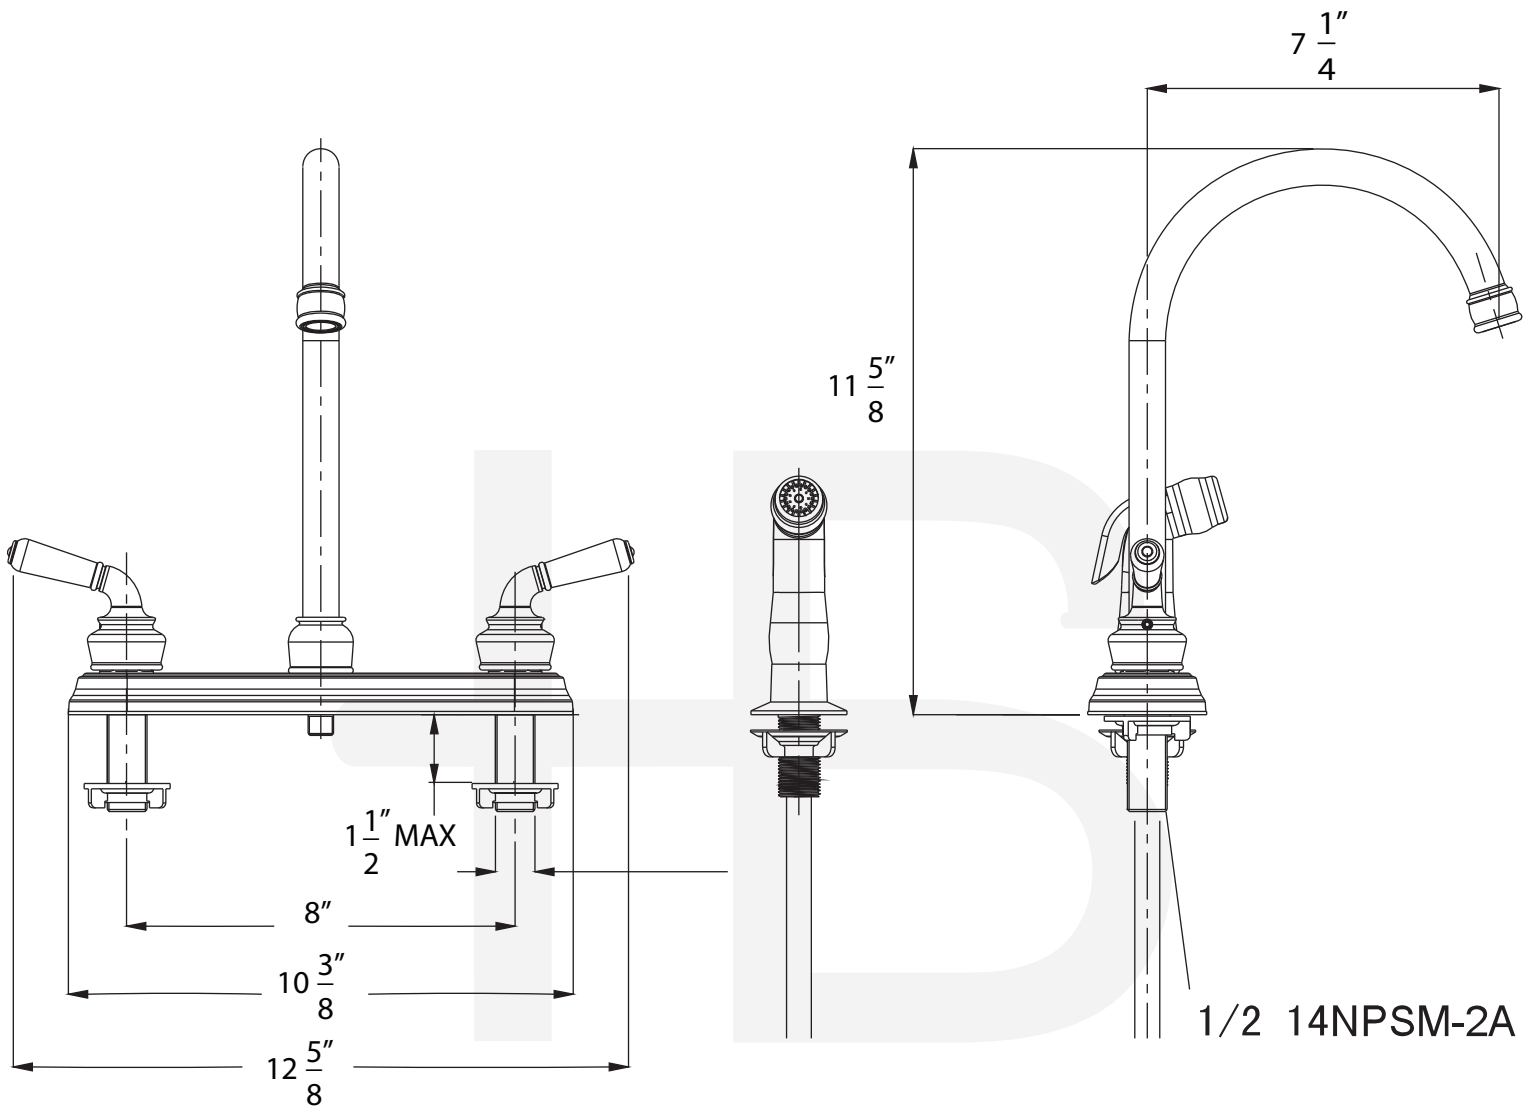

63220-xx, and 63230-xx - Kitchen Faucet

Description

- "CYPRESS (63)" 8" center kitchen faucet
- 360 deg swing angle, 8 3/4" high arch spout
- 90 deg turn ceramic disc cartridges
- With side sprayer
- 1/2" NPS connections
- 1.8 GPM ASME compliant
- California AB1953 compliant

Colors / Finishes

- 01 - Chrome
- 72 - PVD Satin Nikel
- 20 - Antique Bronze

**BREAK DOWN
Component Parts List**

NO.	Part No	Qty			
		63220	63221	63230	63231
01	CTPB0040	1		1	
01	CTPB0504		1		1
02	CTCZ0183	1	1	1	1
03	CTRR0155-XL	1	1	1	1
04	CTHP0035	2	2	2	2
05	CTST0117	2	2	2	2
06	CTNP0049	1		1	
06	CTNP0050		1		1
07	CTNZ0004	2	2	2	2
08	CTRP0007	1	1	1	1
09	CTRR0023	2	2	2	2
10	ATBA0128	1	1	1	1
11	CTCT0057	1	1	1	1
12	CTWT0076	2	2	2	2
13	CTYN0054	1	1		
13	CTYN0055			1	1
14	CTKP0132	1	1	1	1
15	CTNP0011	2	2	2	2
16	CTWR0020	2	2	2	2
17	CTNB0018	2	2	2	2
18	CTWR0021	1		1	
18	CTWR0254		1		1
19	ATBX0037	1	1	1	1
20	CTRR0155-XR	1	1	1	1
21	CTXP0017	1		1	
21	CTXB0057		1		1
22	CTCZ0182	1	1	1	1
23	ATBA0127	1	1	1	1
24	CTWP0075	2	2	2	2
25	ATBP0265			1	1
26	ATBA0129			1	1