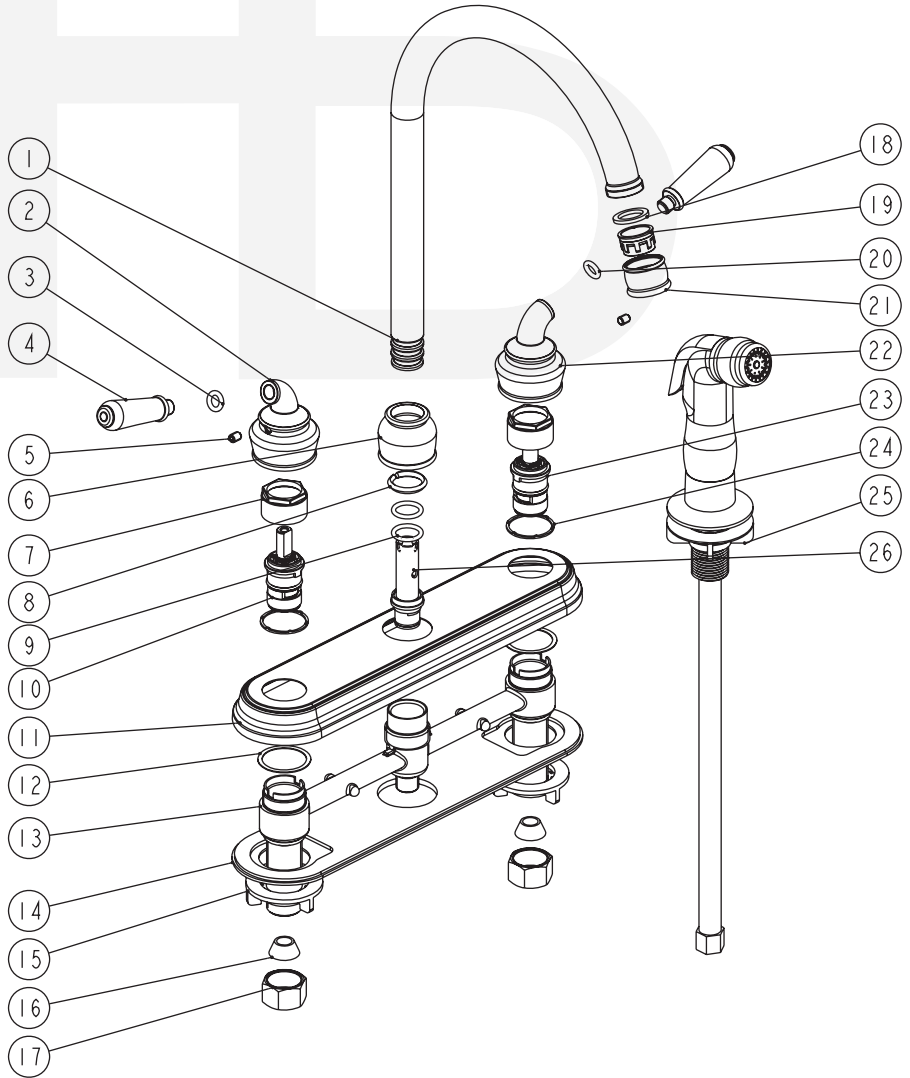

63220-xx, and 63230-xx - Kitchen Faucet

Description

- "CYPRESS (63)" 8" center kitchen faucet
- 360 deg swing angle, 8 3/4" high arch spout
- 90 deg turn ceramic disc cartridges
- With side sprayer
- 1/2" NPS connections
- 1.8 GPM ASME compliant
- California AB1953 compliant

Colors / Finishes

- 01 - Chrome
- 72 - PVD Satin Nikel
- 20 - Antique Bronze

**BREAK DOWN
Component Parts List**

NO.	Part No	Qty			
		63220	63221	63230	63231
01	CTPB0040	1		1	
01	CTPB0504		1		1
02	CTCZ0183	1	1	1	1
03	CTRR0155-XL	1	1	1	1
04	CTHP0035	2	2	2	2
05	CTST0117	2	2	2	2
06	CTNP0049	1		1	
06	CTNP0050		1		1
07	CTNZ0004	2	2	2	2
08	CTRP0007	1	1	1	1
09	CTRR0023	2	2	2	2
10	ATBA0128	1	1	1	1
11	CTCT0057	1	1	1	1
12	CTWT0076	2	2	2	2
13	CTYN0054	1	1		
13	CTYN0055			1	1
14	CTKP0132	1	1	1	1
15	CTNP0011	2	2	2	2
16	CTWR0020	2	2	2	2
17	CTNB0018	2	2	2	2
18	CTWR0021	1		1	
18	CTWR0254		1		1
19	ATBX0037	1	1	1	1
20	CTRR0155-XR	1	1	1	1
21	CTXP0017	1		1	
21	CTXB0057		1		1
22	CTCZ0182	1	1	1	1
23	ATBA0127	1	1	1	1
24	CTWP0075	2	2	2	2
25	ATBP0265			1	1
26	ATBA0129			1	1