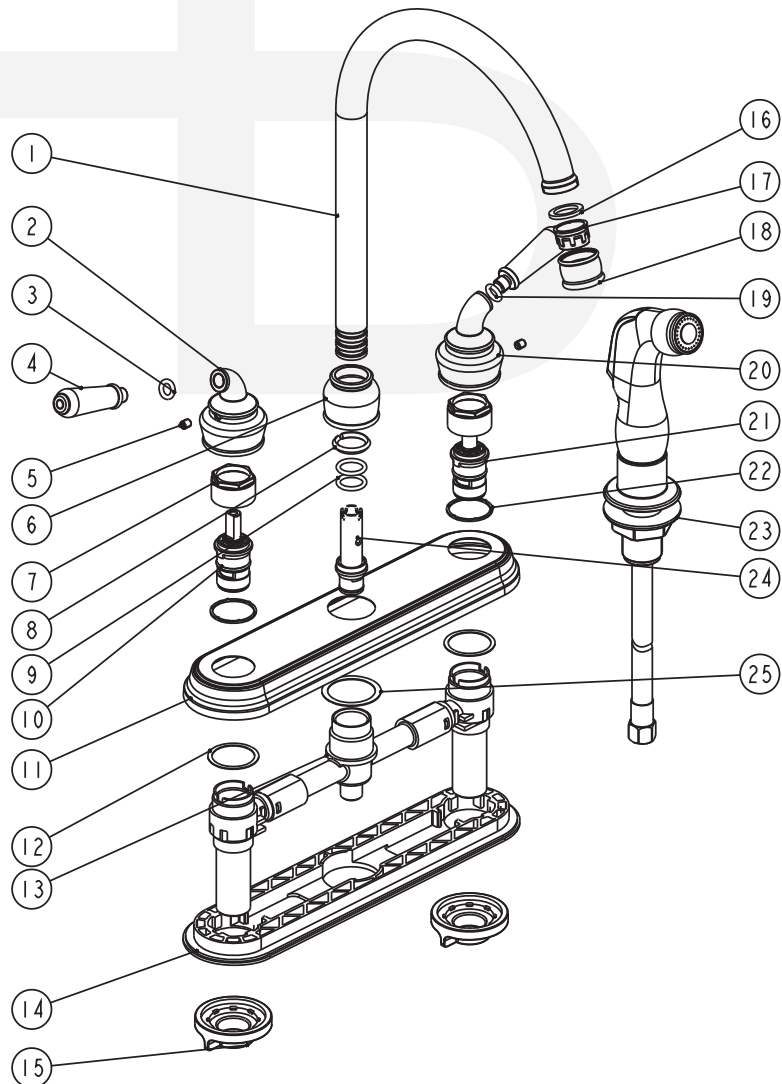

63228-xx, and 63238-xx - Hybrid Kitchen Faucet

Description

- "CYPRESS (63)" 8" center kitchen faucet
- 360 deg swing angle, 8 3/4" high arch spout
- 90 deg turn washer-less cartridges
- HYBRID WATERWAY
- 1/2" NPS connections
- 1.8 GPM ASME compliant
- California AB1953 compliant

CALGreen

Colors / Finishes

- 01 - Chrome
- 72 - PVD Satin Nikel
- 20 - Antique Bronze

BREAK DOWN

Component Parts List

NO.	Part No	Qty	
		63228	63238
01	CTPB0040	1	1
02	CTCZ0183	1	1
03	CTRR0155-XL	1	1
04	CTHZ0404	2	2
05	CTST0117	2	2
06	CTNZ0007	1	1
07	CTNZ0004	2	2
08	CTRP0007	1	1
09	CTRR0023	2	2
10	ATBA0128	1	1
11	CTCT0057	1	1
12	CTWT0076	2	2
13	ATBY0211	1	1
14	CTKP0133	1	1
15	CTNP0057	2	2
16	CTWR0021	1	1
17	ATBX0037	1	1
18	CTXB0086	1	1
19	CTRR0155-XR	1	1
20	CTCZ0182	1	1
21	ATBA0127	1	1
22	CTWP0075	2	2
23	ATBP0265	0	1
24	ATBA0129	0	1
25	CTWT0085	1	1

Item Number	Type	Date
63228-xx, 63238-xx	Kitchen Faucet	4/5/2013