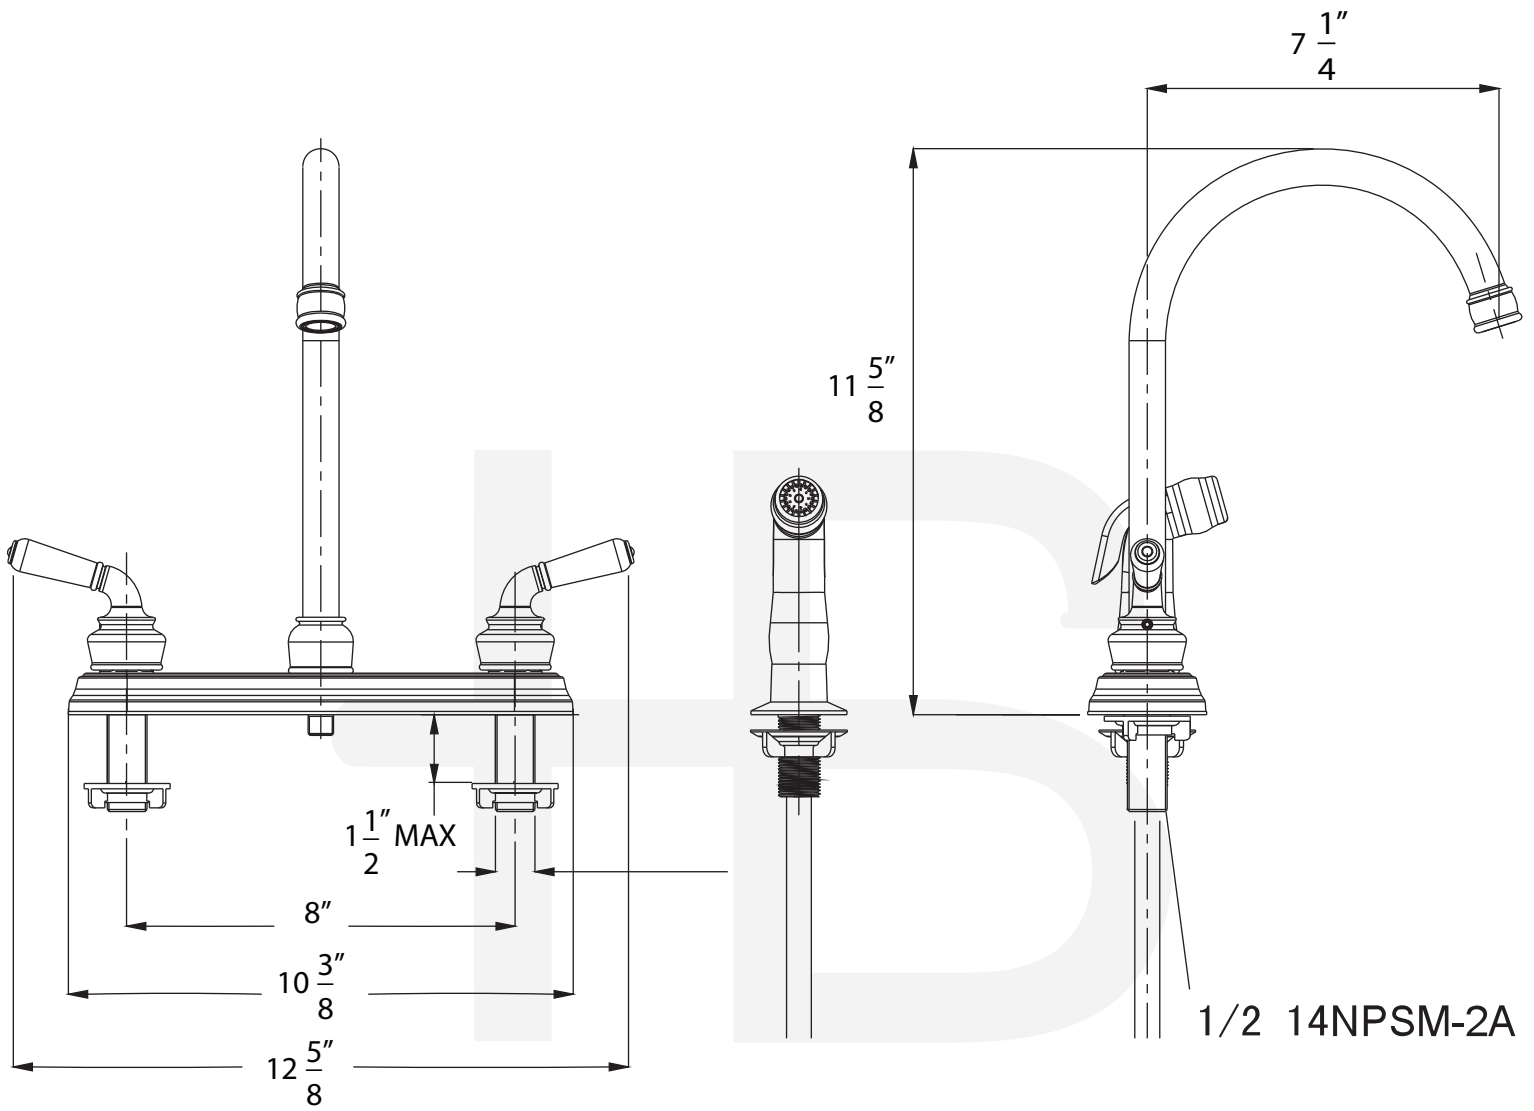

63228-xx, and 63238-xx - Hybrid Kitchen Faucet

Description

- "CYPRESS (63)" 8" center kitchen faucet
- 360 deg swing angle, 8 3/4" high arch spout
- 90 deg turn washer-less cartridges
- HYBRID WATERWAY
- 1/2" NPS connections
- 1.8 GPM ASME compliant
- California AB1953 compliant

CALGreen

Colors / Finishes

- 01 - Chrome
- 72 - PVD Satin Nikel
- 20 - Antique Bronze

BREAK DOWN

Component Parts List

NO.	Part No	Qty	
		63228	63238
01	CTPB0040	1	1
02	CTCZ0183	1	1
03	CTRR0155-XL	1	1
04	CTHZ0404	2	2
05	CTST0117	2	2
06	CTNZ0007	1	1
07	CTNZ0004	2	2
08	CTRP0007	1	1
09	CTRR0023	2	2
10	ATBA0128	1	1
11	CTCT0057	1	1
12	CTWT0076	2	2
13	ATBY0211	1	1
14	CTKP0133	1	1
15	CTNP0057	2	2
16	CTWR0021	1	1
17	ATBX0037	1	1
18	CTXB0086	1	1
19	CTRR0155-XR	1	1
20	CTCZ0182	1	1
21	ATBA0127	1	1
22	CTWP0075	2	2
23	ATBP0265	0	1
24	ATBA0129	0	1
25	CTWT0085	1	1