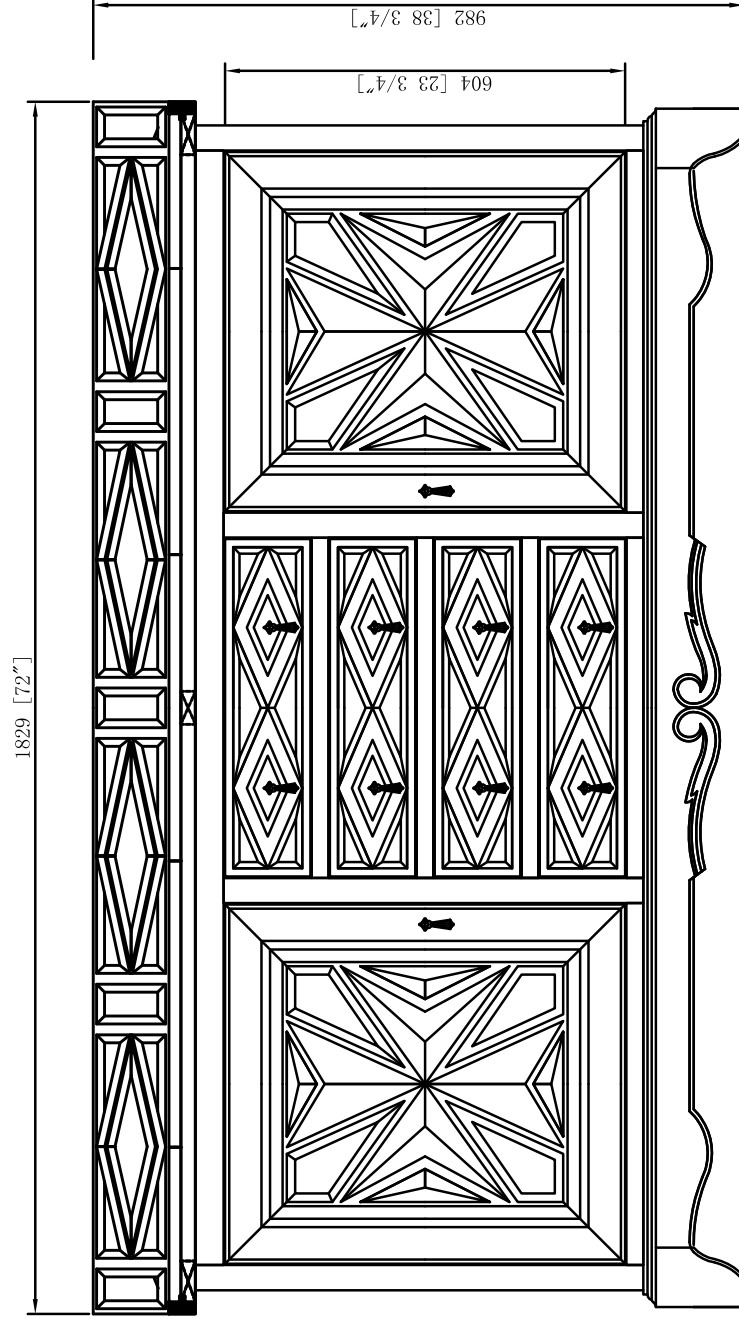

NORMANDY 72" DOUBLE VANITY 600-V72-WHO

PAGE 1 of 2

JAMES  MARTIN
FURNITURE

NORMANDY 72" DOUBLE VANITY 600-V72-WHO

PAGE 2 of 2

JAMES MARTIN
FURNITURE