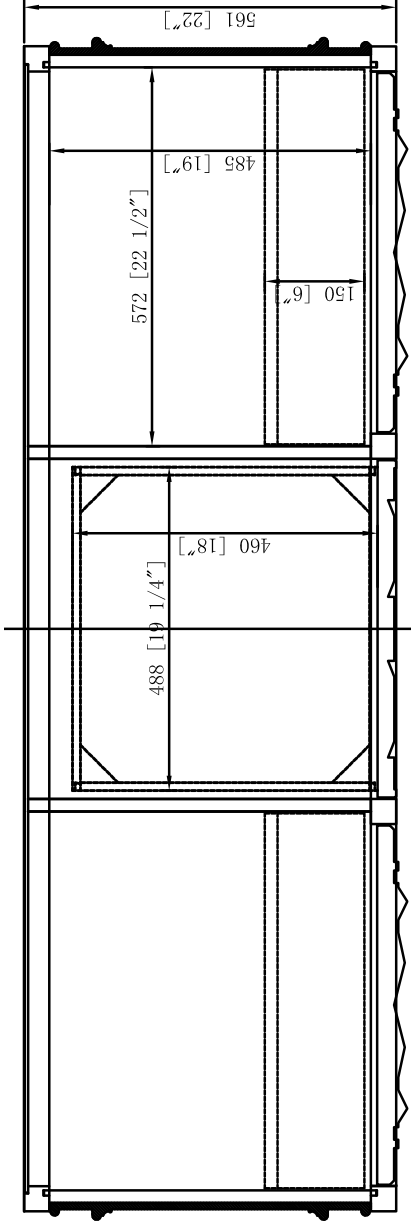

NORMANDY 72" DOUBLE VANITY 600-V72-WHO

PAGE 1 of 2

JAMES  MARTIN
FURNITURE

NORMANDY 72" DOUBLE VANITY 600-V72-WHO

PAGE 2 of 2

JAMES MARTIN
FURNITURE