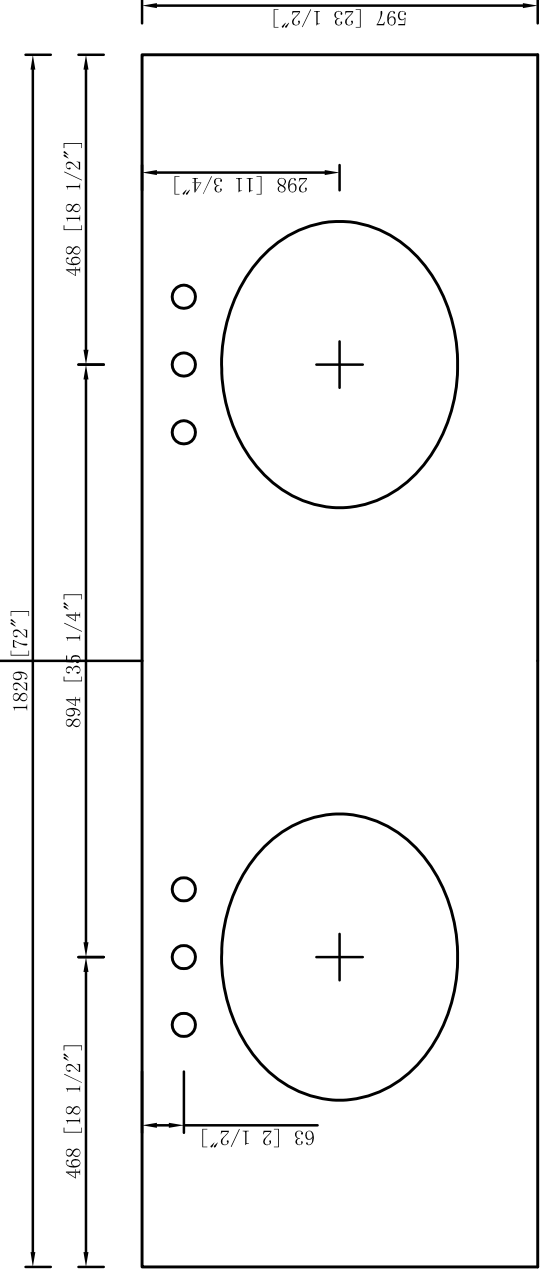

NORMANDY 72" DOUBLE VANITY 600-V72-WHO

PAGE 1 of 2

JAMES  MARTIN
FURNITURE

NORMANDY 72" DOUBLE VANITY 600-V72-WHO

PAGE 2 of 2

JAMES MARTIN
FURNITURE