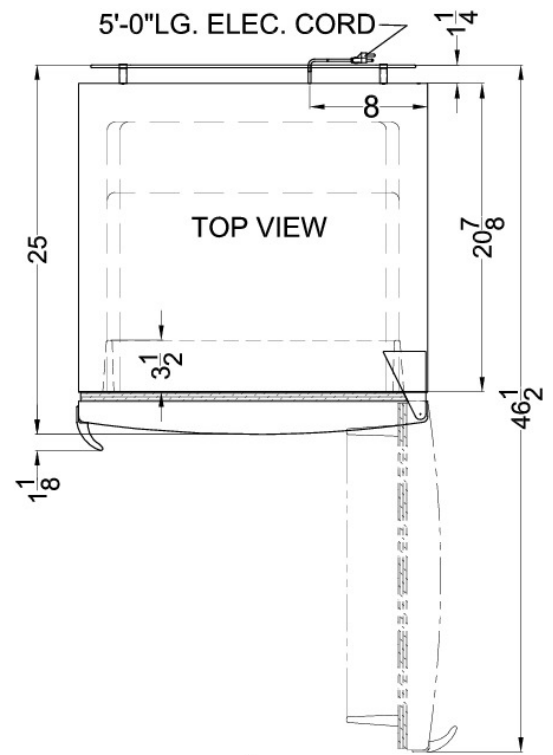

CP133

59.75" x 23.63" x 24.0" (H x W x D)

Two-door refrigerator-freezer with cycle defrost and slim 24" width

Highlights:

Slim dimensions ideal for space-challenged locations

Generous 9.5 c.f. capacity in a 24 inch footprint

Cycle defrost system

Thin-line design	Limited space is no problem for our thin-line models, designed specifically for those hard-to-fit spots
Cycle defrost	Combines an automatic defrosting refrigerator with a manual defrost freezer
Adjustable shelves	Rearrange your refrigerator space to accommodate all shapes and sizes or remove shelves for a simple clean-up
Door storage	Store large bottles right on the door for easy access
Full freezer shelf	Offers additional options for organization
Adjustable thermostat	Manage the interior temperature with ease and accuracy
Interior light	Automatically illuminates when you open the door
Reversible doors	Keep your options flexible with reversible doors that are easy to switch when your arrangement changes
100% CFC free	Environmentally friendly design without ozone-damaging chemicals

CP133 Specifications:

Height	59.75"
Width	23.63"
Depth	24.0"
Capacity	9.5 cu.ft.
Interior Height 1	38.25"
Interior Width 1	19.75"
Interior Depth 1	18.25"
Interior Height 2	11.25"
Interior Width 2	18.0"
Interior Depth 2	18.25"
Comp Step Height	7.0"
Comp Step Width	19.75"
Comp Step Depth	6.0"
Shipping Weight	145.0 lbs.
Weight	130.0 lbs.
US Electrical Safety	UL
Amps	1.9
Canadian Electrical Safety	ULC
Voltage/Frequency	115 V AC/60 Hz
Reversible	Yes
Door Swing	RHD
Crisper Quantity	1
Shelf Quantity	4
Adjustable Shelf	true
Shelf Type	Glass
Crisper Cover Type	Glass
Crisper Finish	Opaque
Full Door Shelf Quantity	4
Defrost Type	Cycle
Depth with door at 90°	46.5"
Light	true
Thermostat Type	Dial
High Side PSI	235.0
Refrigerant Type	R134a
Freon Oz	4.9
Low Side PSI	70.0
Compressor Warranty	5 Years
Parts/Labor Warranty	1 Year