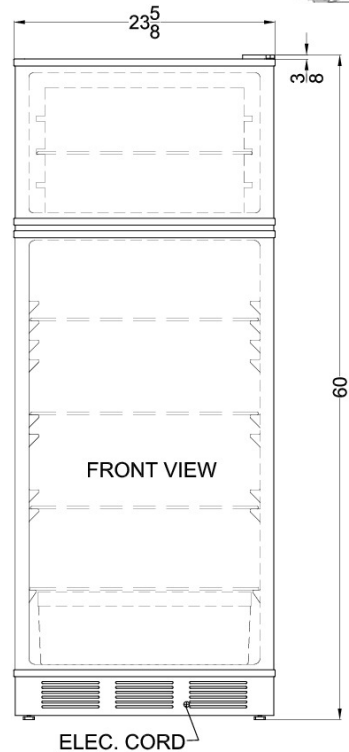

CP133

59.75" x 23.63" x 24.0" (H x W x D)

Two-door refrigerator-freezer with cycle defrost and slim 24" width

Highlights:

Slim dimensions ideal for space-challenged locations

Generous 9.5 c.f. capacity in a 24 inch footprint

Cycle defrost system

Thin-line design	Limited space is no problem for our thin-line models, designed specifically for those hard-to-fit spots
Cycle defrost	Combines an automatic defrosting refrigerator with a manual defrost freezer
Adjustable shelves	Rearrange your refrigerator space to accommodate all shapes and sizes or remove shelves for a simple clean-up
Door storage	Store large bottles right on the door for easy access
Full freezer shelf	Offers additional options for organization
Adjustable thermostat	Manage the interior temperature with ease and accuracy
Interior light	Automatically illuminates when you open the door
Reversible doors	Keep your options flexible with reversible doors that are easy to switch when your arrangement changes
100% CFC free	Environmentally friendly design without ozone-damaging chemicals

CP133 Specifications:

Height	59.75"
Width	23.63"
Depth	24.0"
Capacity	9.5 cu.ft.
Interior Height 1	38.25"
Interior Width 1	19.75"
Interior Depth 1	18.25"
Interior Height 2	11.25"
Interior Width 2	18.0"
Interior Depth 2	18.25"
Comp Step Height	7.0"
Comp Step Width	19.75"
Comp Step Depth	6.0"
Shipping Weight	145.0 lbs.
Weight	130.0 lbs.
US Electrical Safety	UL
Amps	1.9
Canadian Electrical Safety	ULC
Voltage/Frequency	115 V AC/60 Hz
Reversible	Yes
Door Swing	RHD
Crisper Quantity	1
Shelf Quantity	4
Adjustable Shelf	true
Shelf Type	Glass
Crisper Cover Type	Glass
Crisper Finish	Opaque
Full Door Shelf Quantity	4
Defrost Type	Cycle
Depth with door at 90°	46.5"
Light	true
Thermostat Type	Dial
High Side PSI	235.0
Refrigerant Type	R134a
Freon Oz	4.9
Low Side PSI	70.0
Compressor Warranty	5 Years
Parts/Labor Warranty	1 Year