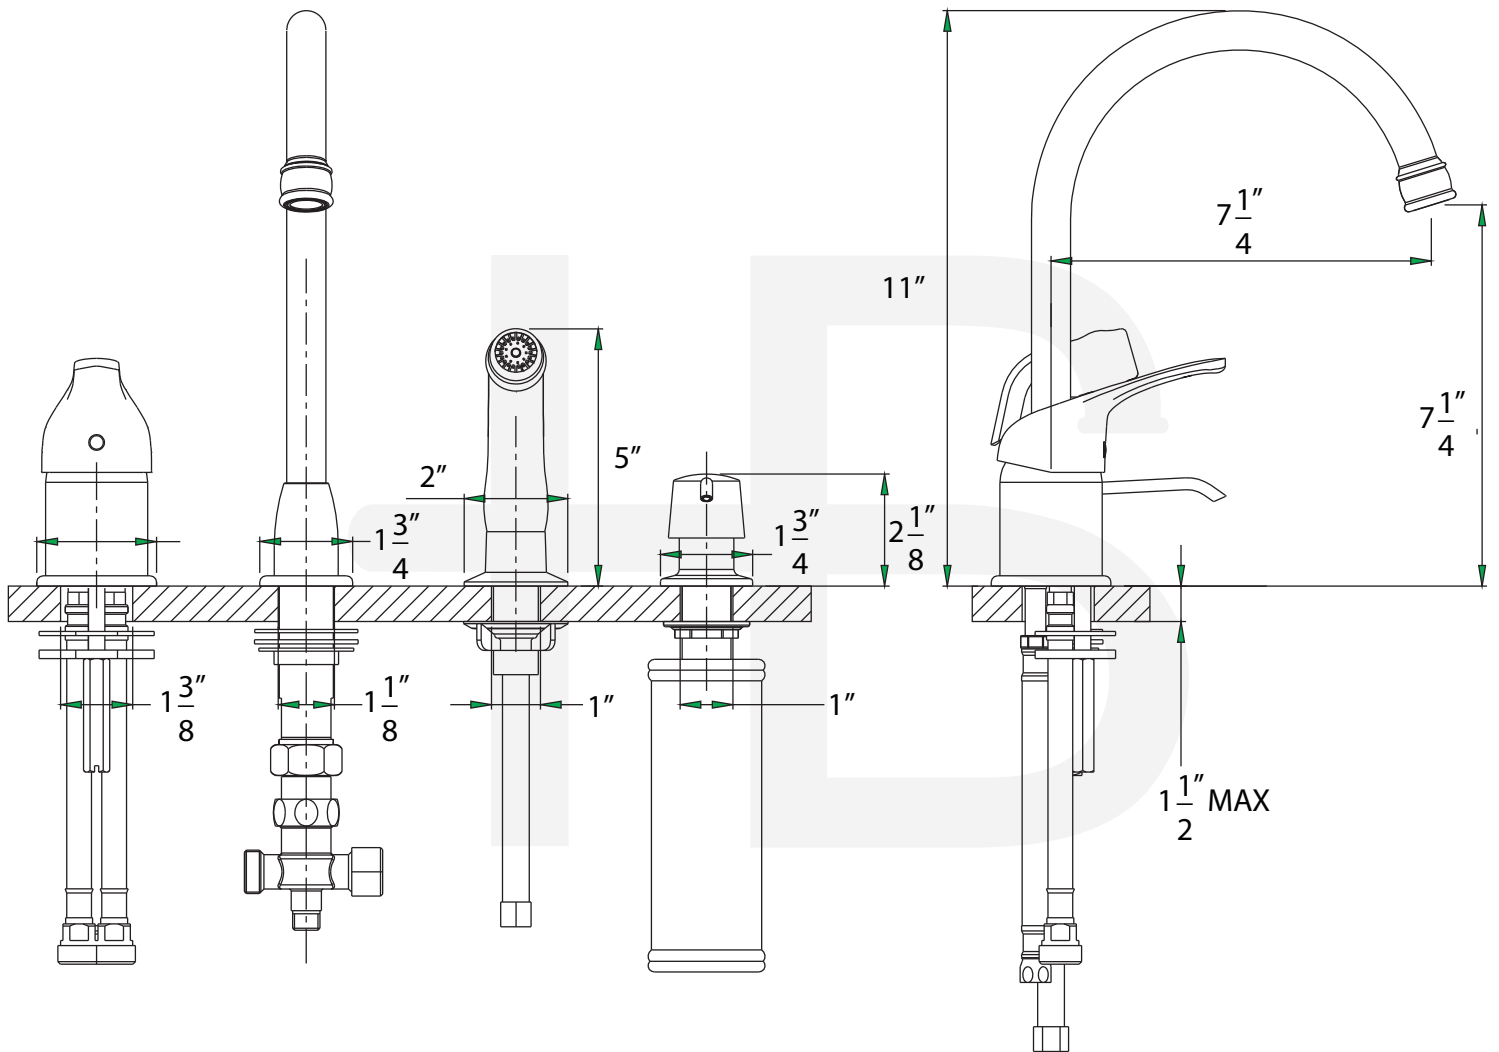

51283-xx, and 51271-xx - Kitchen Faucet

Description

- Single control kitchen faucet
- 360 deg swivel spout
- Ceramic disc cartridge
- 1/2" NPS connections
- 1.8 GPM ASME Compliant
- California AB1953 compliant

CALGreen

Colors / Finishes

- 01 - Chrome
- 72 - PVD Satin Nickel
- 20 - Antique Bronze

• 51283-xx

• 51271-xx

BREAK DOWN Component Parts List

NO.	Part No	Qty	
		51271	51283
01	CTHZ0195	1	1
02	CTKP0020	1	1
03	CTCB0031	1	1
04	CTKB0058	1	1
05	CTRR0091	1	1
06	ATBA0121	1	1
07	CTCT0046	1	1
08	CTDN0027	1	1
09	CTWB0001	1	1
10	CTWR0114	1	1
11	CTSB0020	1	1
12	CTWR1010	1	1
13	CTKT0003	1	1
14	ATBP0018	1	1
15	CTNB0127	1	1
16	ATBP0258	2	2
17	CTST4101	1	1
18	CTCP0072	1	1
19	CTPB0040	1	1
20	CTWR0254	1	1
21	ATBX0037	1	1
22	CTXP0017	1	1
23	CTNP0050	1	1
24	CTRP0007	1	1
25	CTRR0095	2	2
26	CTWB0097	1	1
27	CTWR0060	1	1
28	CTPN0034	1	1
29	CTWR0090	1	1
30	CTWT0038	1	1
31	CTNT0017	1	1
32	ATBP0265	1	1
33	CTWR0053	2	2
34	CTSN0002	1	1
35	CTRR0195	1	1
36	CTNB0011	1	1
37	CTMB0006	1	1
38	CTMN0001	1	1
39	ATBA0110	1	1
40	CTYN0015	1	1
41	CTWR0088	1	1
42	CTTB0014	1	1
43	ATBQ0271	1	1

Item Number	Type	Date
51283-xx, 51271-xx	Kitchen Faucet	3/22/2011