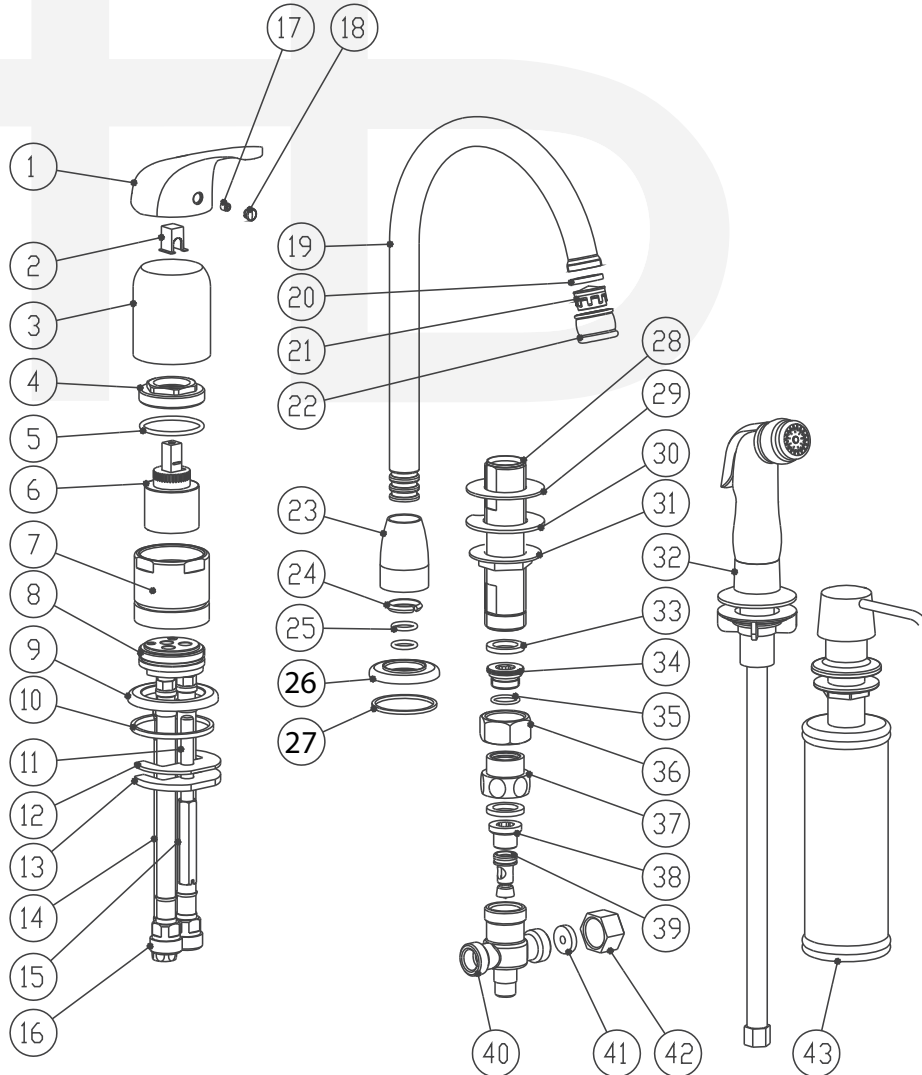

51283-xx, and 51271-xx - Kitchen Faucet

Description

- Single control kitchen faucet
- 360 deg swivel spout
- Ceramic disc cartridge
- 1/2" NPS connections
- 1.8 GPM ASME Compliant
- California AB1953 compliant

CALGreen

Colors / Finishes

- 01 - Chrome
- 72 - PVD Satin Nickel
- 20 - Antique Bronze

• 51283-xx

• 51271-xx

BREAK DOWN Component Parts List

NO.	Part No	Qty	
		51271	51283
01	CTHZ0195	1	1
02	CTKP0020	1	1
03	CTCB0031	1	1
04	CTKB0058	1	1
05	CTRR0091	1	1
06	ATBA0121	1	1
07	CTCT0046	1	1
08	CTDN0027	1	1
09	CTWB0001	1	1
10	CTWR0114	1	1
11	CTSB0020	1	1
12	CTWR1010	1	1
13	CTKT0003	1	1
14	ATBP0018	1	1
15	CTNB0127	1	1
16	ATBP0258	2	2
17	CTST4101	1	1
18	CTCP0072	1	1
19	CTPB0040	1	1
20	CTWR0254	1	1
21	ATBX0037	1	1
22	CTXP0017	1	1
23	CTNP0050	1	1
24	CTRP0007	1	1
25	CTRR0095	2	2
26	CTWB0097	1	1
27	CTWR0060	1	1
28	CTPN0034	1	1
29	CTWR0090	1	1
30	CTWT0038	1	1
31	CTNT0017	1	1
32	ATBP0265	1	1
33	CTWR0053	2	2
34	CTSN0002	1	1
35	CTRR0195	1	1
36	CTNB0011	1	1
37	CTMB0006	1	1
38	CTMN0001	1	1
39	ATBA0110	1	1
40	CTYN0015	1	1
41	CTWR0088	1	1
42	CTTB0014	1	1
43	ATBQ0271	1	1

Item Number	Type	Date
51283-xx, 51271-xx	Kitchen Faucet	3/22/2011