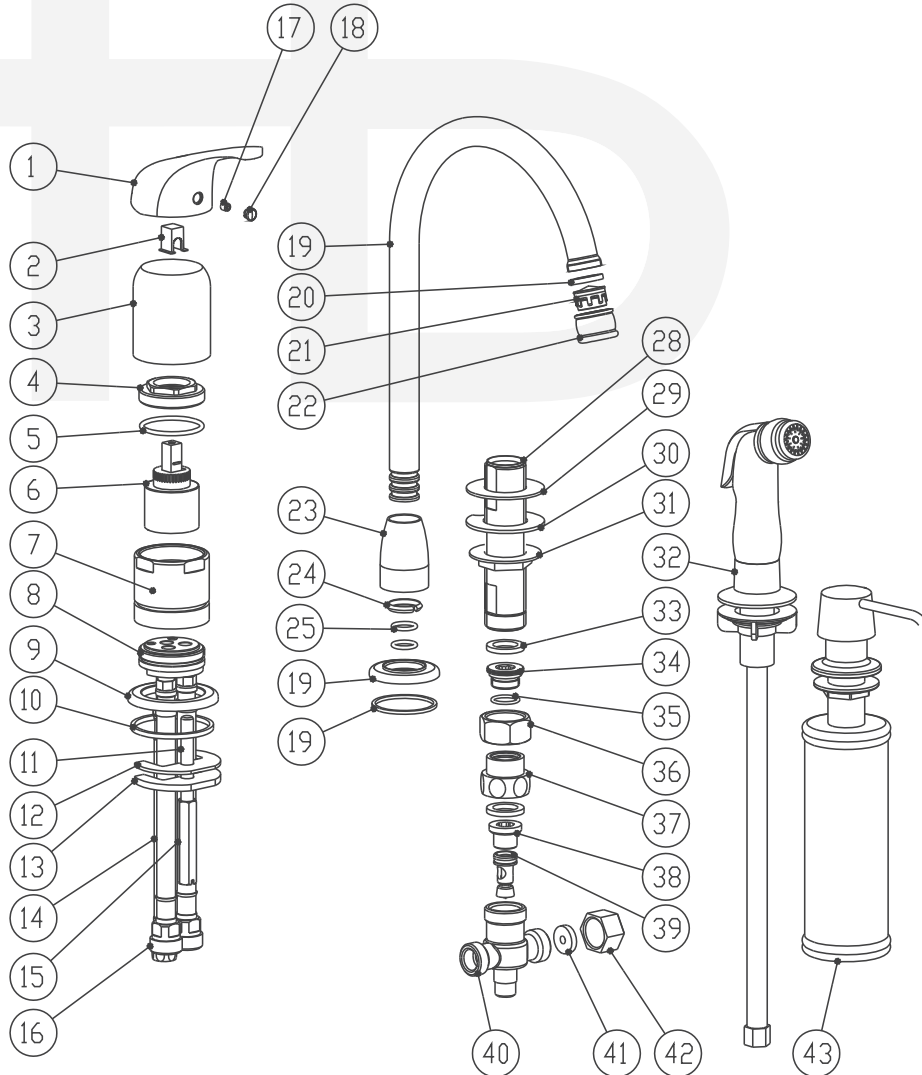

51283-xx, and 51271-xx - Kitchen Faucet

Description

- Single control kitchen faucet
- 360 deg swivel spout
- Ceramic disc cartridge
- 1/2" NPS connections
- 1.8 GPM ASME Compliant
- California AB1953 compliant

• 51283-xx

• 51271-xx

Colors / Finishes

- 01 - Chrome
- 72 - PVD Satin Nickel
- 20 - Antique Bronze

BREAK DOWN Component Parts List

NO.	Part No	Qty	
		51271	51283
01	CTHZ0195	1	1
02	CTKP0020	1	1
03	CTCB0031	1	1
04	CTKB0058	1	1
05	CTRR0091	1	1
06	ATBA0121	1	1
07	CTCT0046	1	1
08	CTDN0027	1	1
09	CTWB0001	1	1
10	CTWR0114	1	1
11	CTSB0020	1	1
12	CTWR1010	1	1
13	CTKT0003	1	1
14	ATBP0018	1	1
15	CTNB0127	1	1
16	ATBP0258	2	2
17	CTST4101	1	1
18	CTCP0072	1	1
19	CTPB0040	1	1
20	CTWR0254	1	1
21	ATBX0037	1	1
22	CTXP0017	1	1
23	CTNP0050	1	1
24	CTRP0007	1	1
25	CTRR0095	2	2
26	CTWB0097	1	1
27	CTWR0060	1	1
28	CTPN0034	1	1
29	CTWR0090	1	1
30	CTWT0038	1	1
31	CTNT0017	1	1
32	ATBP0265	1	1
33	CTWR0053	2	2
34	CTSN0002	1	1
35	CTRR0195	1	1
36	CTNB0011	1	1
37	CTMB0006	1	1
38	CTMN0001	1	1
39	ATBA0110	1	1
40	CTYN0015	1	1
41	CTWR0088	1	1
42	CTTB0014	1	1
43	ATBQ0271	1	1

Item Number	Type	Date
51283-xx, 51271-xx	Kitchen Faucet	3/22/2011