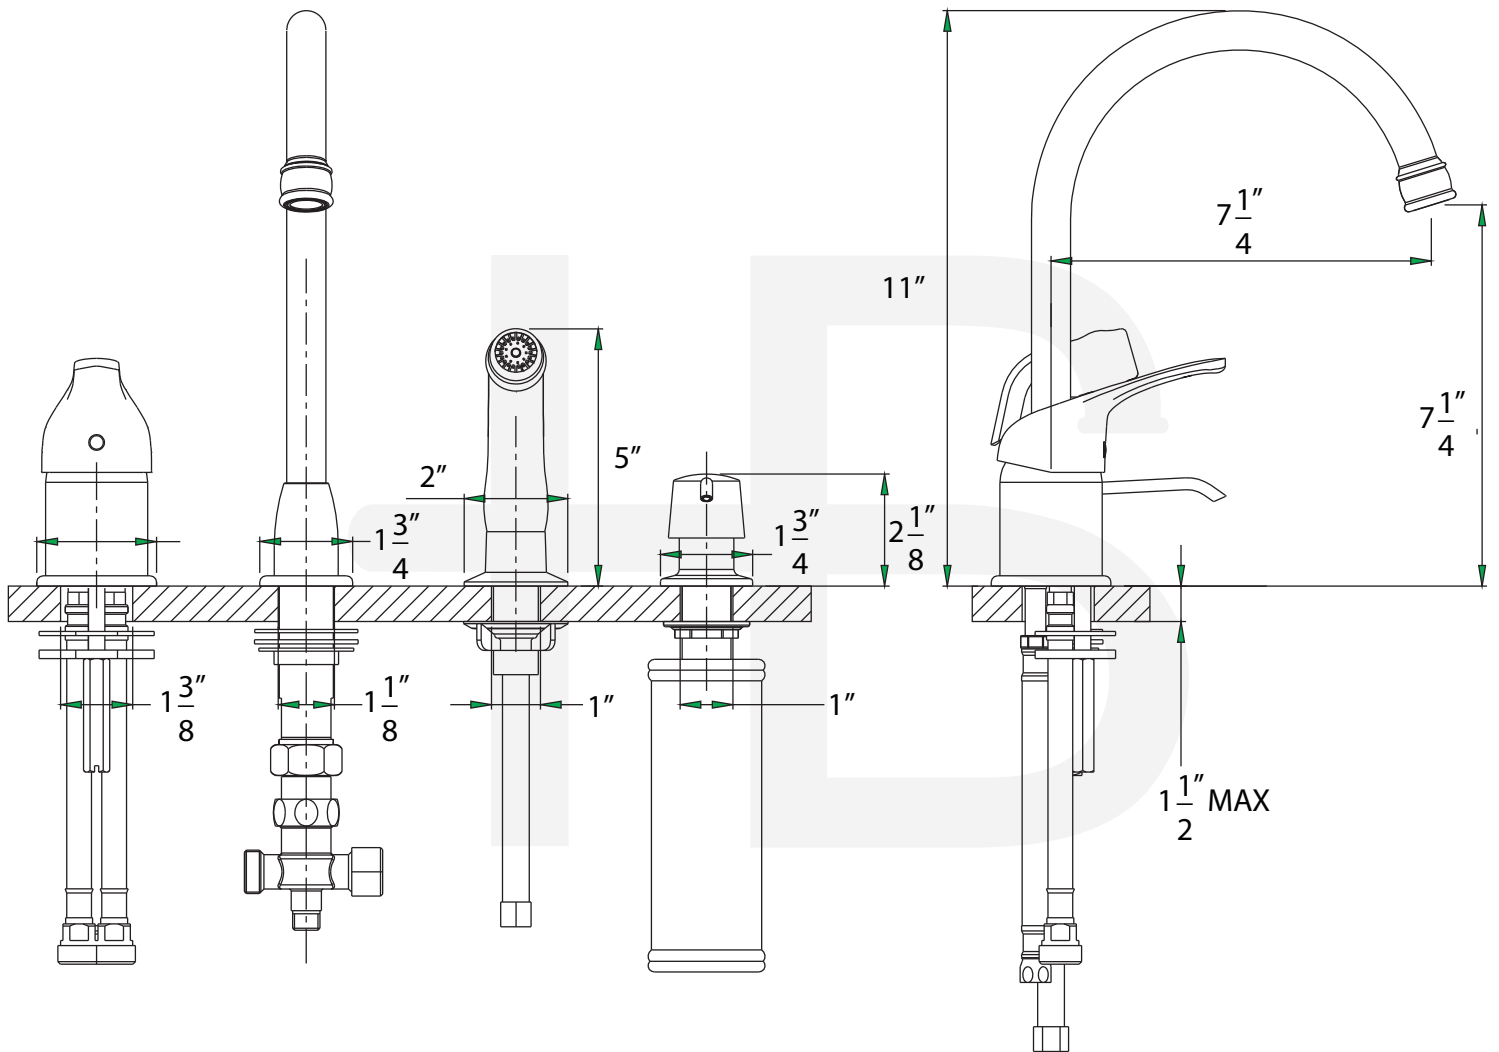

51283-xx, and 51271-xx - Kitchen Faucet

Description

- Single control kitchen faucet
- 360 deg swivel spout
- Ceramic disc cartridge
- 1/2" NPS connections
- 1.8 GPM ASME Compliant
- California AB1953 compliant

• 51283-xx

• 51271-xx

Colors / Finishes

- 01 - Chrome
- 72 - PVD Satin Nickel
- 20 - Antique Bronze

BREAK DOWN Component Parts List

NO.	Part No	Qty	
		51271	51283
01	CTHZ0195	1	1
02	CTKP0020	1	1
03	CTCB0031	1	1
04	CTKB0058	1	1
05	CTRR0091	1	1
06	ATBA0121	1	1
07	CTCT0046	1	1
08	CTDN0027	1	1
09	CTWB0001	1	1
10	CTWR0114	1	1
11	CTSB0020	1	1
12	CTWR1010	1	1
13	CTKT0003	1	1
14	ATBP0018	1	1
15	CTNB0127	1	1
16	ATBP0258	2	2
17	CTST4101	1	1
18	CTCP0072	1	1
19	CTPB0040	1	1
20	CTWR0254	1	1
21	ATBX0037	1	1
22	CTXP0017	1	1
23	CTNP0050	1	1
24	CTRP0007	1	1
25	CTRR0095	2	2
26	CTWB0097	1	1
27	CTWR0060	1	1
28	CTPN0034	1	1
29	CTWR0090	1	1
30	CTWT0038	1	1
31	CTNT0017	1	1
32	ATBP0265	1	1
33	CTWR0053	2	2
34	CTSN0002	1	1
35	CTRR0195	1	1
36	CTNB0011	1	1
37	CTMB0006	1	1
38	CTMN0001	1	1
39	ATBA0110	1	1
40	CTYN0015	1	1
41	CTWR0088	1	1
42	CTTB0014	1	1
43	ATBQ0271	1	1

Item Number	Type	Date
51283-xx, 51271-xx	Kitchen Faucet	3/22/2011