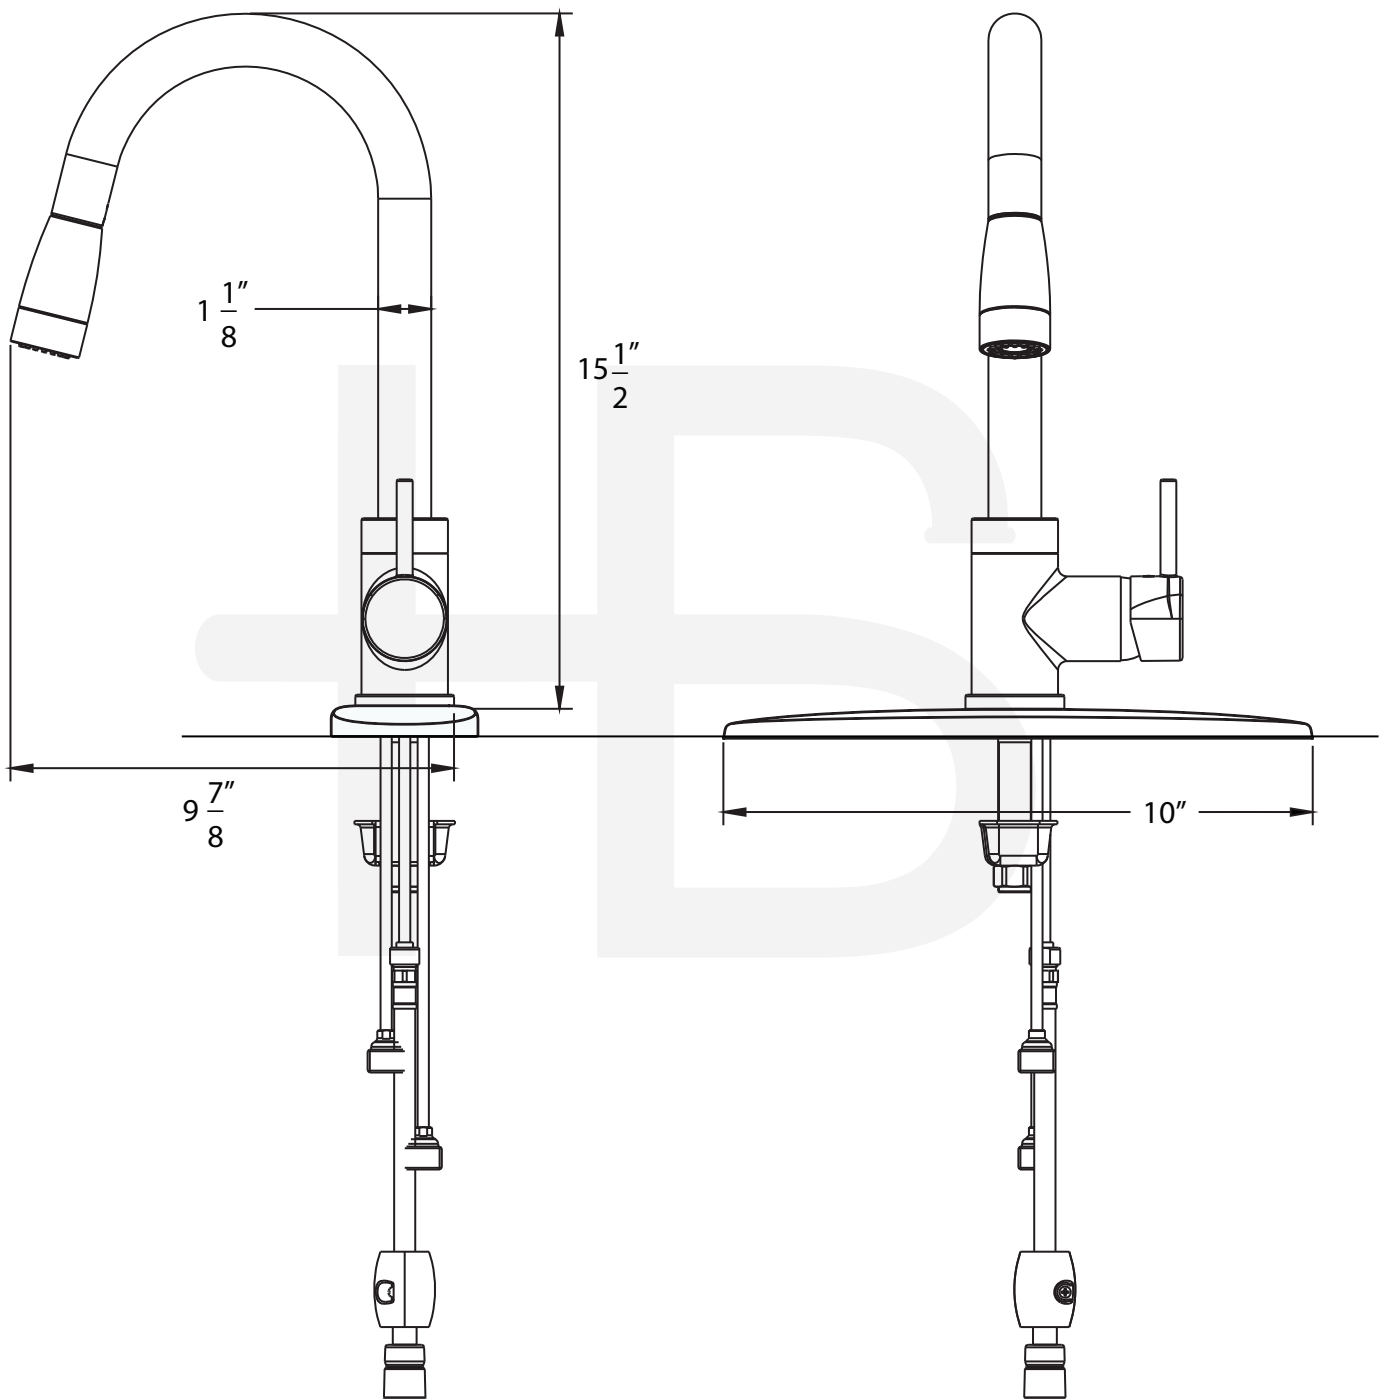

Item Number	Type	Date
51181-xx	Kitchen Faucet	7/8/2011