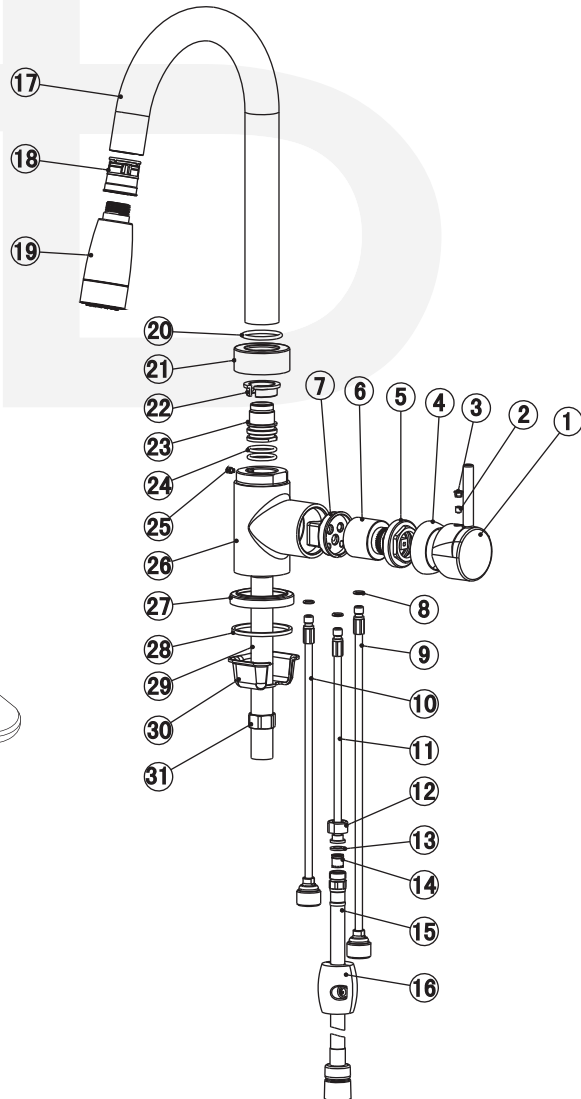

## Description

- Single handle kitchen faucet
- 360 deg swing angle, high arch brass spout
- Ceramic disc cartridge
- With Pull down sprayer
- 1/2" NPS connections
- 2.0 GPM ASME compliant
- Optional 1.75 GPM restrictor

## BREAK DOWN Component Parts List

NO.	Part No	Qty
01	CTHZ0254	1
02	CTST0117	1
03	CTCP0072	1
04	CTCB0185	1
05	CTKB0058	1
06	ATBA0121	1
07	CTDN0023	1
08	CTRR0182	3
09	ATBP1008	1
10	ATBP1009	1
11	ATBP0252	1
12	CTNB0277	1
13	CTWR0037	1
14	ATBA0100	1
15	ATBP0251	1
16	ATBQ0229	1
17	ATBP0247	1
18	CTCP0375	1
19	ATBE0124	1
20	CTRR0137	1
21	CTCZ0178	1
22	CTRP0051	1
23	CTMB0298	1
24	CTRR0013	2
25	CTST0059	1
26	CTYZ0012	1
27	CTDZ0074	1
28	CTWR0114	1
29	CTPB0498	1
30	CTLT0020	1
31	CTNB0276	1

Deck plate

Item Number	Type	Date
51181-xx	Kitchen Faucet	7/8/2011