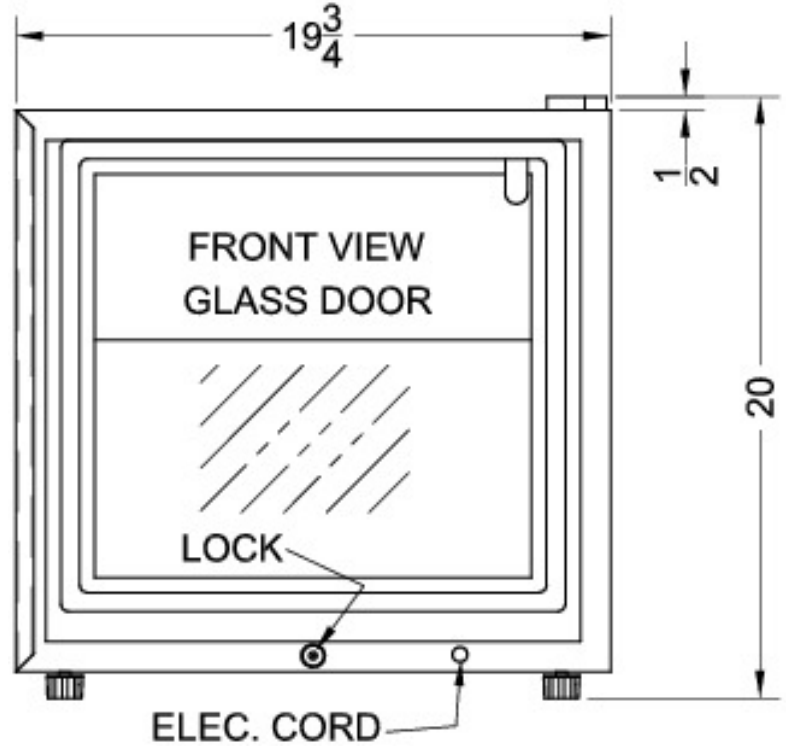

FS20LGL7

20.0" x 19.75" x 20.0" (H x W x D)

Commercially approved "cube" shaped compact all-freezer with a glass door and front-mounted lock, capable of -20° C degree operation

Highlights:

- Glass door offers full view of stored products
- Commercially approved for use in foodservice establishments
- Convenient "cube" shape for easy placement above counters
- Factory-installed lock provides security you can count on

Commercially approved	ETL-S listed to ANSI-NSF Standard 7 and CalCode Compliant
Cube shaped	Square footprint for placement on top of counters
Fully finished white cabinet	Allows the unit to be used freestanding
Glass door	Heat resistant design provides clear view to promote impulse buys
Factory installed lock	Keyed lock for a secure interior
-20° C capable	Operates at safe temperature for storage of select sensitive material
Manual defrost	Static cooling system for improved temperature stability
One piece interior liner	Easy clean-up with a seamless liner that won't hold a mess in hidden crevices
Adjustable thermostat	Manage the interior temperature with ease and accuracy
100% CFC free	Environmentally friendly design without ozone-damaging chemicals

FS20LGL7 Specifications:

Height	20.0"
Width	19.75"
Depth	20.0"
Capacity	1.6 cu.ft.
Ext Depth with Handle	20.0"
Interior Height 1	14.5"
Interior Width 1	15.5"
Interior Depth 1	15.0"
Comp Step Height	8.5"
Comp Step Width	15.5"
Comp Step Depth	7.0"
Shipping Weight	68.0 lbs.
US Electrical Safety	UL
Voltage/Frequency	115 V AC/60 Hz
Amps	1.43
Reversible	Yes
Door Swing	RHD
Shelf Quantity	1
Adjustable Shelf	true
Defrost Type	Manual
Depth with door at 90°	38.0"
Height to Hinge Cap	19.5"
Thermostat Type	Dial
High Side PSI	250.0
Freon Oz	3.17
Level Legs Quantity	2
Low Side PSI	88.0
Refrigerant Type	R134a
Compressor Warranty	5 Years
Parts/Labor Warranty	1 Year
Sanitation	ETL-S