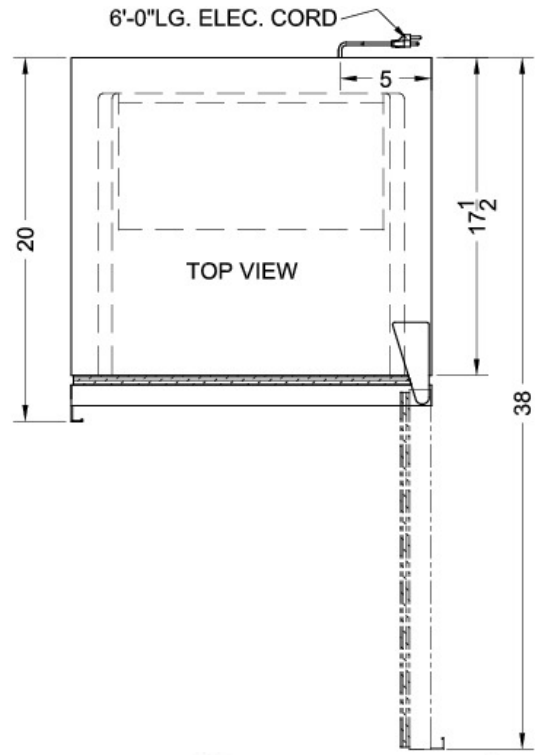

FS20LGL7

20.0" x 19.75" x 20.0" (H x W x D)

Commercially approved "cube" shaped compact all-freezer with a glass door and front-mounted lock, capable of -20° C degree operation

Highlights:

- Glass door offers full view of stored products
- Commercially approved for use in foodservice establishments
- Convenient "cube" shape for easy placement above counters
- Factory-installed lock provides security you can count on

Commercially approved	ETL-S listed to ANSI-NSF Standard 7 and CalCode Compliant
Cube shaped	Square footprint for placement on top of counters
Fully finished white cabinet	Allows the unit to be used freestanding
Glass door	Heat resistant design provides clear view to promote impulse buys
Factory installed lock	Keyed lock for a secure interior
-20° C capable	Operates at safe temperature for storage of select sensitive material
Manual defrost	Static cooling system for improved temperature stability
One piece interior liner	Easy clean-up with a seamless liner that won't hold a mess in hidden crevices
Adjustable thermostat	Manage the interior temperature with ease and accuracy
100% CFC free	Environmentally friendly design without ozone-damaging chemicals

FS20LGL7 Specifications:

Height	20.0"
Width	19.75"
Depth	20.0"
Capacity	1.6 cu.ft.
Ext Depth with Handle	20.0"
Interior Height 1	14.5"
Interior Width 1	15.5"
Interior Depth 1	15.0"
Comp Step Height	8.5"
Comp Step Width	15.5"
Comp Step Depth	7.0"
Shipping Weight	68.0 lbs.
US Electrical Safety	UL
Voltage/Frequency	115 V AC/60 Hz
Amps	1.43
Reversible	Yes
Door Swing	RHD
Shelf Quantity	1
Adjustable Shelf	true
Defrost Type	Manual
Depth with door at 90°	38.0"
Height to Hinge Cap	19.5"
Thermostat Type	Dial
High Side PSI	250.0
Freon Oz	3.17
Level Legs Quantity	2
Low Side PSI	88.0
Refrigerant Type	R134a
Compressor Warranty	5 Years
Parts/Labor Warranty	1 Year
Sanitation	ETL-S