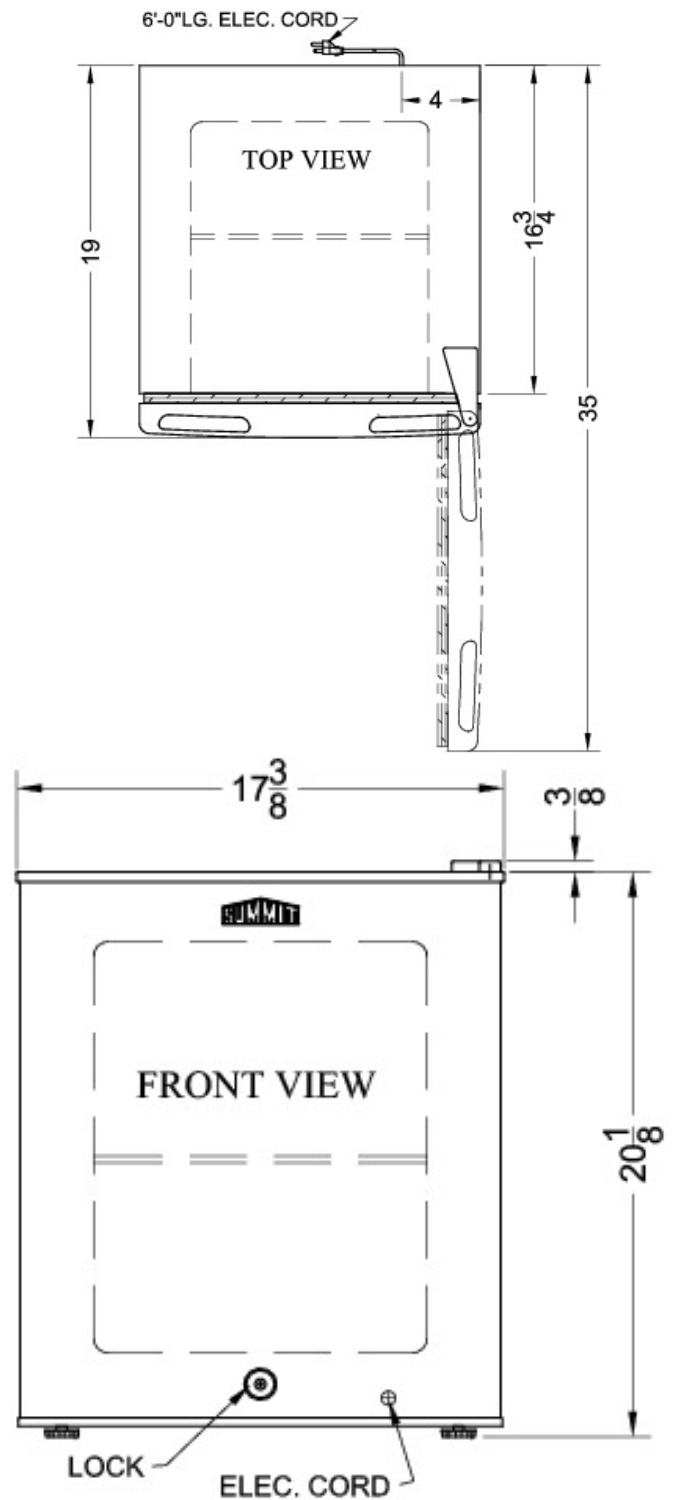

## FS22LFROST

20.13" x 17.38" x 19.0" (H x W x D)

Compact beer froster for home use, with digital thermostat preset to 24° F and front lock

### Highlights:

Enjoy ice cold aluminum bottled beer stored at approximately 24° F

Precise temperature control with a digital thermostat

Factory-installed lock provides security you can count on

Compact size for use on top of counters

24° F pre-set operation	Ideal temperature to hold aluminum bottled beer just above its freezing point
Digital thermostat	Precise temperature management at the touch of a button
Factory installed lock	Keep contents secure with a key lock on the door
Manual defrost	No temperature fluctuations with a manual defrost system that keeps the cold inside
Reversible door	Keep your options flexible with a reversible door that is easy to switch when your arrangement changes
Removable shelf	Wire shelf for storage convenience
One piece interior liner	Enjoy easy clean-up with a seamless liner that won't hold a mess in hidden crevices
100% CFC free	Environmentally friendly design without ozone-damaging chemicals

# FS22LFROST Specifications:

Height	20.13"
Width	17.38"
Depth	19.0"
Capacity	1.42 cu.ft.
Interior Height 1	14.63"
Interior Width 1	12.38"
Interior Depth 1	14.5"
Comp Step Height	7.0"
Comp Step Width	12.38"
Comp Step Depth	6.0"
Shipping Weight	55.0 lbs.
Weight	40.0 lbs.
Energy Usage/Year	272.0 kWh/year
Voltage/Frequency	115 V AC/60 Hz
US Electrical Safety	CSA
Amps	1.2
Canadian Electrical Safety	CSA
Reversible	Yes
Door Swing	RHD
Shelf Quantity	1
Shelf Type	Wire
Defrost Type	Manual
Height to Hinge Cap	20.5"
Thermostat Type	Digital
Refrigerant Type	R134a
High Side PSI	270.0
Freon Oz	1.67
Low Side PSI	103.0
Level Legs Quantity	2
Parts/Labor Warranty	1 Year
Compressor Warranty	5 Years